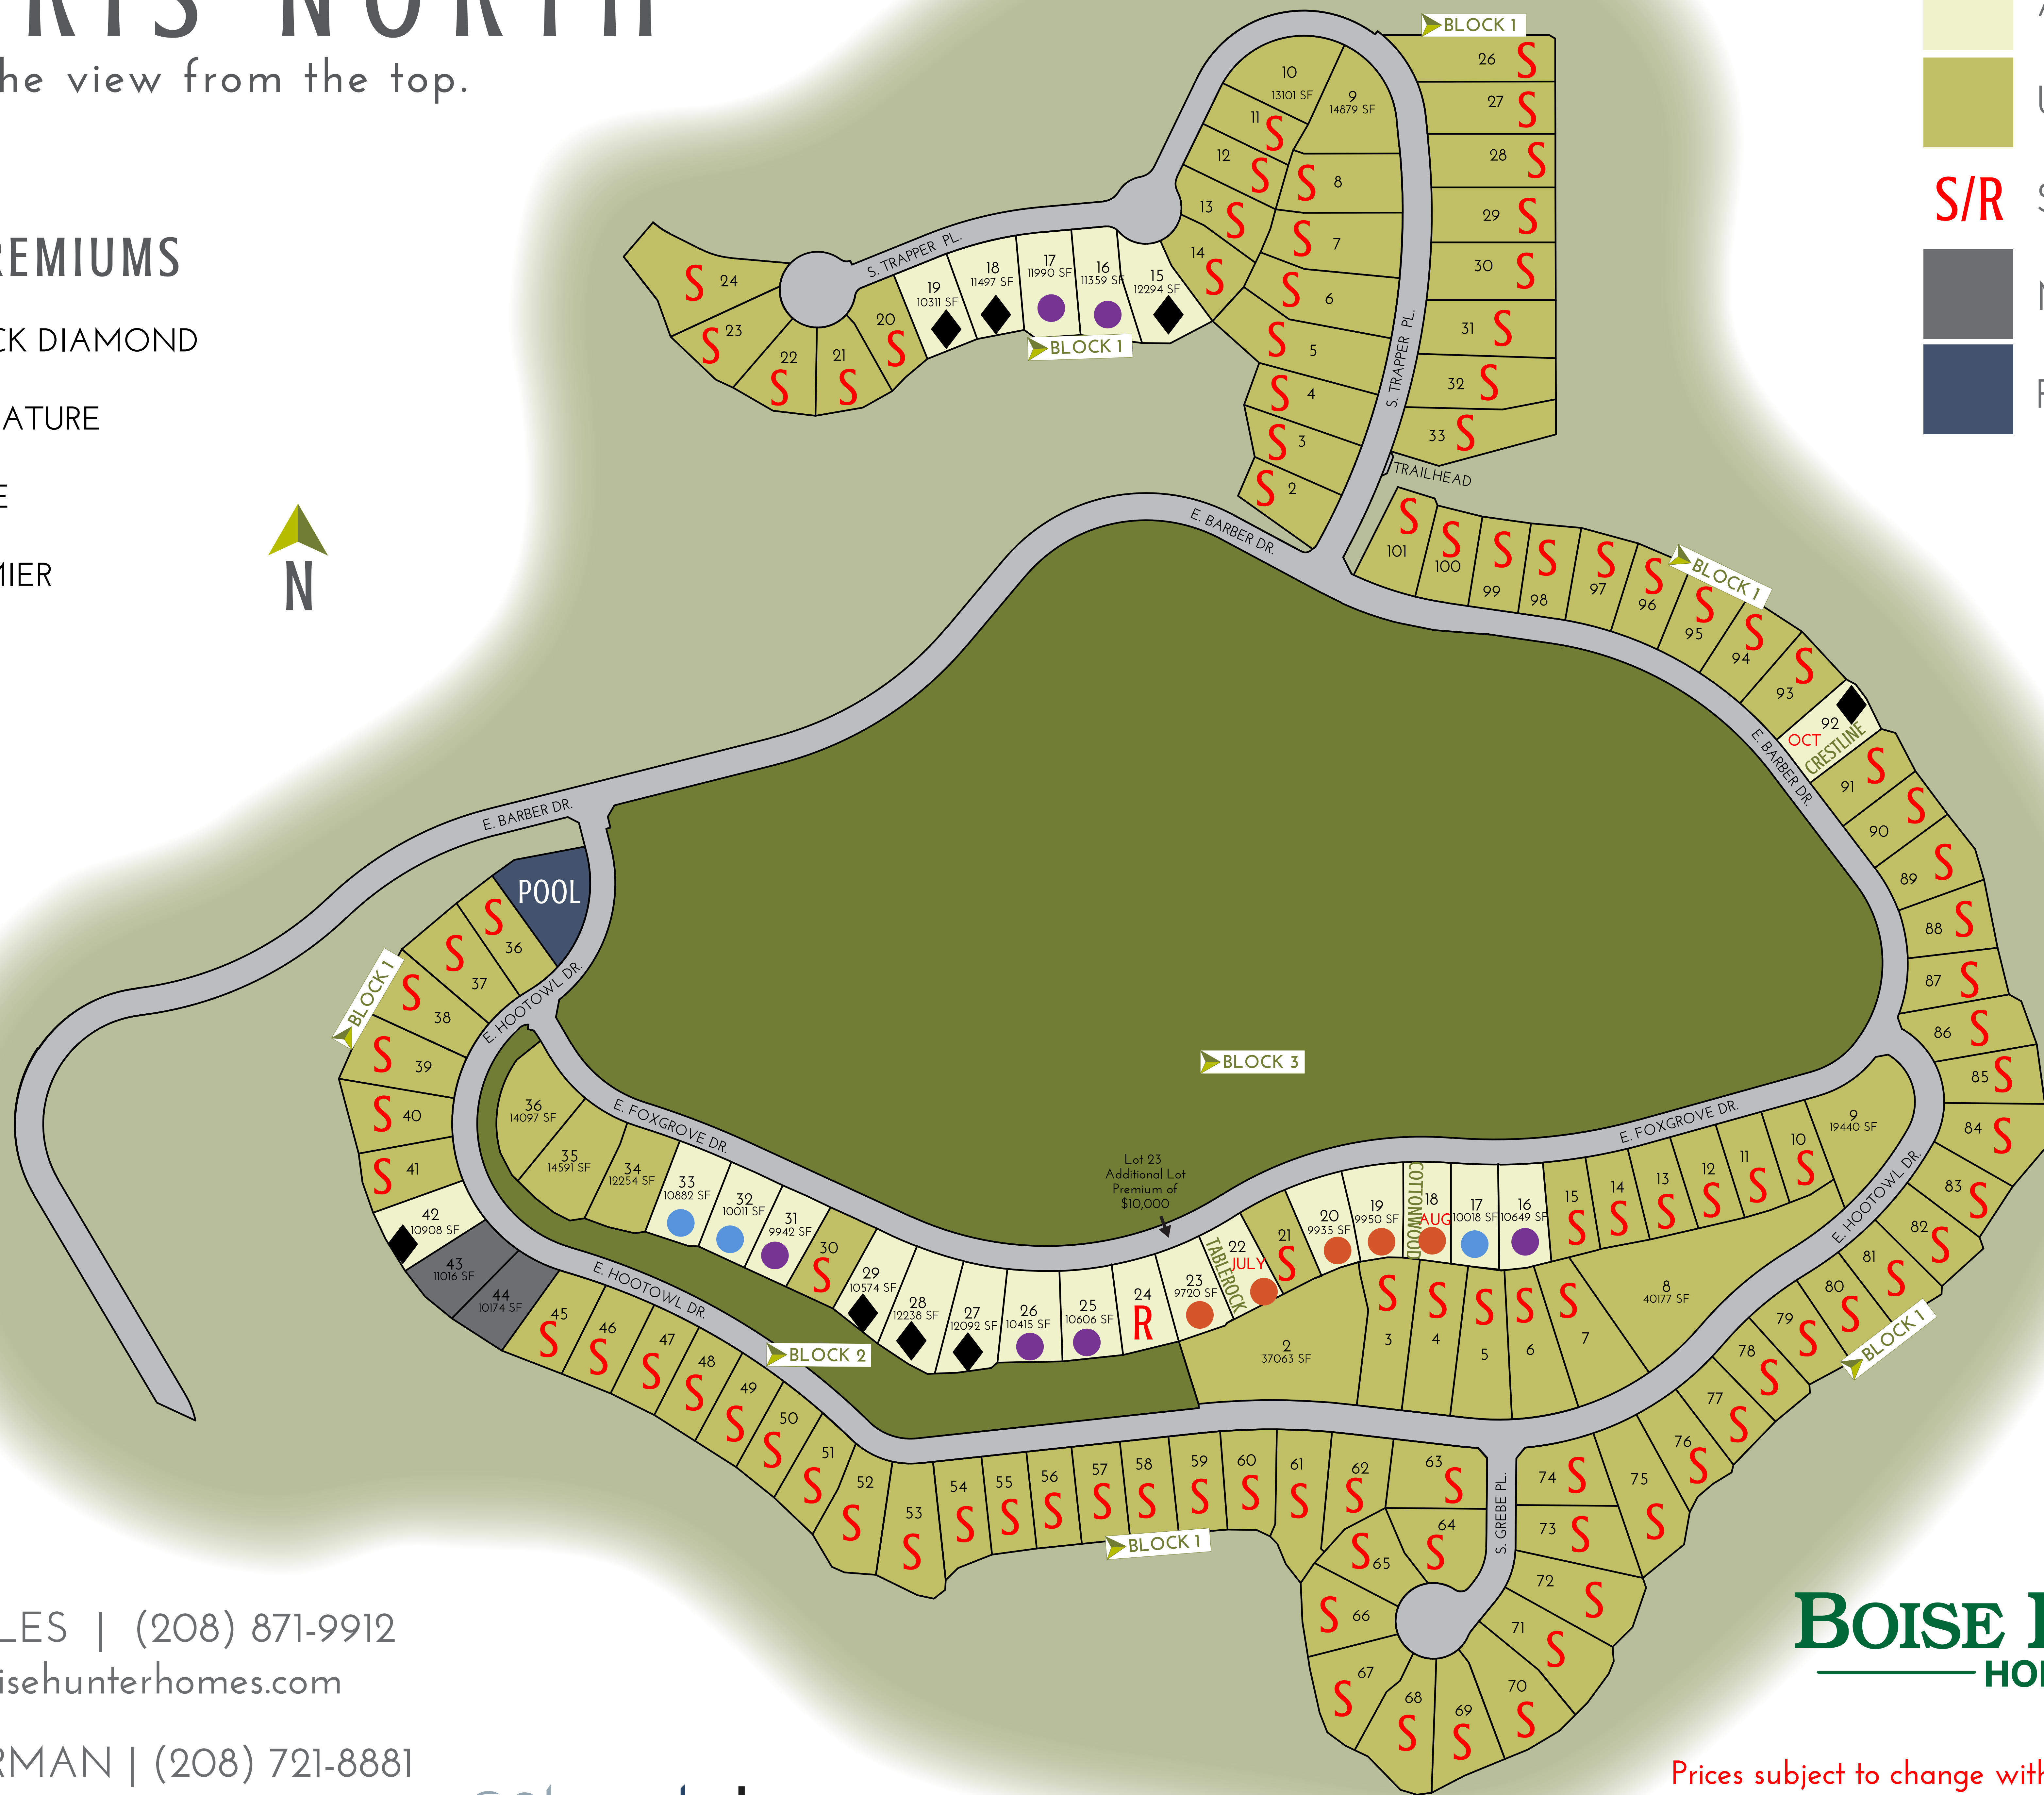

HARRIS NORTH

The view from the top.

LOT PREMIUMS

- ◆ BLACK DIAMOND
- SIGNATURE
- ELITE
- PREMIER

- AVAILABLE
- UNAVAILABLE
- S/R SOLD/RESERVED
- MODELS
- POOL

JACE SKYLES | (208) 871-9912
jskyles@boisehunterhomes.com