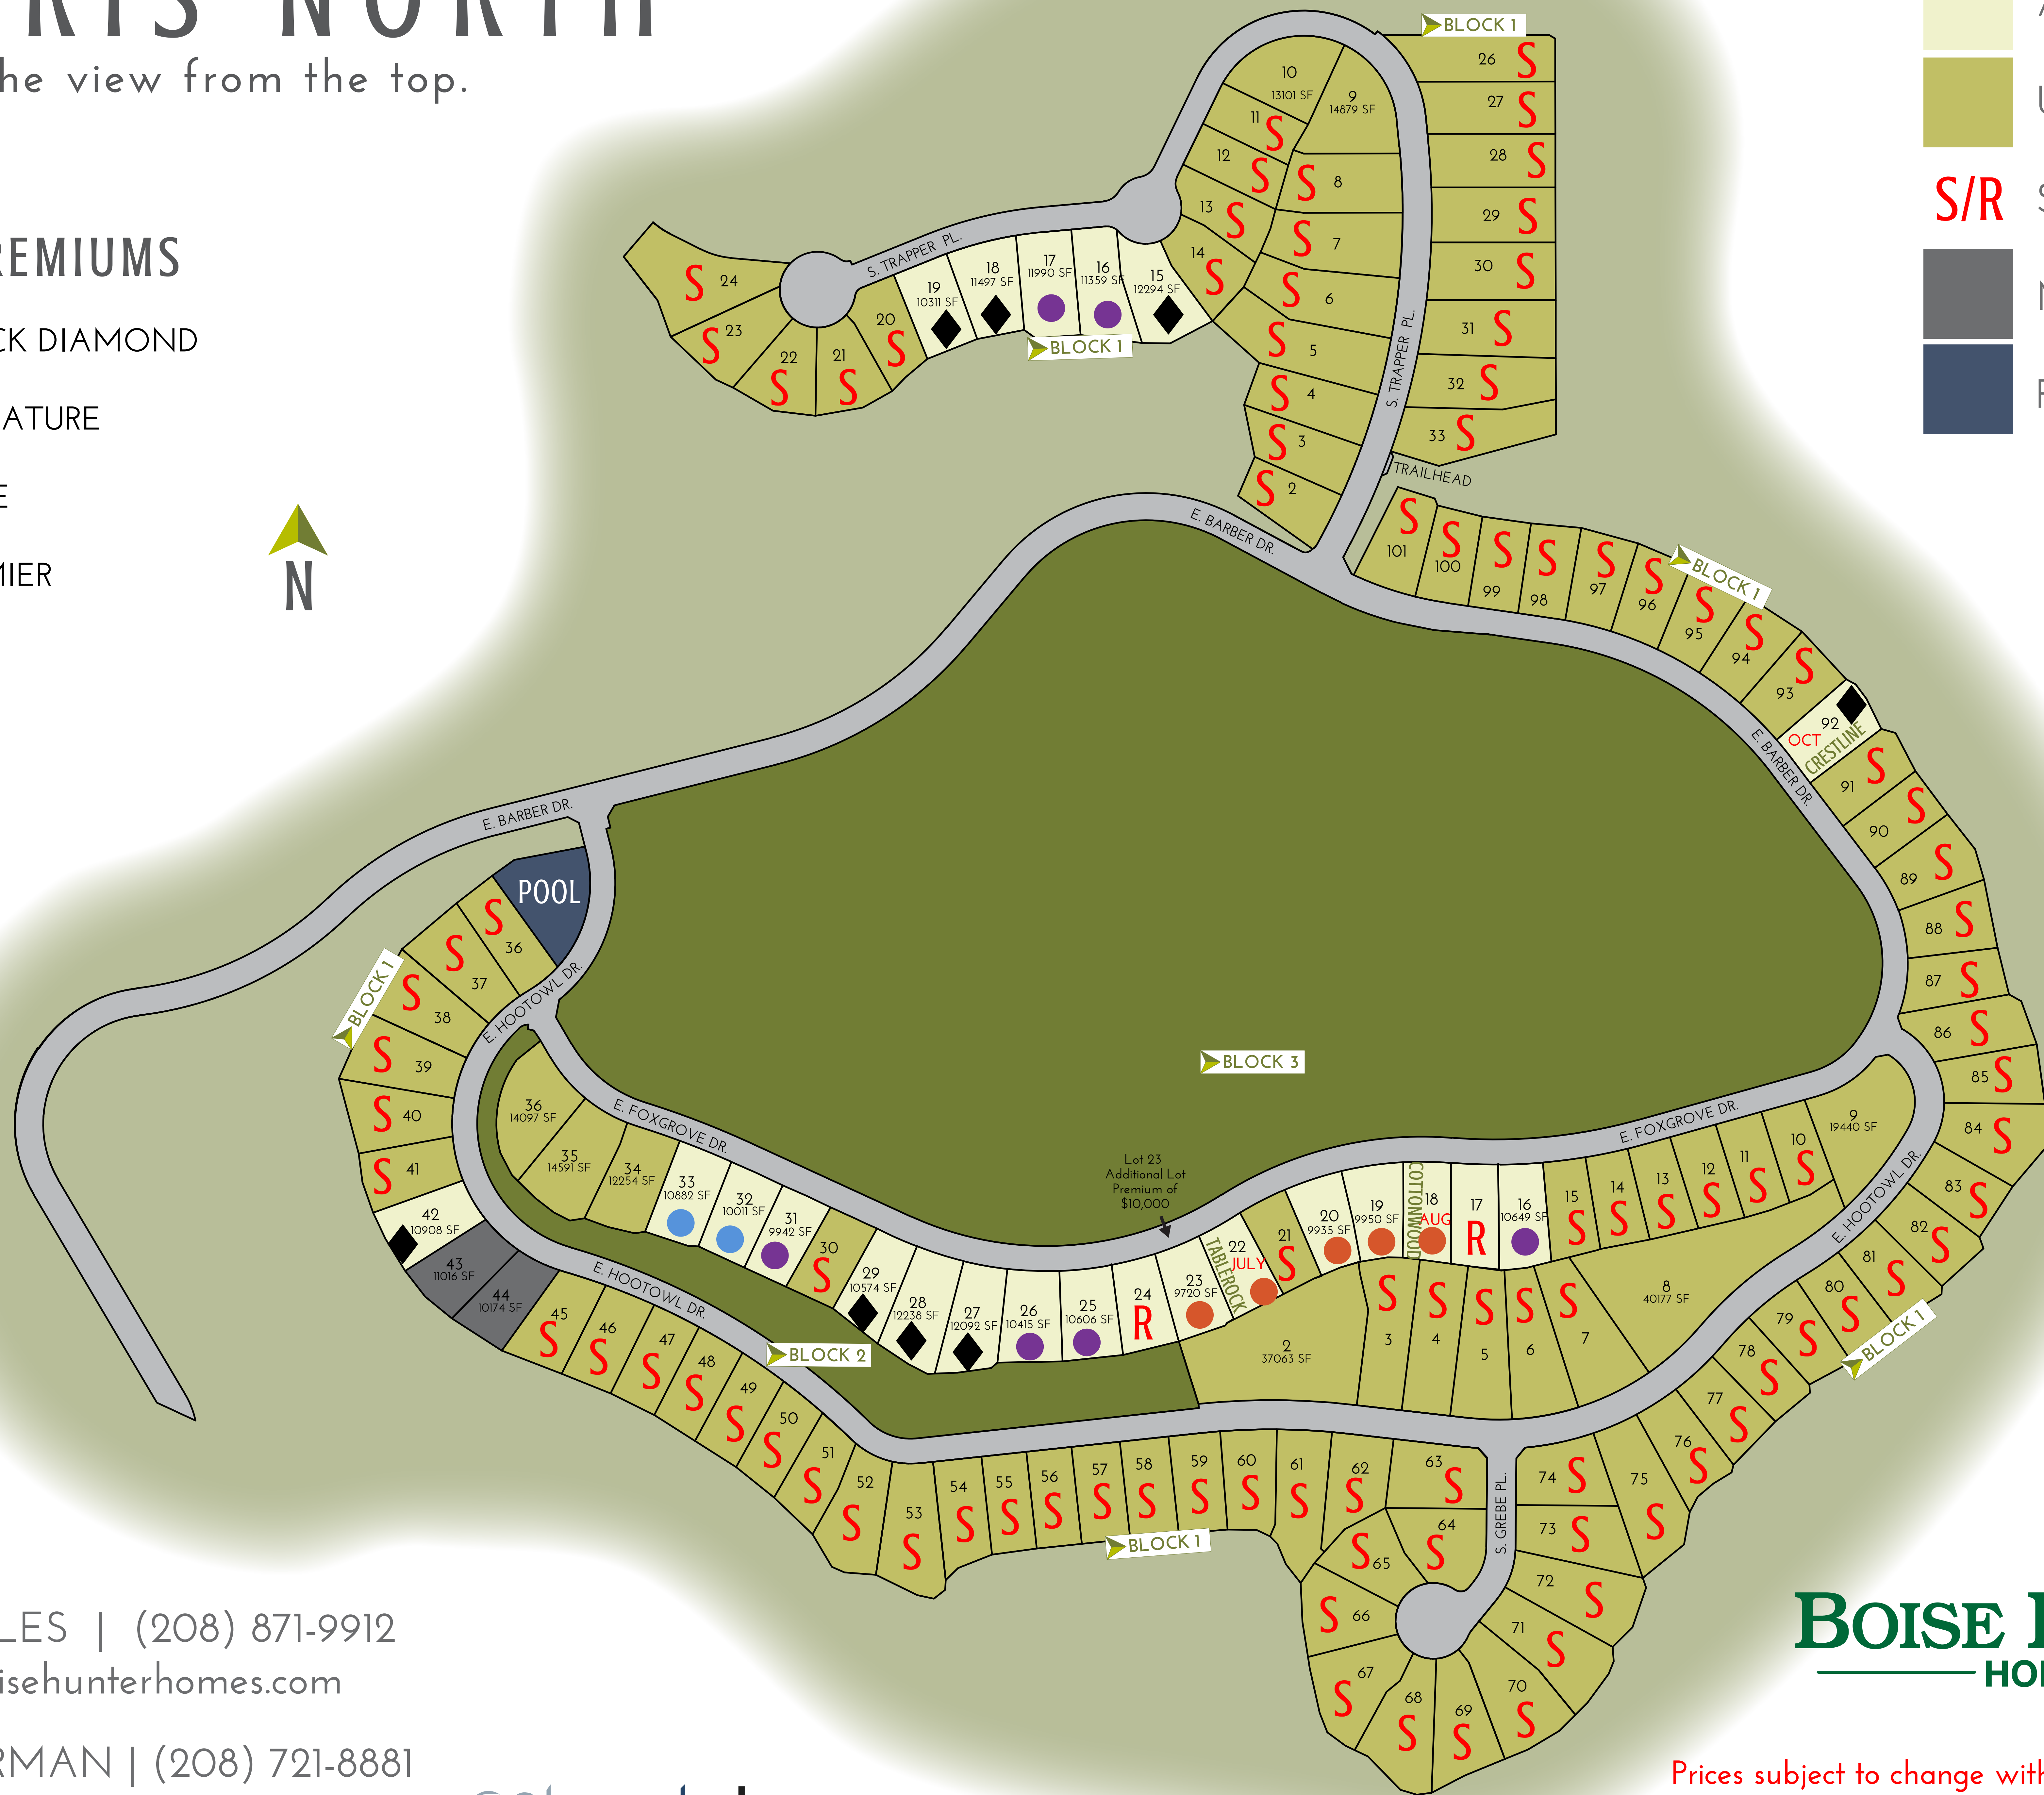

HARRIS NORTH

The view from the top.

LOT PREMIUMS

- BLACK DIAMOND
- SIGNATURE
- ELITE
- PREMIER

- AVAILABLE
- UNAVAILABLE
- S/R SOLD/RESERVED
- MODELS
- POOL

JACE SKYLES | (208) 871-9912
jskyles@boisehunterhomes.com

KRISTIN SHERMAN | (208) 721-8881
kristinsherman@kw.com

BOISE HUNTER
HOMES

Prices subject to change without notice. Red month on lot is the estimated finish month. Updated 6-17-20