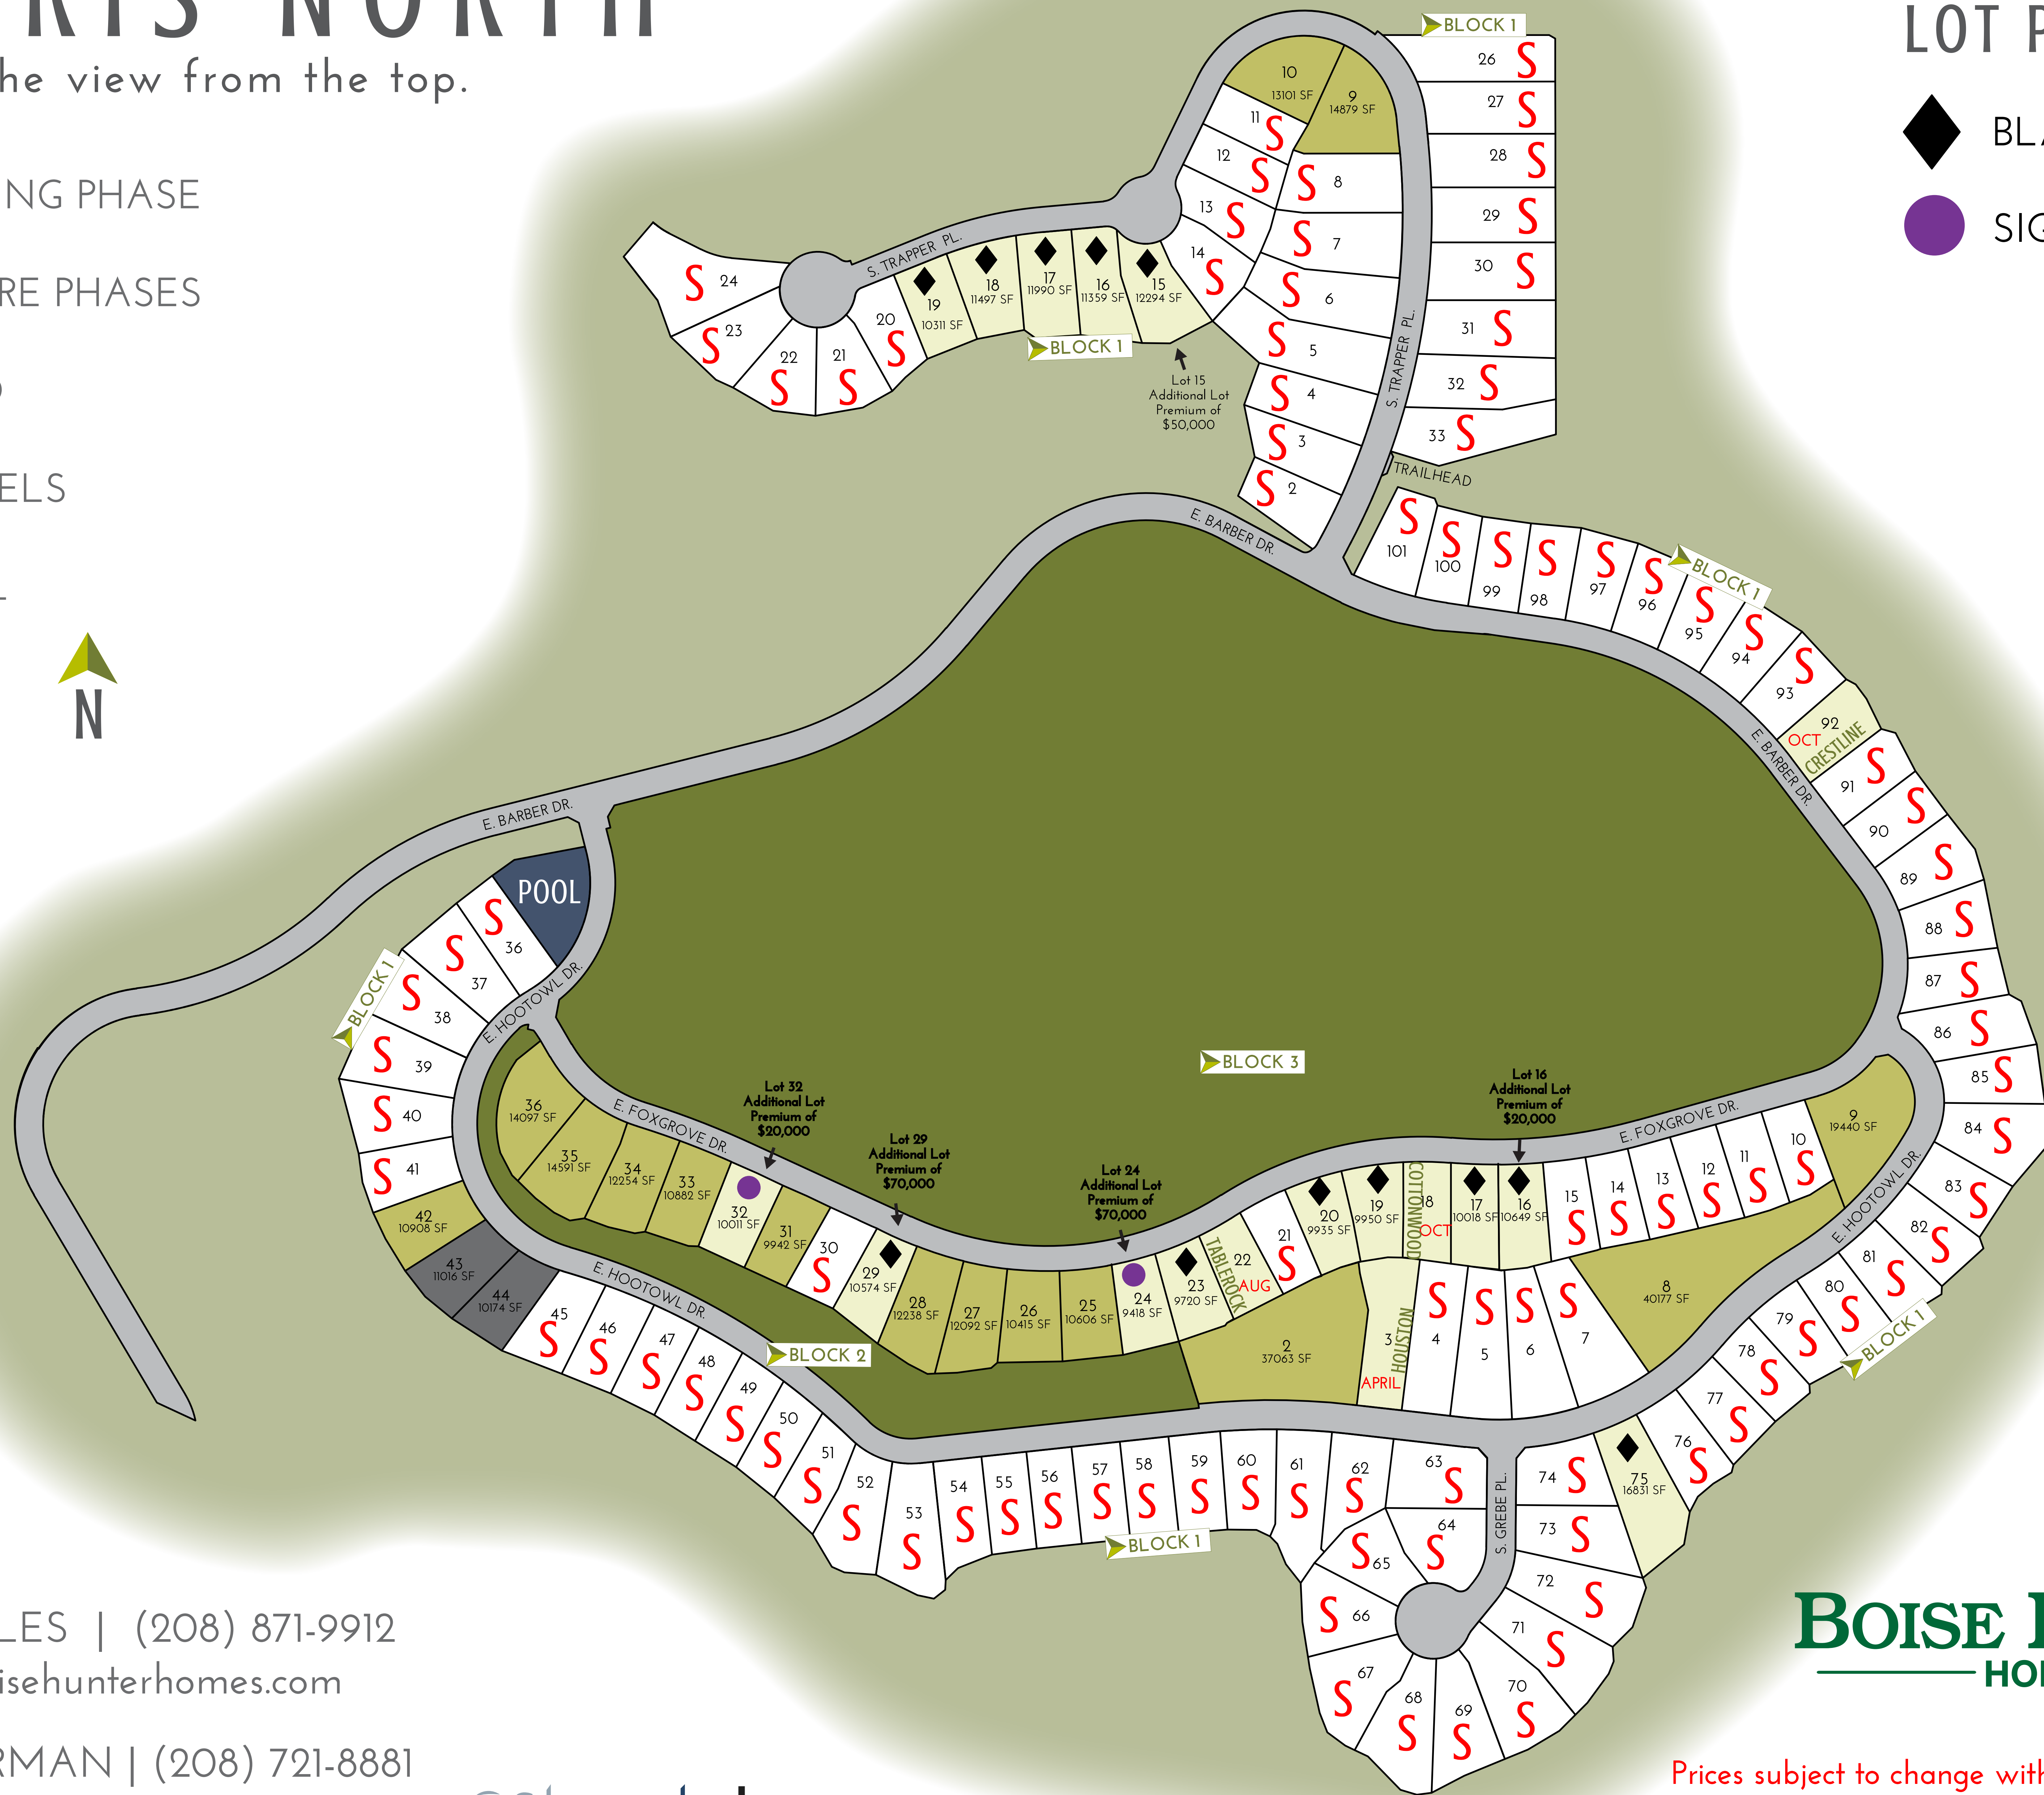

HARRIS NORTH

The view from the top.

- SELLING PHASE
- FUTURE PHASES
- SOLD
- MODELS
- POOL

LOT PREMIUMS

- BLACK DIAMOND
- SIGNATURE

JACE SKYLES | (208) 871-9912
jskyles@boisehunterhomes.com

KRISTIN SHERMAN | (208) 721-8881
kristinsherman@kw.com

BOISE HUNTER
HOMES

Prices subject to change without notice. Red month on lot is the estimated finish month. Updated 3-9-20