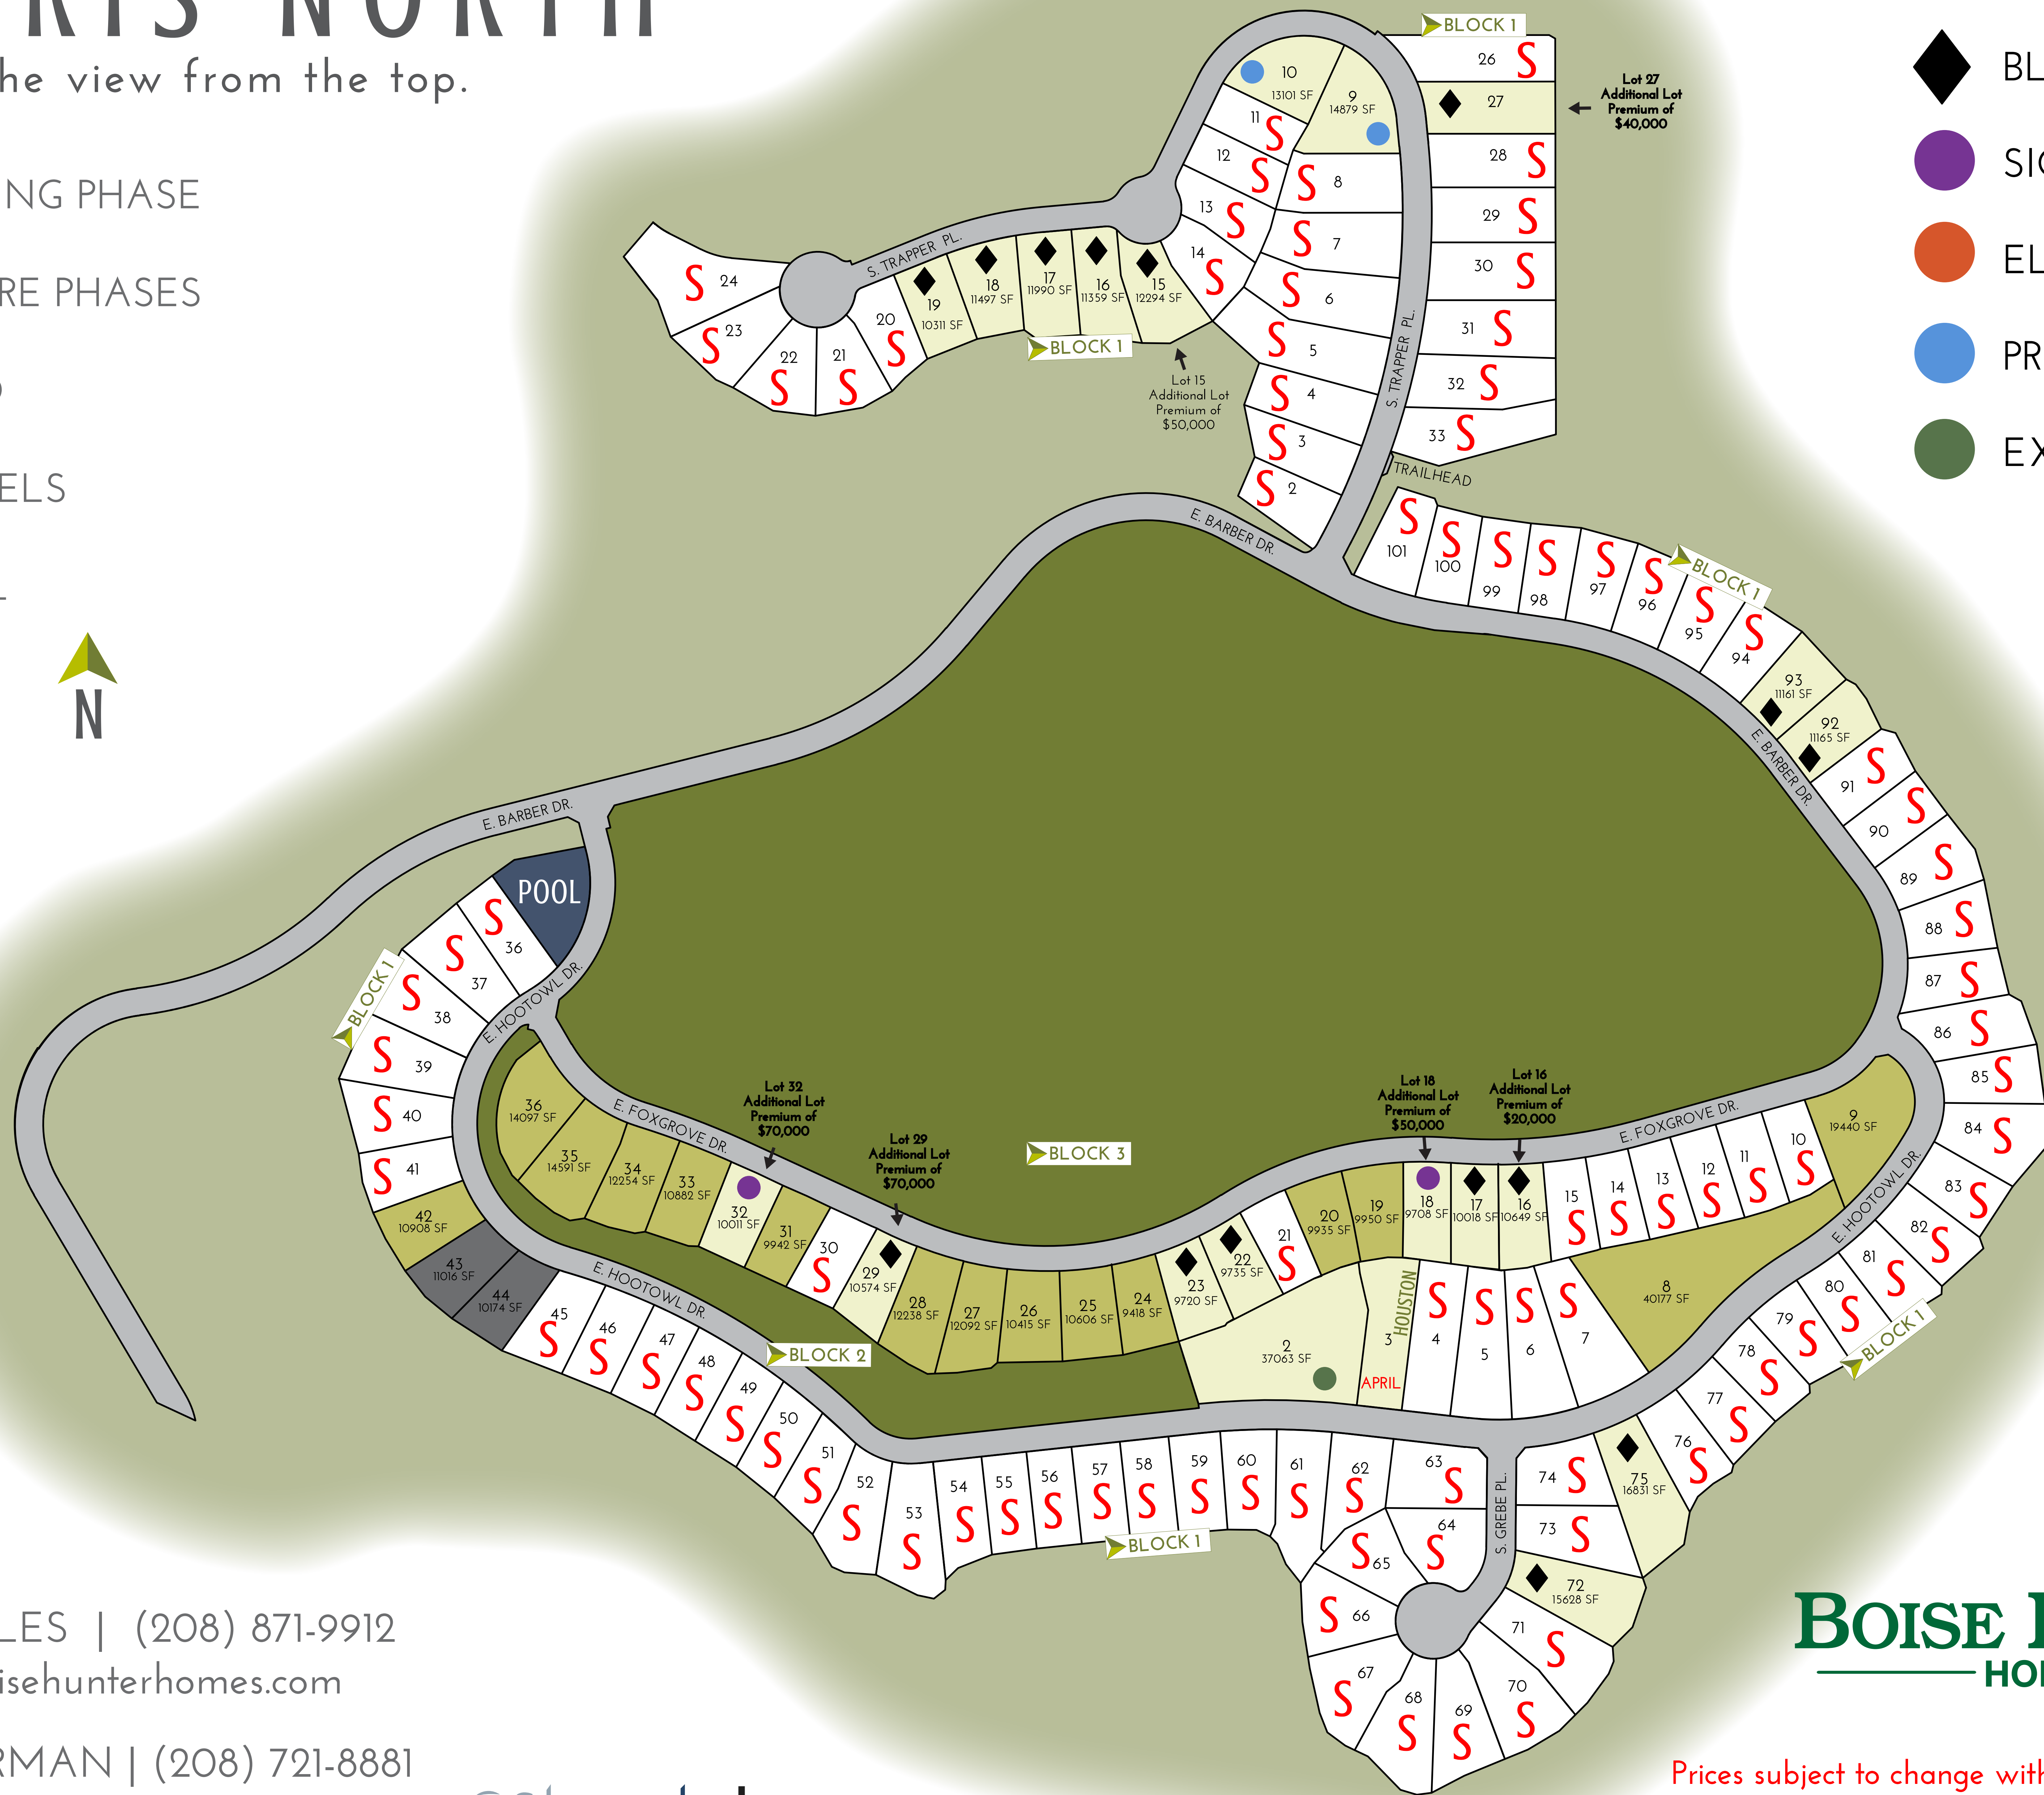

HARRIS NORTH

The view from the top.

- SELLING PHASE
- FUTURE PHASES
- SOLD
- MODELS
- POOL

LOT PREMIUMS

- BLACK DIAMOND
- SIGNATURE
- ELITE
- PREMIER
- EXECUTIVE

JACE SKYLES | (208) 871-9912
jskyles@boisehunterhomes.com