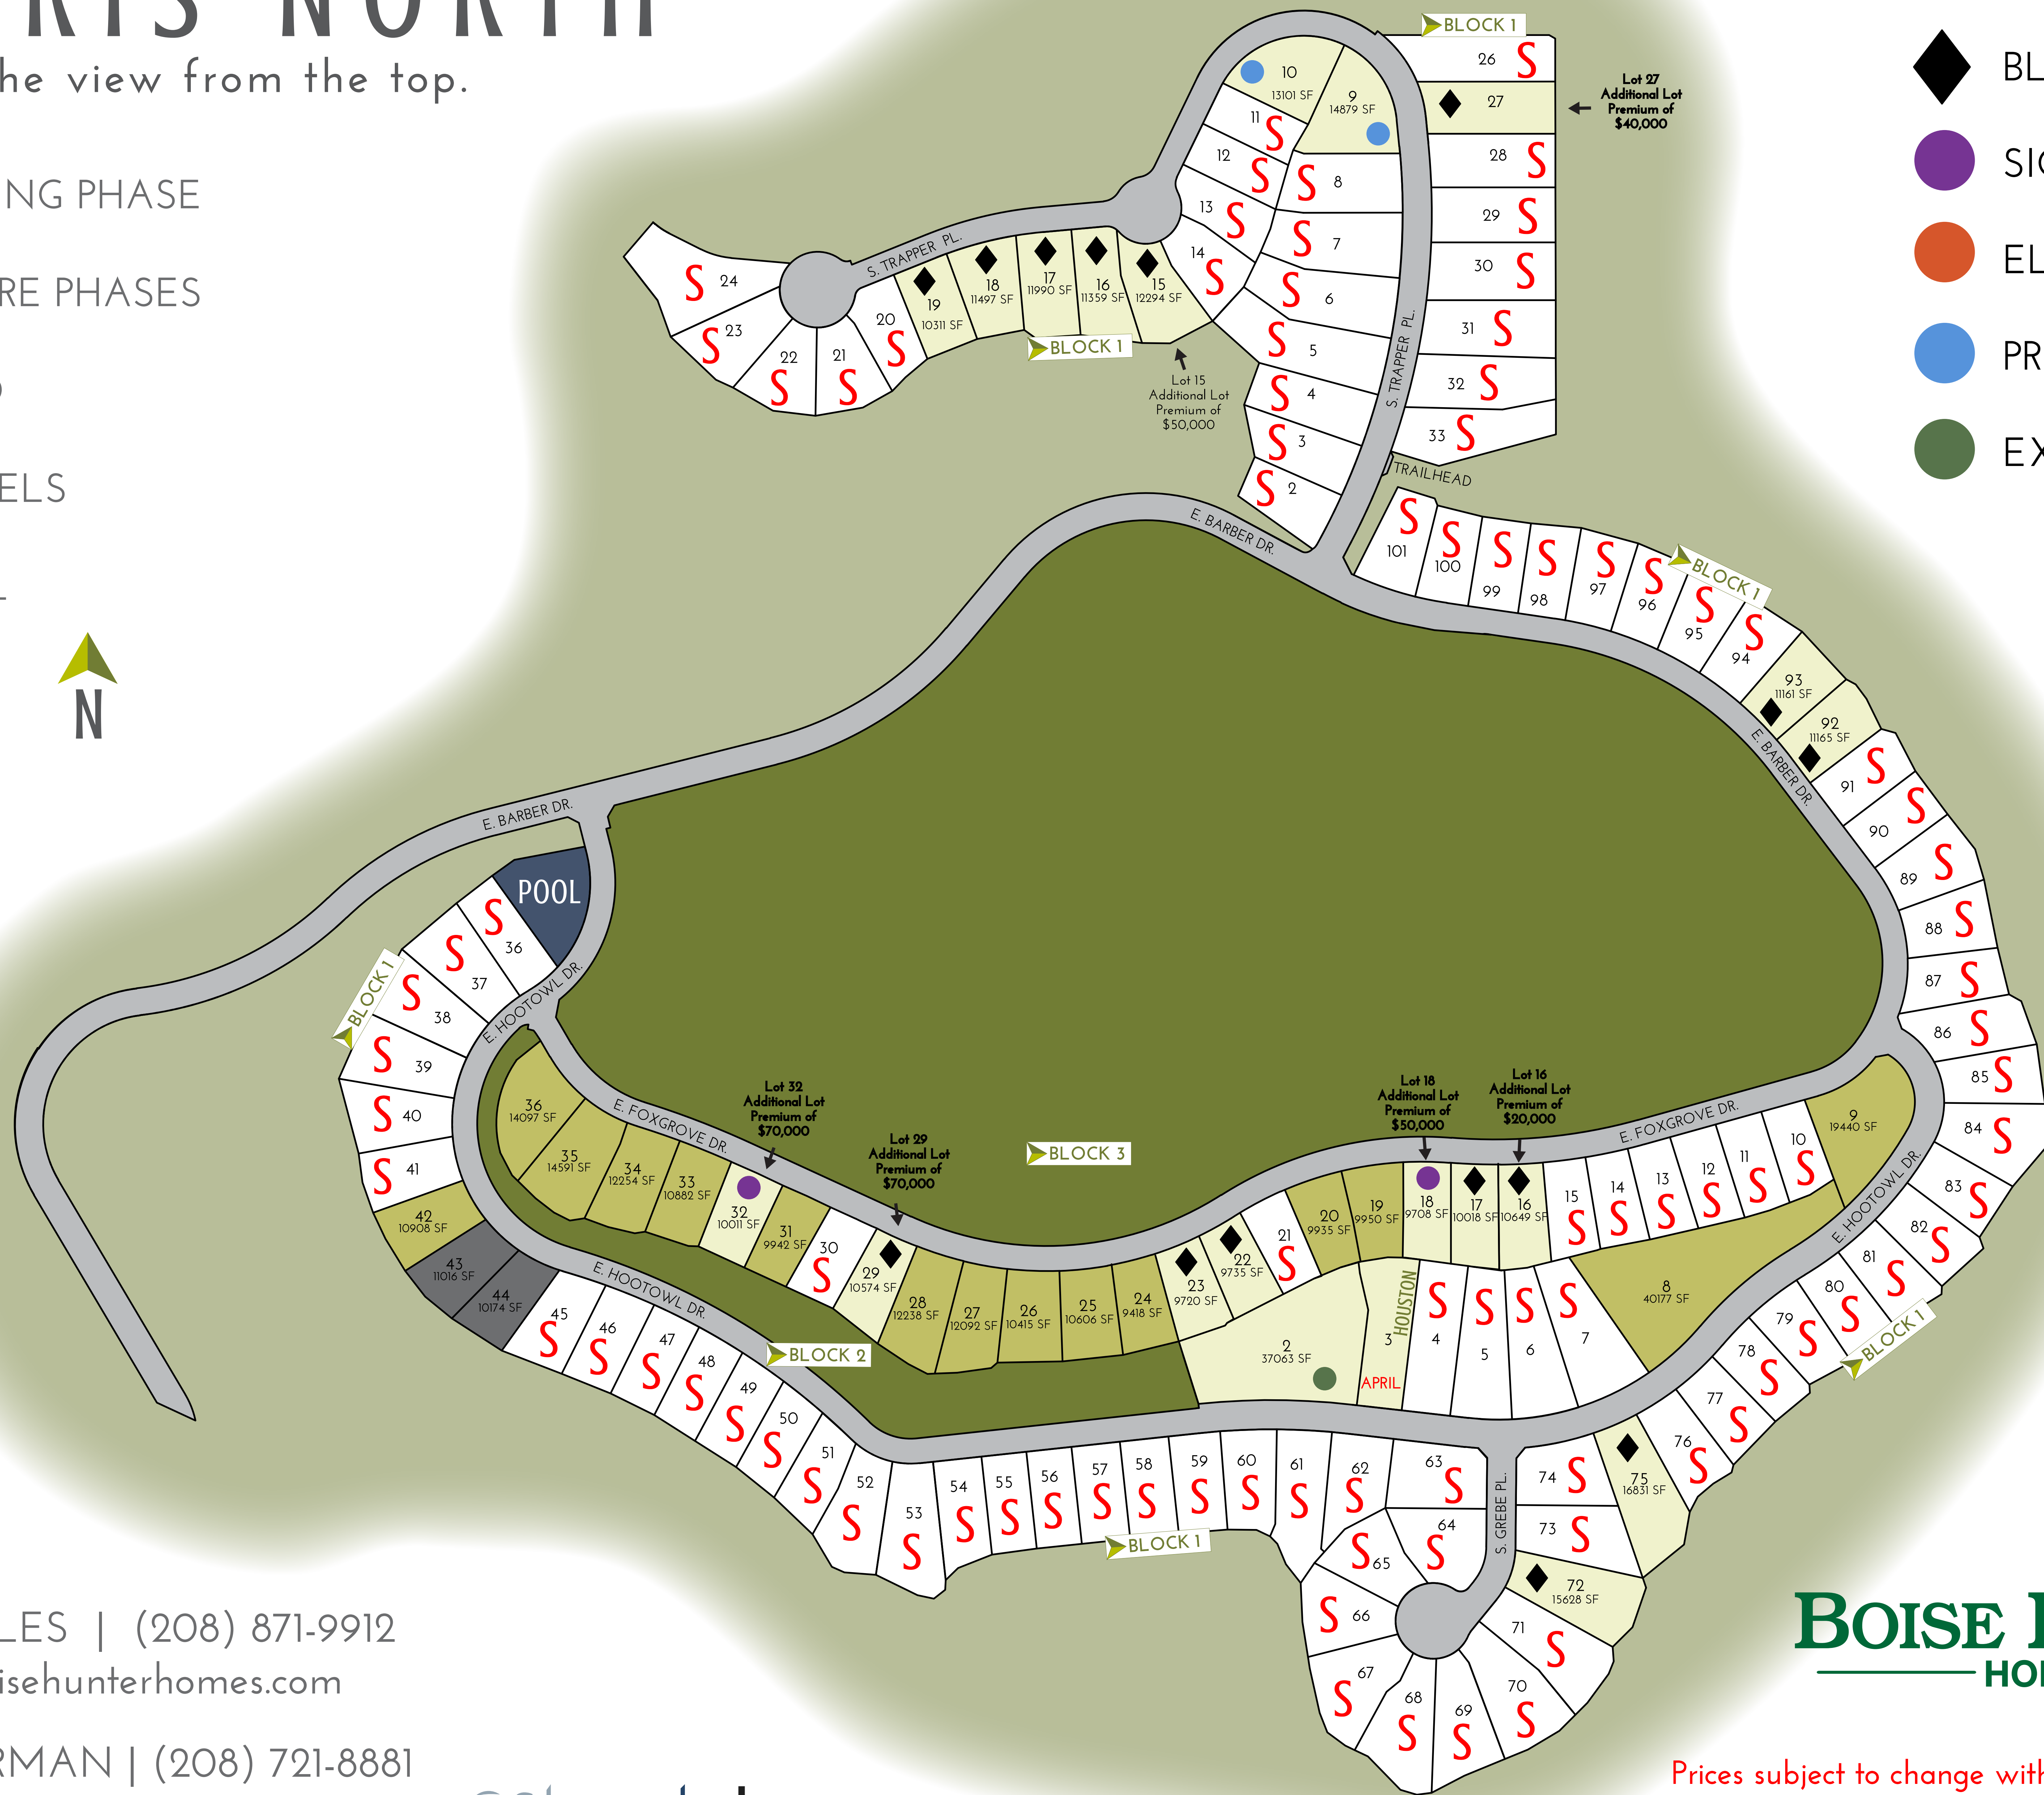

HARRIS NORTH

The view from the top.

- SELLING PHASE
- FUTURE PHASES
- SOLD
- MODELS
- POOL

LOT PREMIUMS

- BLACK DIAMOND
- SIGNATURE
- ELITE
- PREMIER
- EXECUTIVE

JACE SKYLES | (208) 871-9912
jskyles@boisehunterhomes.com