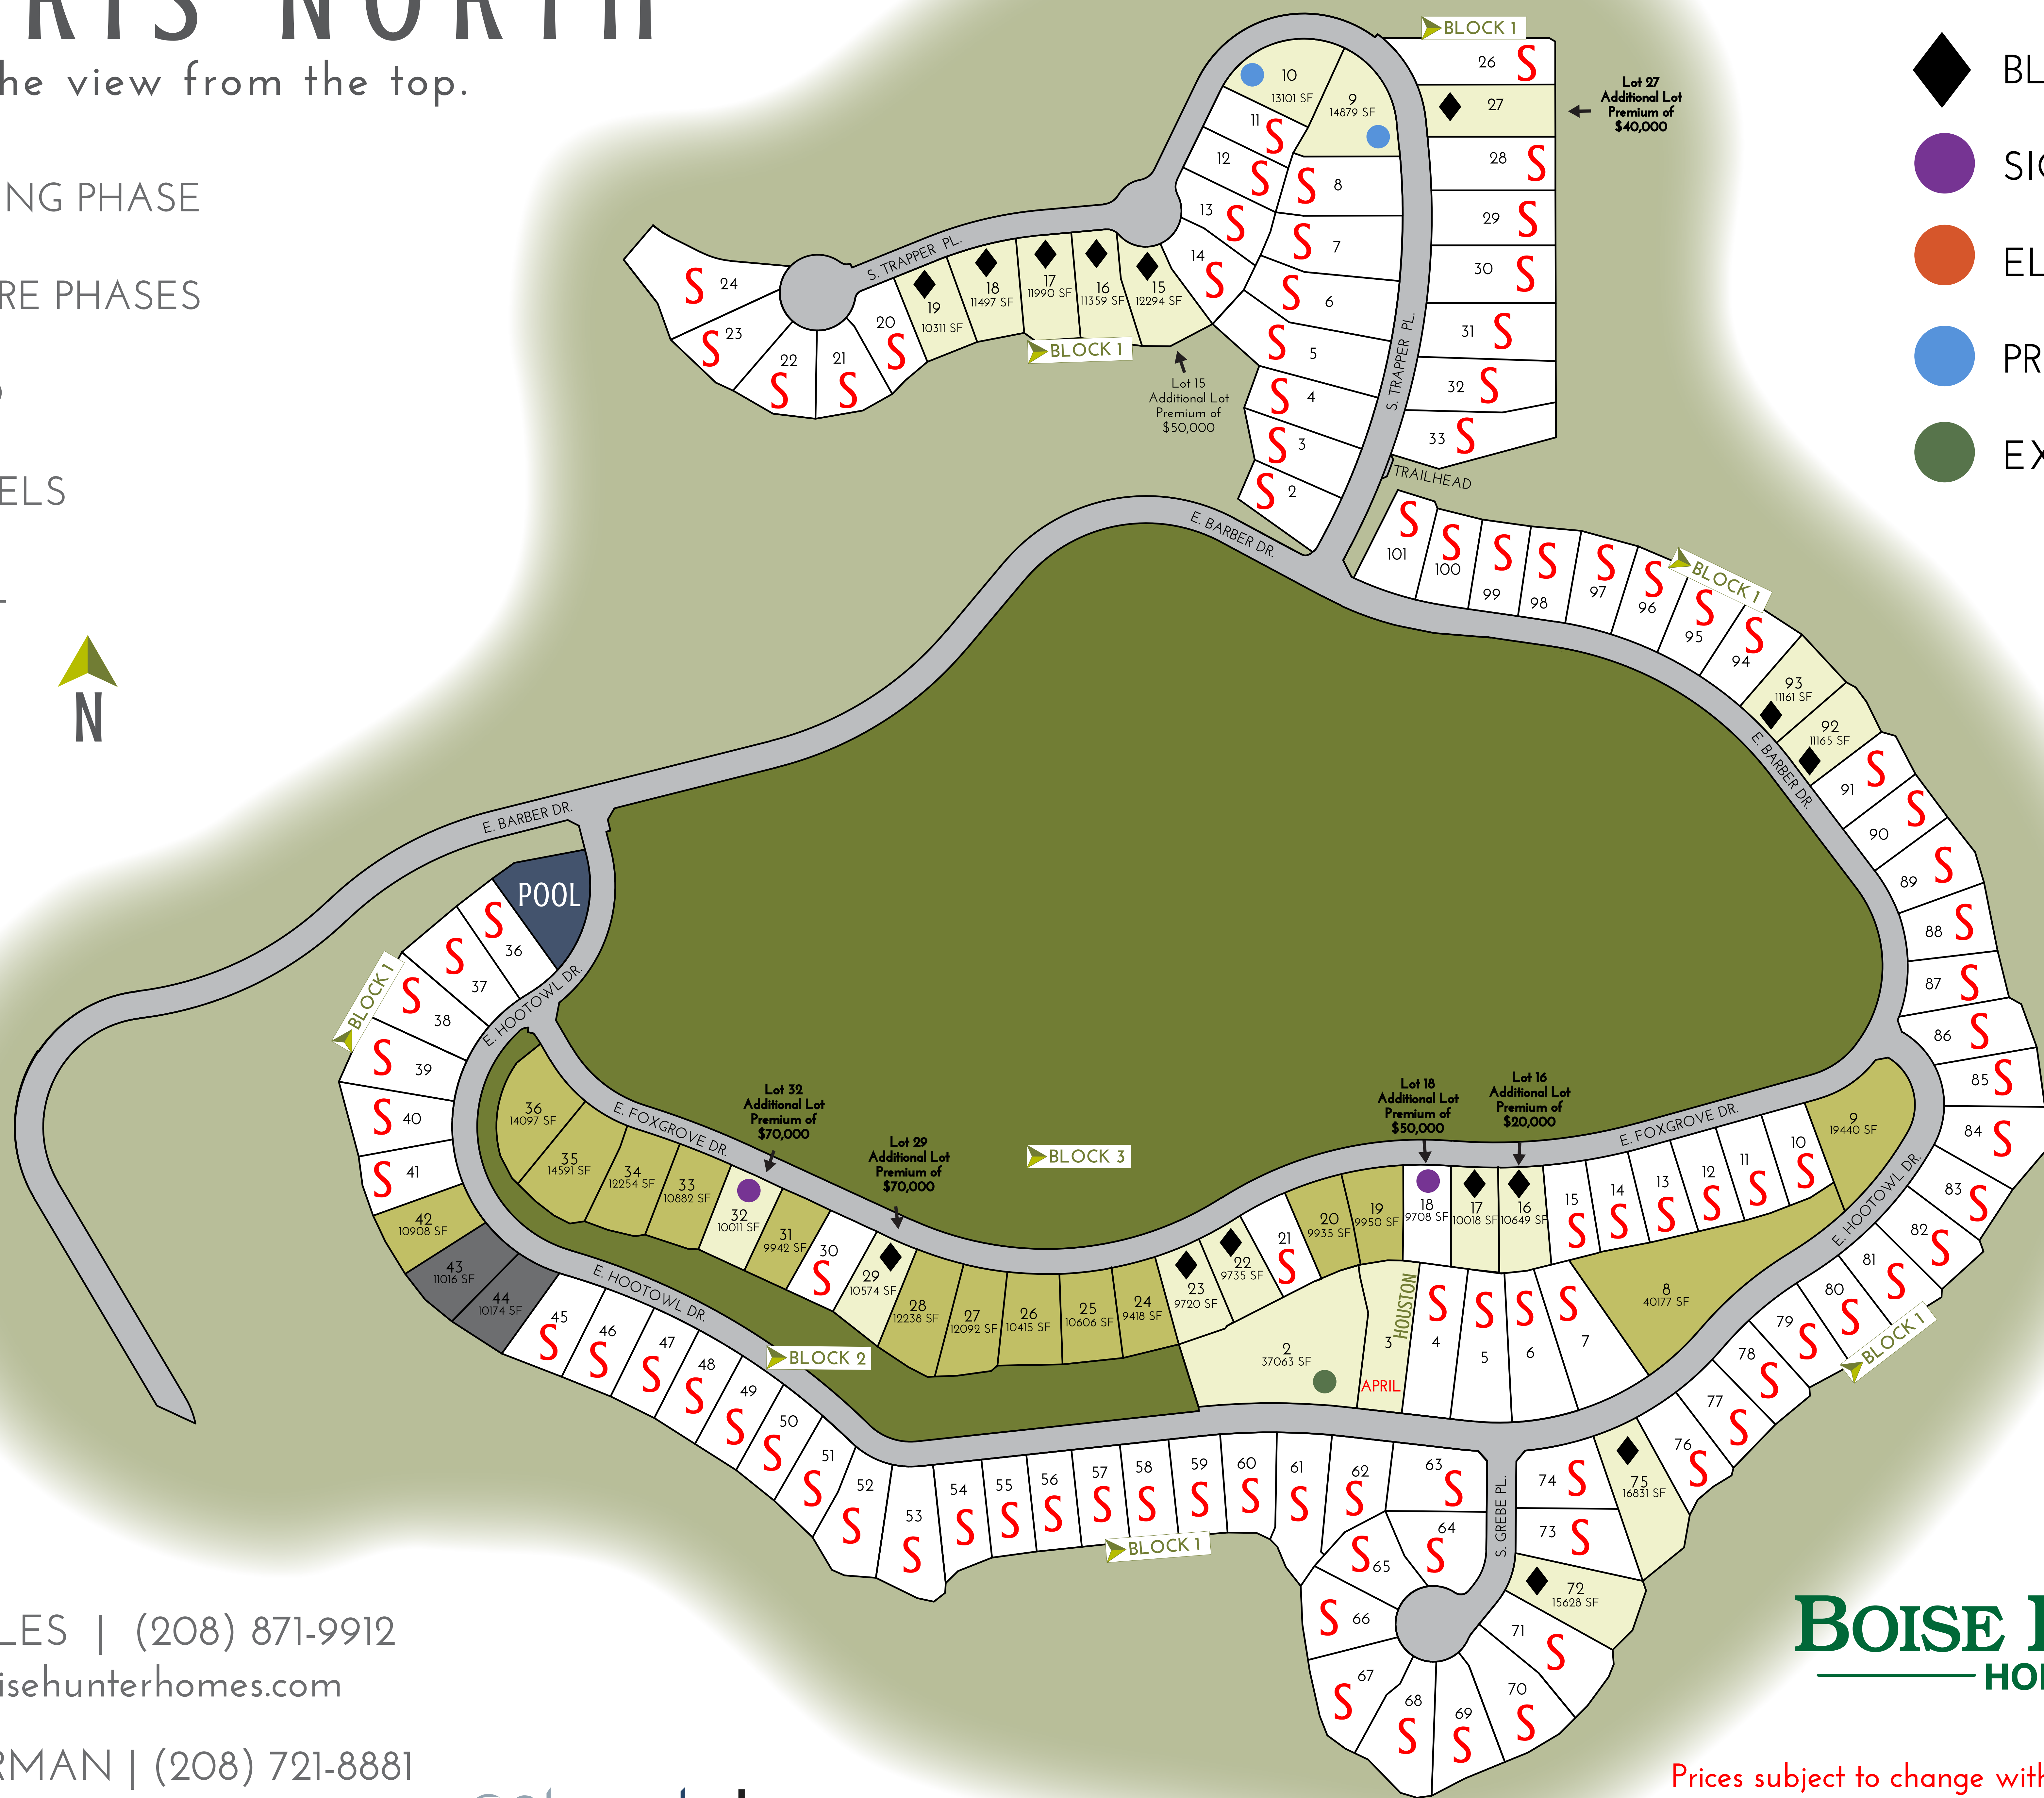

HARRIS NORTH

The view from the top.

- SELLING PHASE
- FUTURE PHASES
- SOLD
- MODELS
- POOL

LOT PREMIUMS

- BLACK DIAMOND
- SIGNATURE
- ELITE
- PREMIER
- EXECUTIVE

JACE SKYLES | (208) 871-9912
jskyles@boisehunterhomes.com