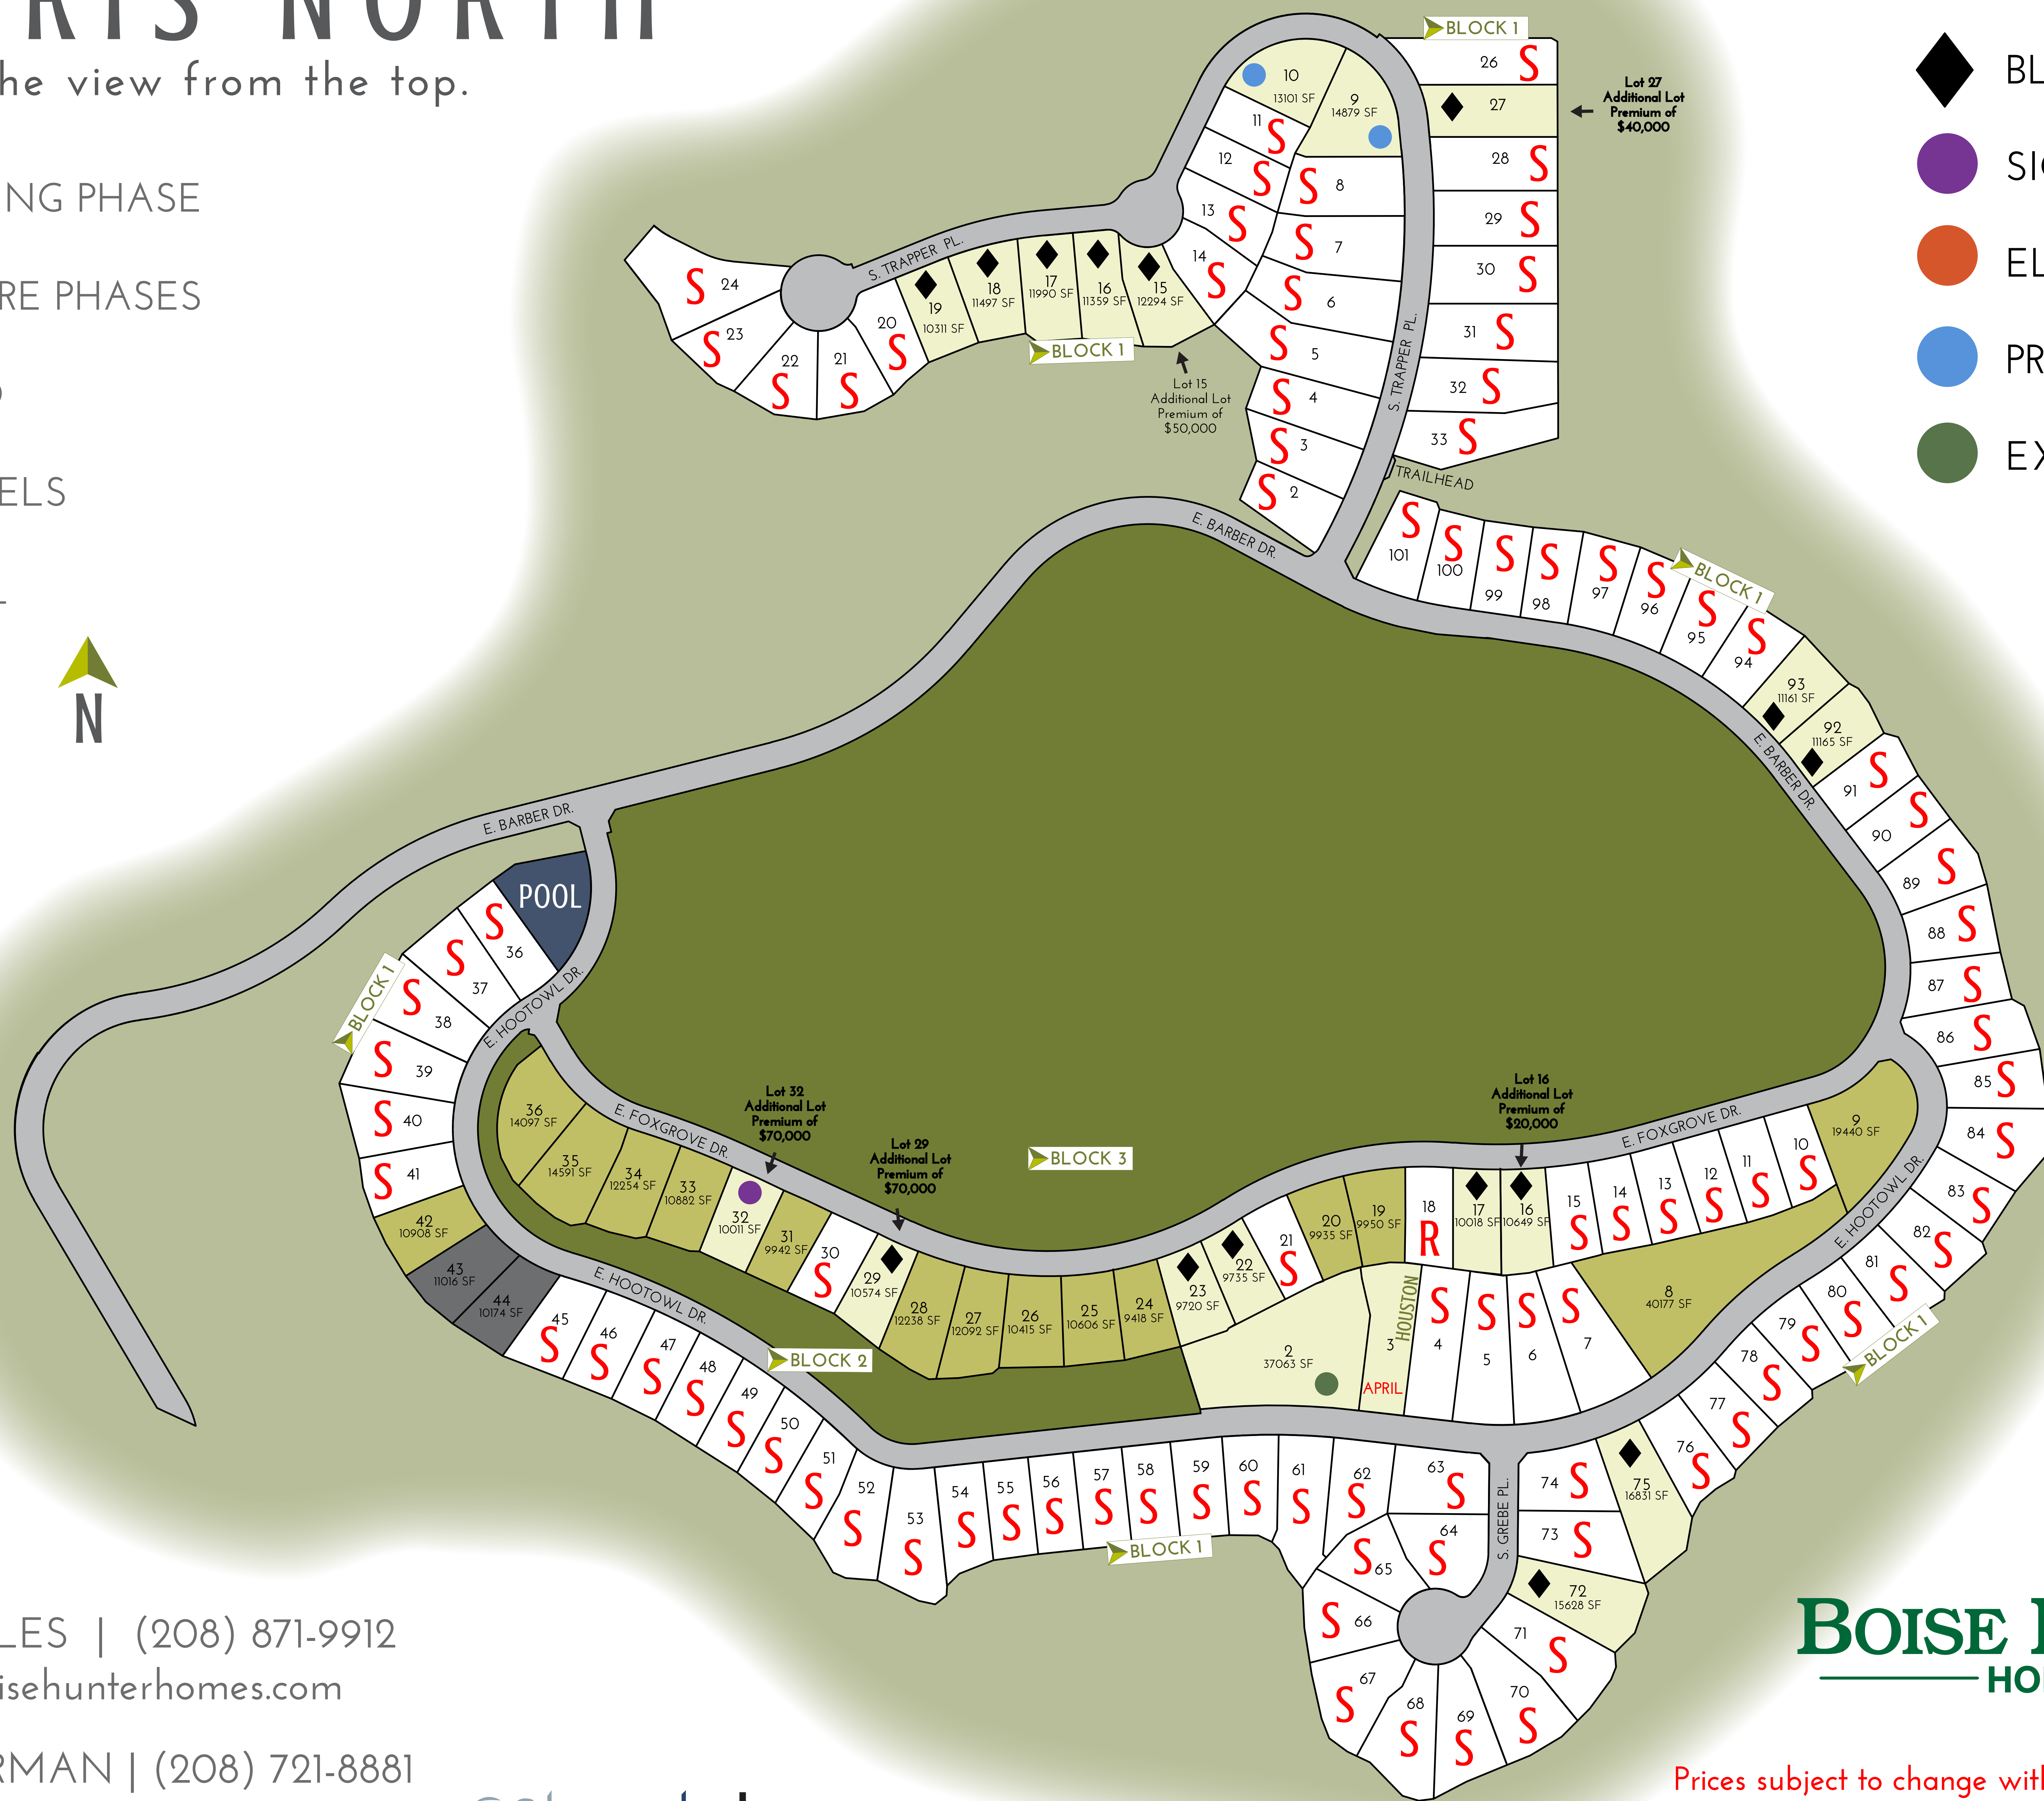

HARRIS NORTH

The view from the top.

- SELLING PHASE
- FUTURE PHASES
- SOLD
- MODELS
- POOL

LOT PREMIUMS

- BLACK DIAMOND
- SIGNATURE
- ELITE
- PREMIER
- EXECUTIVE

JACE SKYLES | (208) 871-9912
jskyles@boisehunterhomes.com