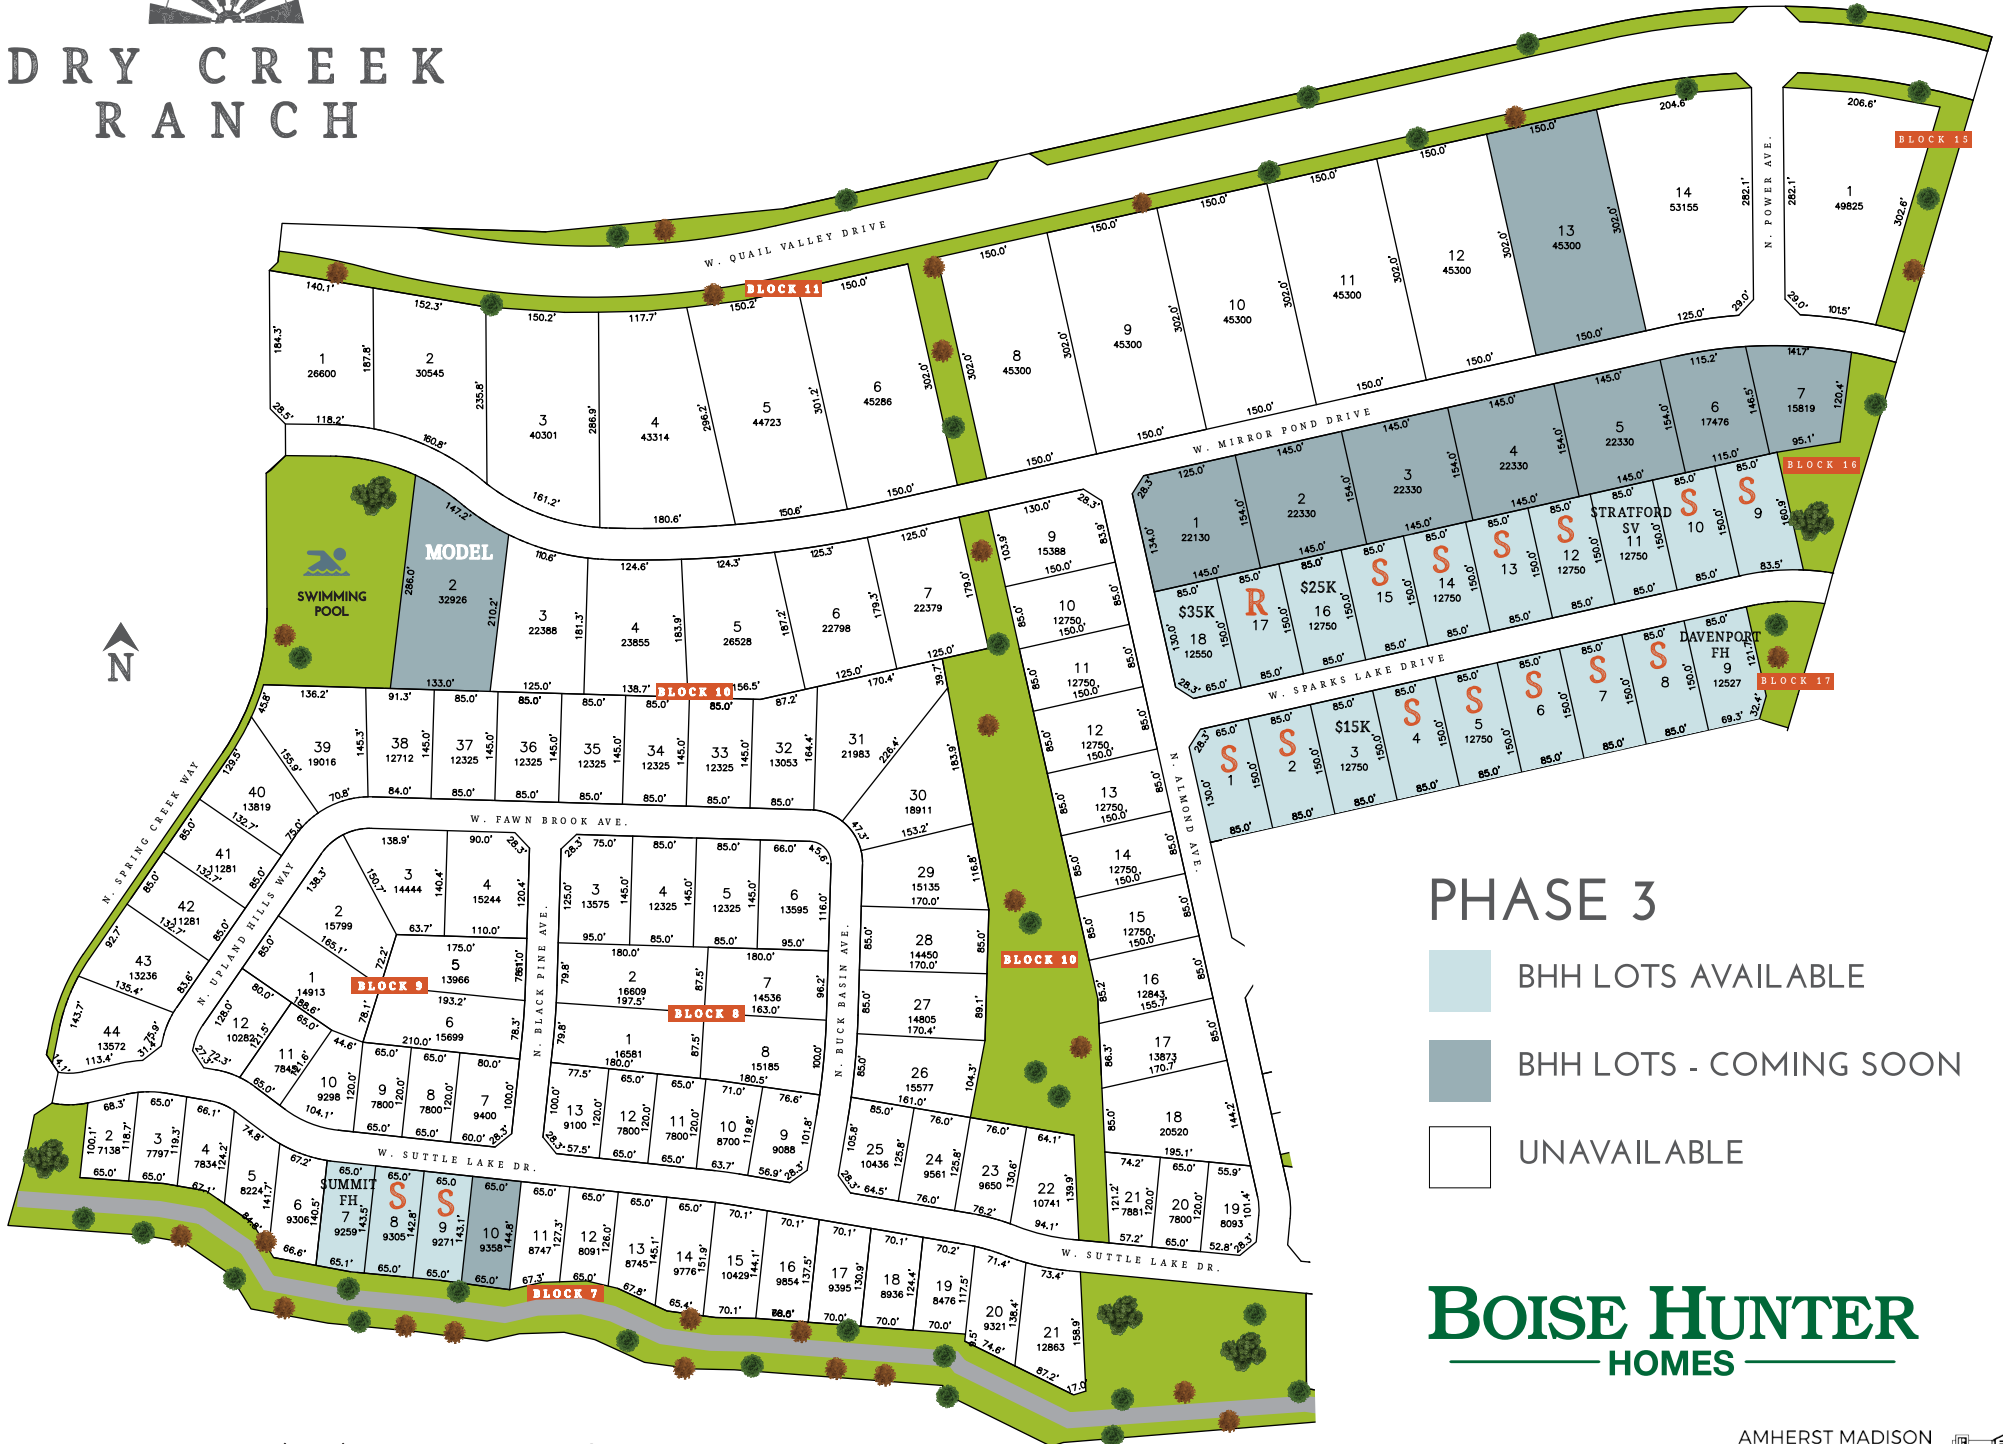

DRY CREEK RANCH

PHASE 3

- BHH LOTS AVAILABLE
- BHH LOTS - COMING SOON
- UNAVAILABLE

BOISE HUNTER HOMES

DEBBIE PRUETT | (208) 859-8801
 dpruett@boisehunterhomes.com

KODY KIRBY | 208-559-5513
 kkirby@boisehunterhomes.com