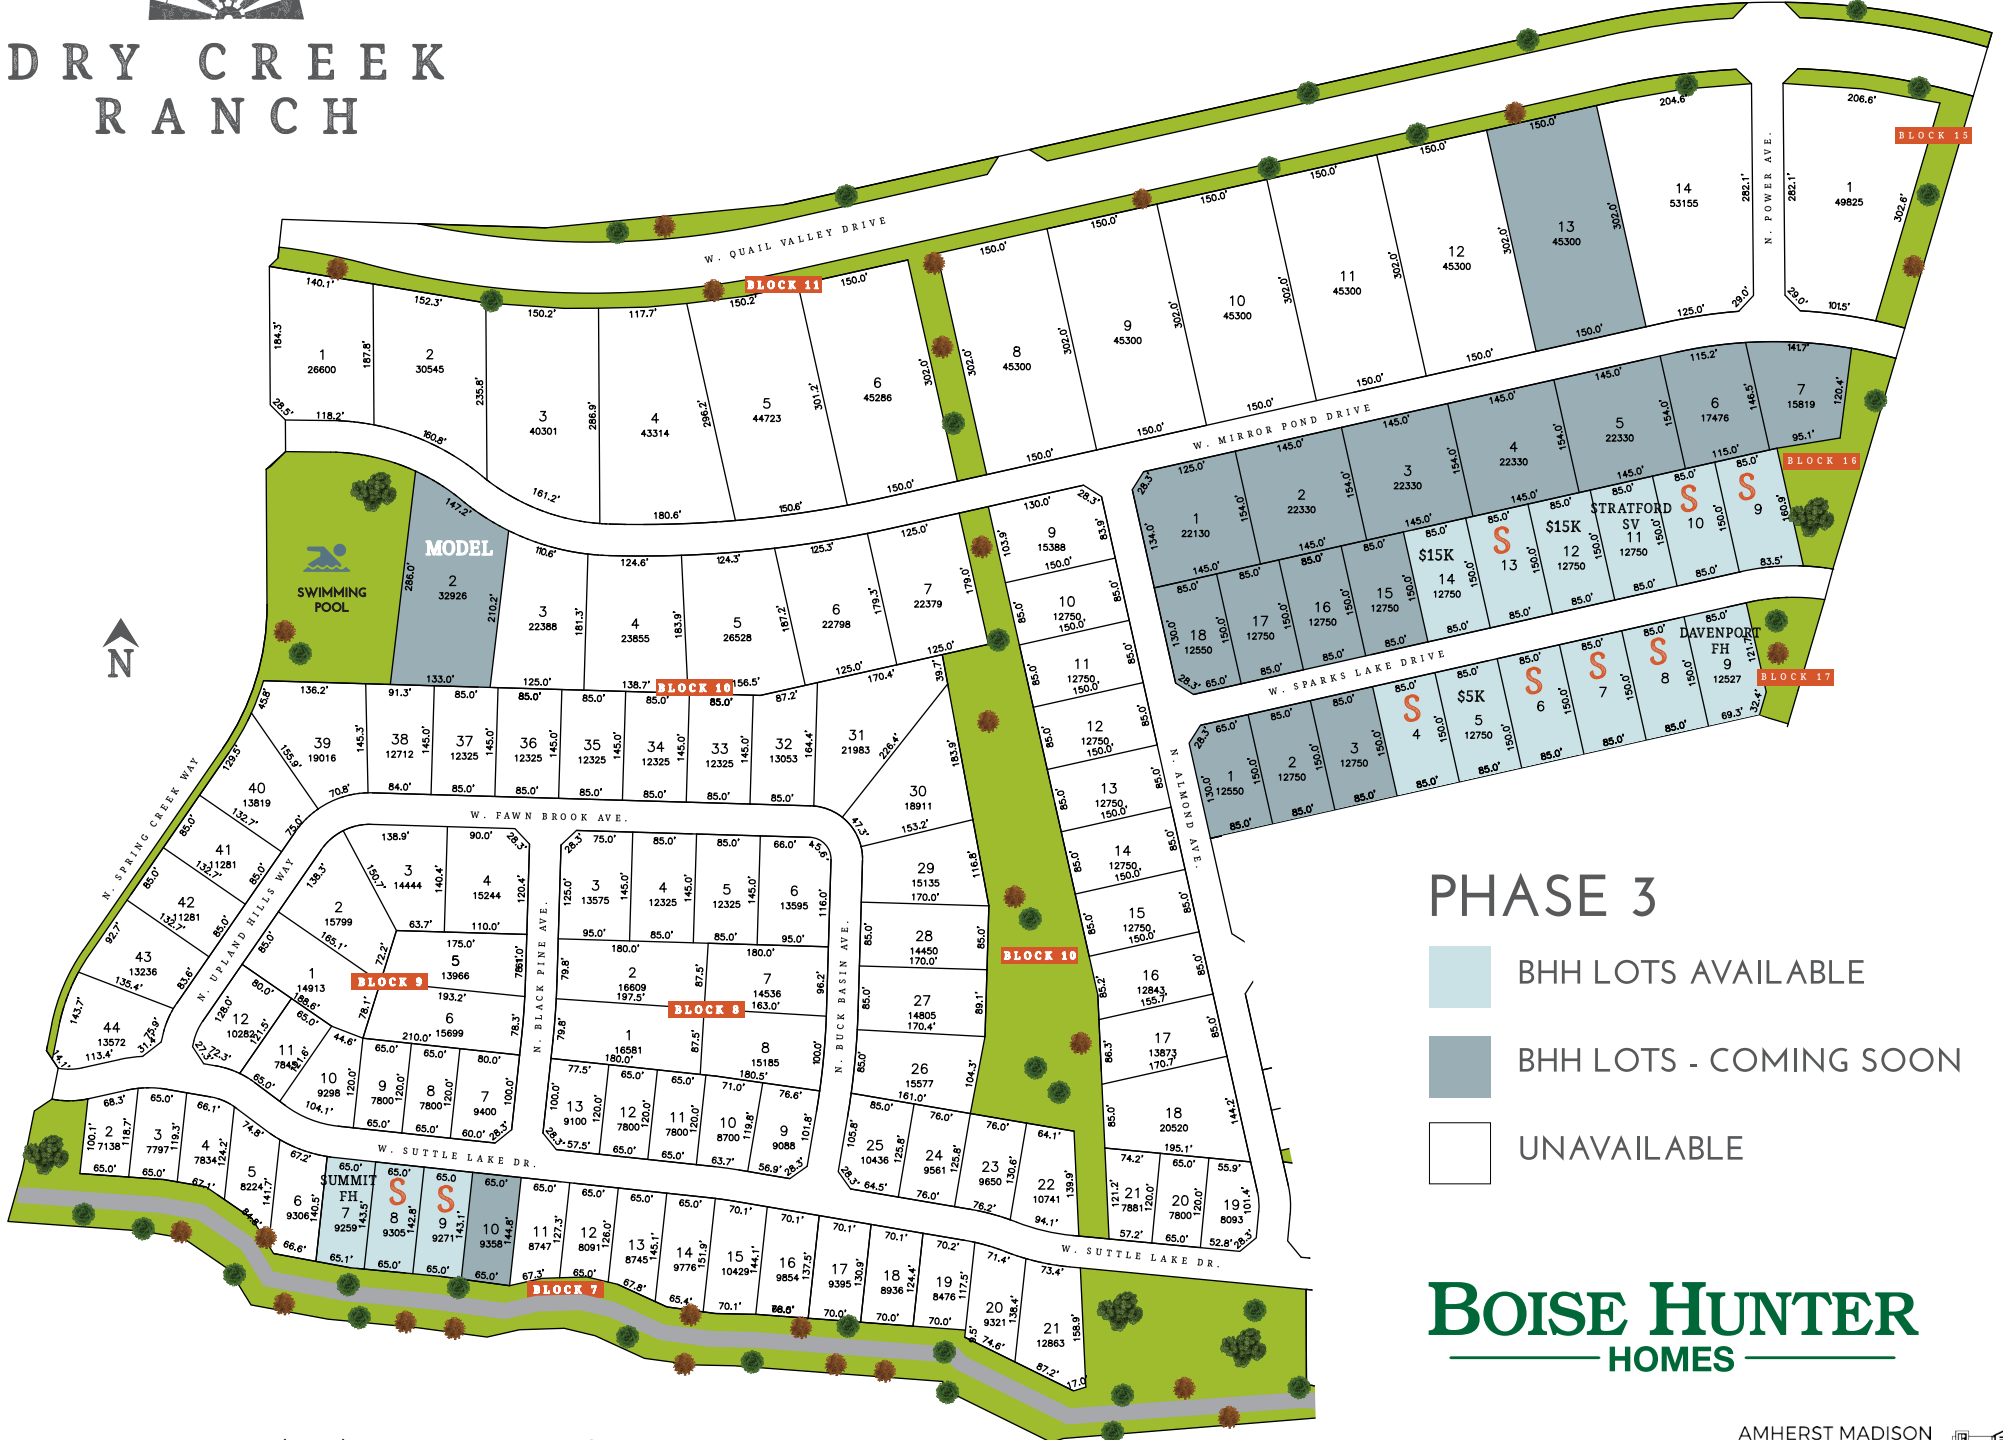

DRY CREEK RANCH

PHASE 3

- BHH LOTS AVAILABLE
- BHH LOTS - COMING SOON
- UNAVAILABLE

BOISE HUNTER HOMES

DEBBIE PRUETT | (208) 859-8801
 dpruett@boisehunterhomes.com

KODY KIRBY | 208-559-5513
 kkirby@boisehunterhomes.com