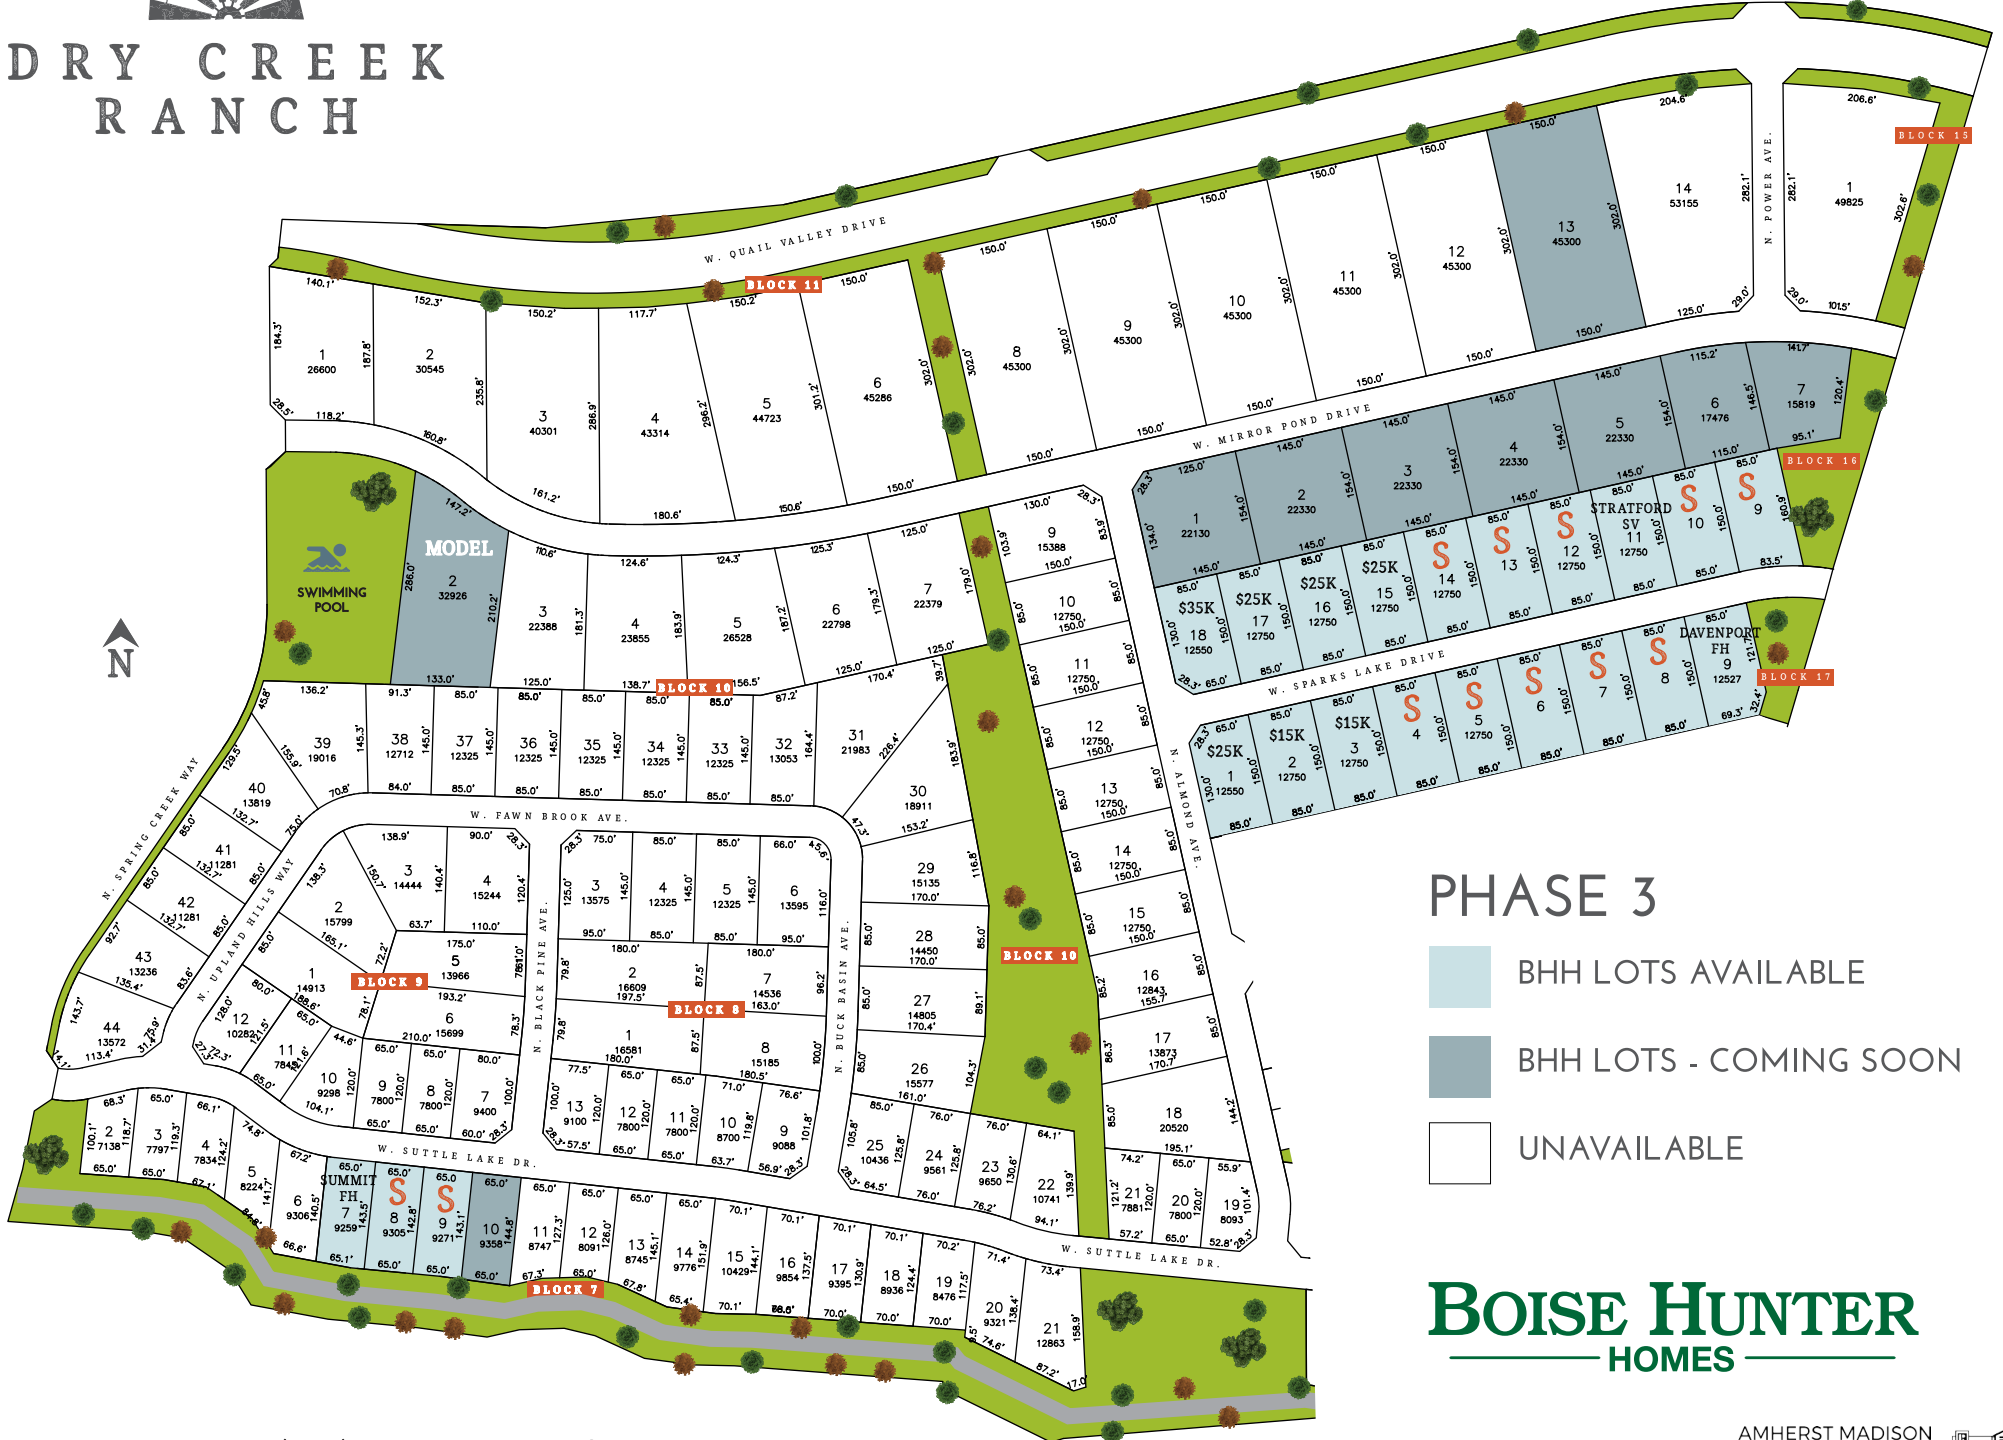

DRY CREEK RANCH

PHASE 3

- BHH LOTS AVAILABLE
- BHH LOTS - COMING SOON
- UNAVAILABLE

BOISE HUNTER HOMES

DEBBIE PRUETT | (208) 859-8801
 dpruett@boisehunterhomes.com

KODY KIRBY | 208-559-5513
 kkirby@boisehunterhomes.com