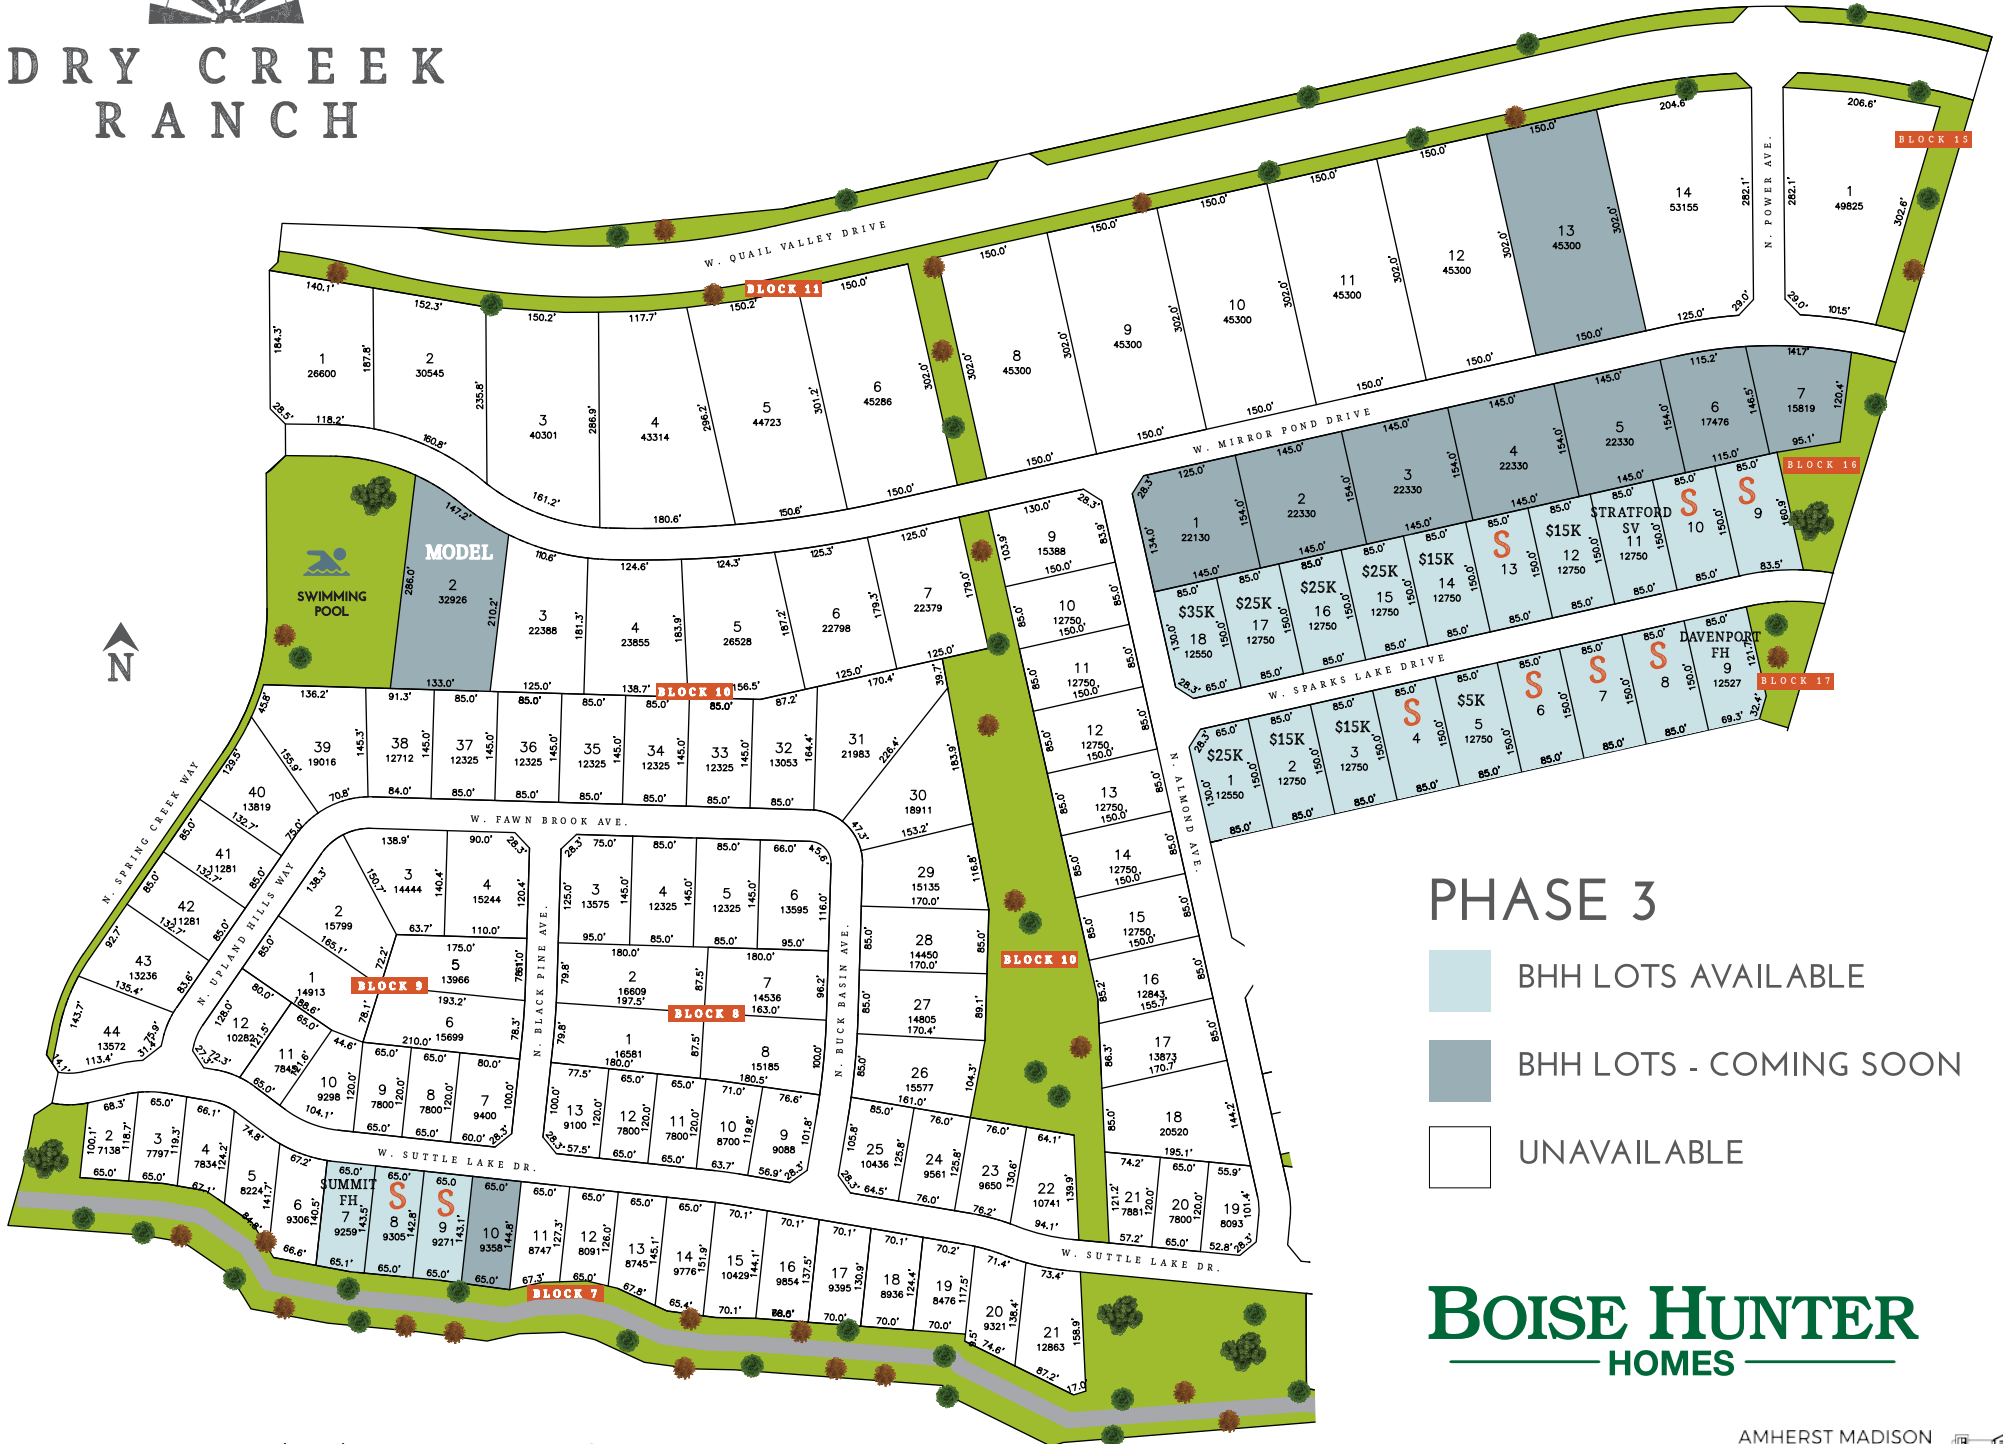

DRY CREEK RANCH

PHASE 3

- BHH LOTS AVAILABLE
- BHH LOTS - COMING SOON
- UNAVAILABLE

BOISE HUNTER HOMES

DEBBIE PRUETT | (208) 859-8801
 dpruett@boisehunterhomes.com

KODY KIRBY | 208-559-5513
 kkirby@boisehunterhomes.com