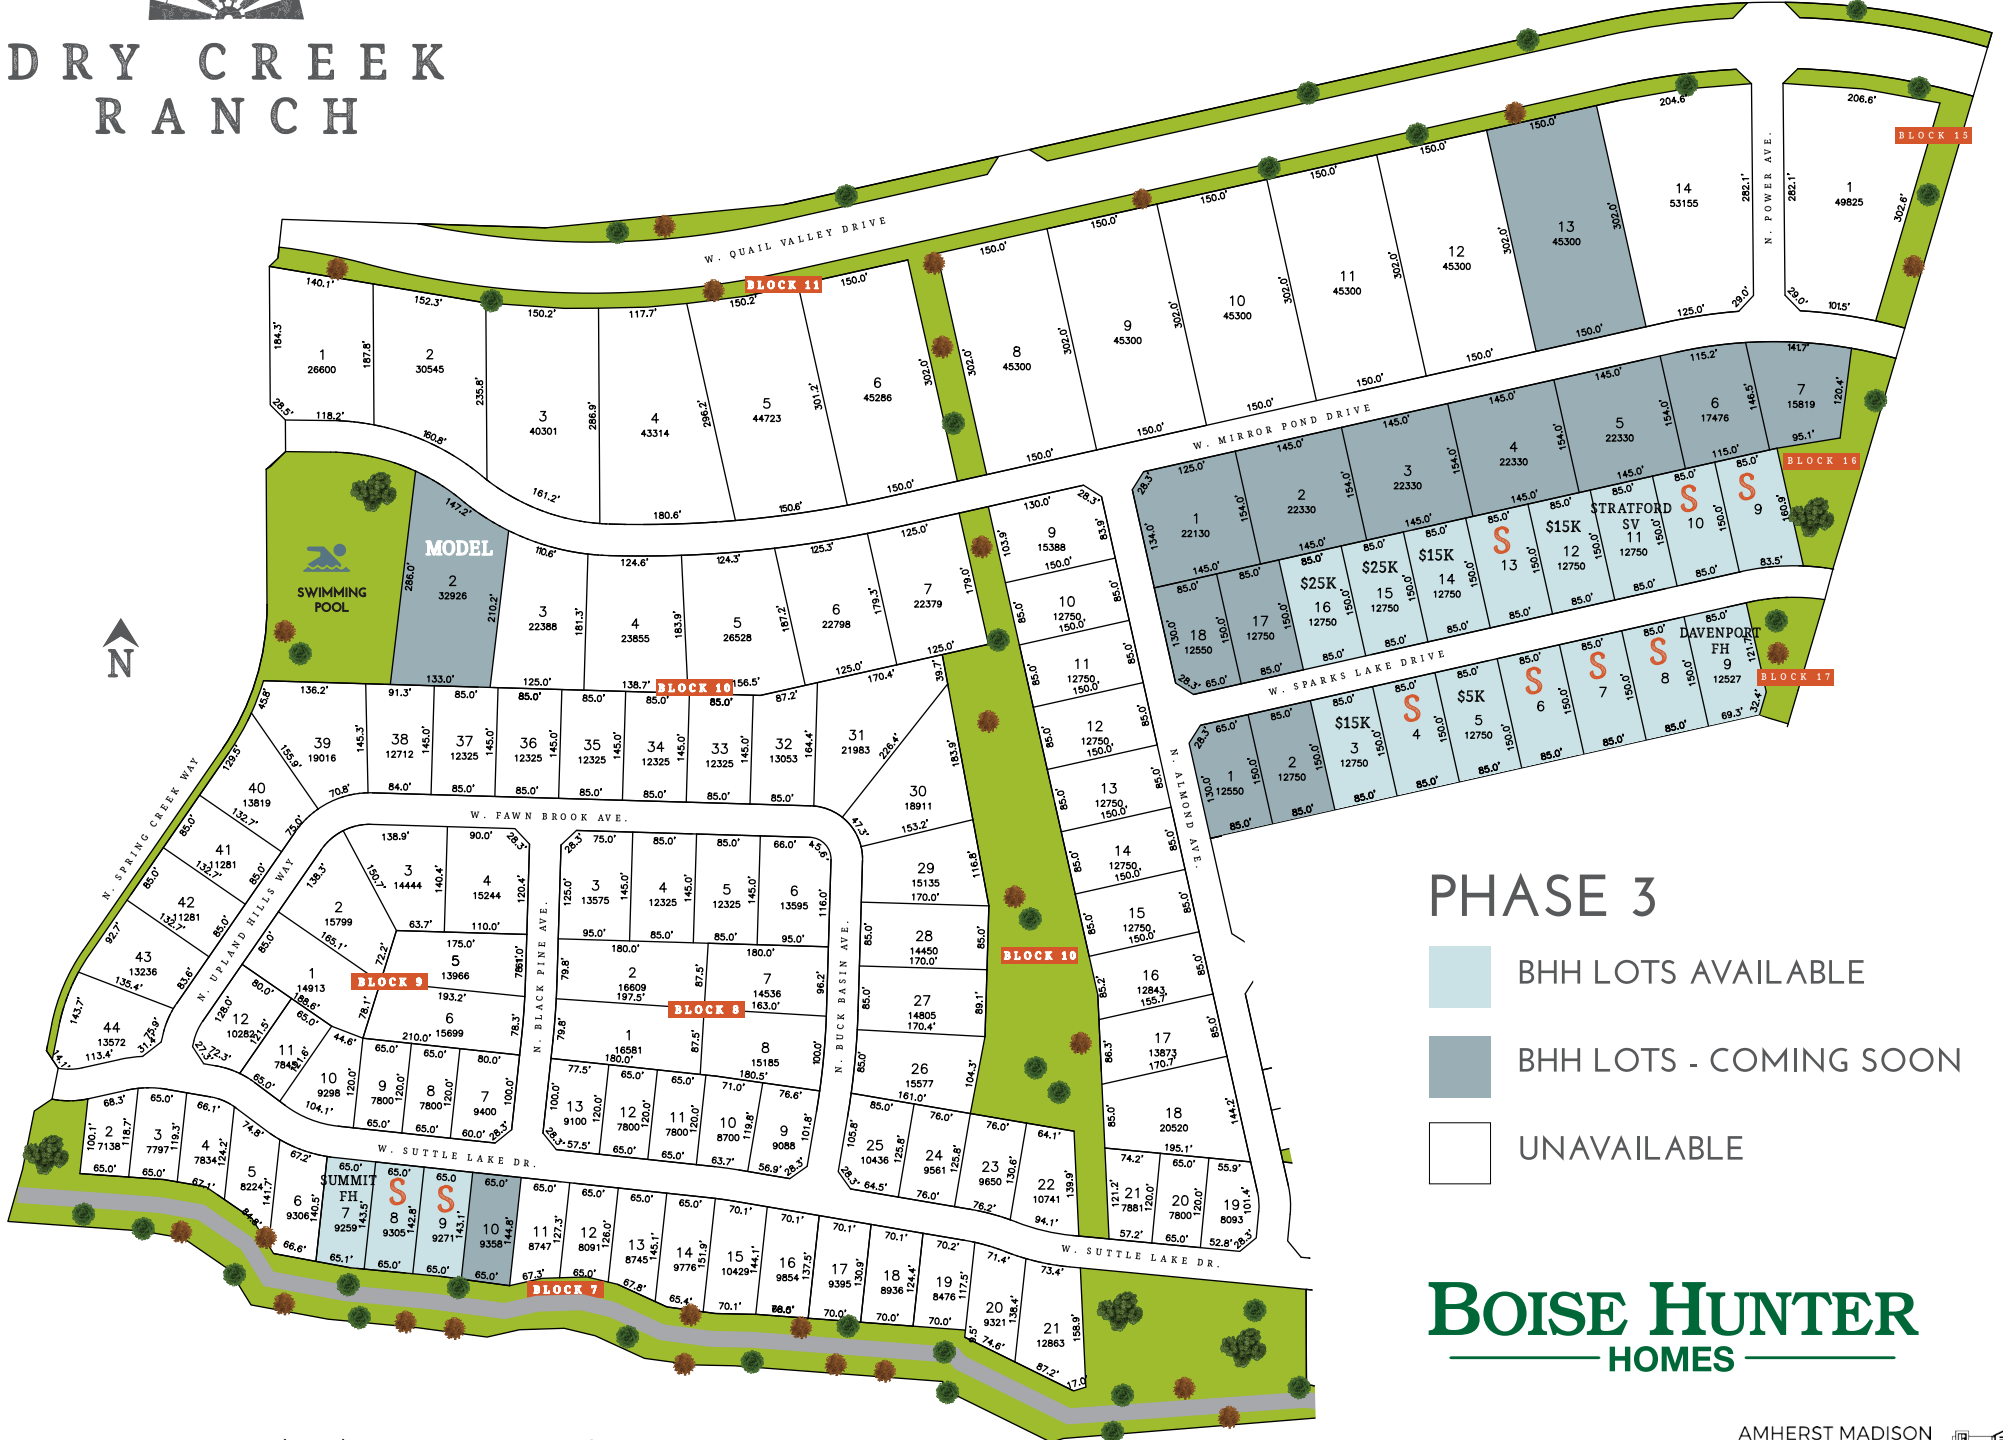

DRY CREEK RANCH

PHASE 3

- BHH LOTS AVAILABLE
- BHH LOTS - COMING SOON
- UNAVAILABLE

BOISE HUNTER HOMES

DEBBIE PRUETT | (208) 859-8801
 dpruett@boisehunterhomes.com

KODY KIRBY | 208-559-5513
 kkirby@boisehunterhomes.com