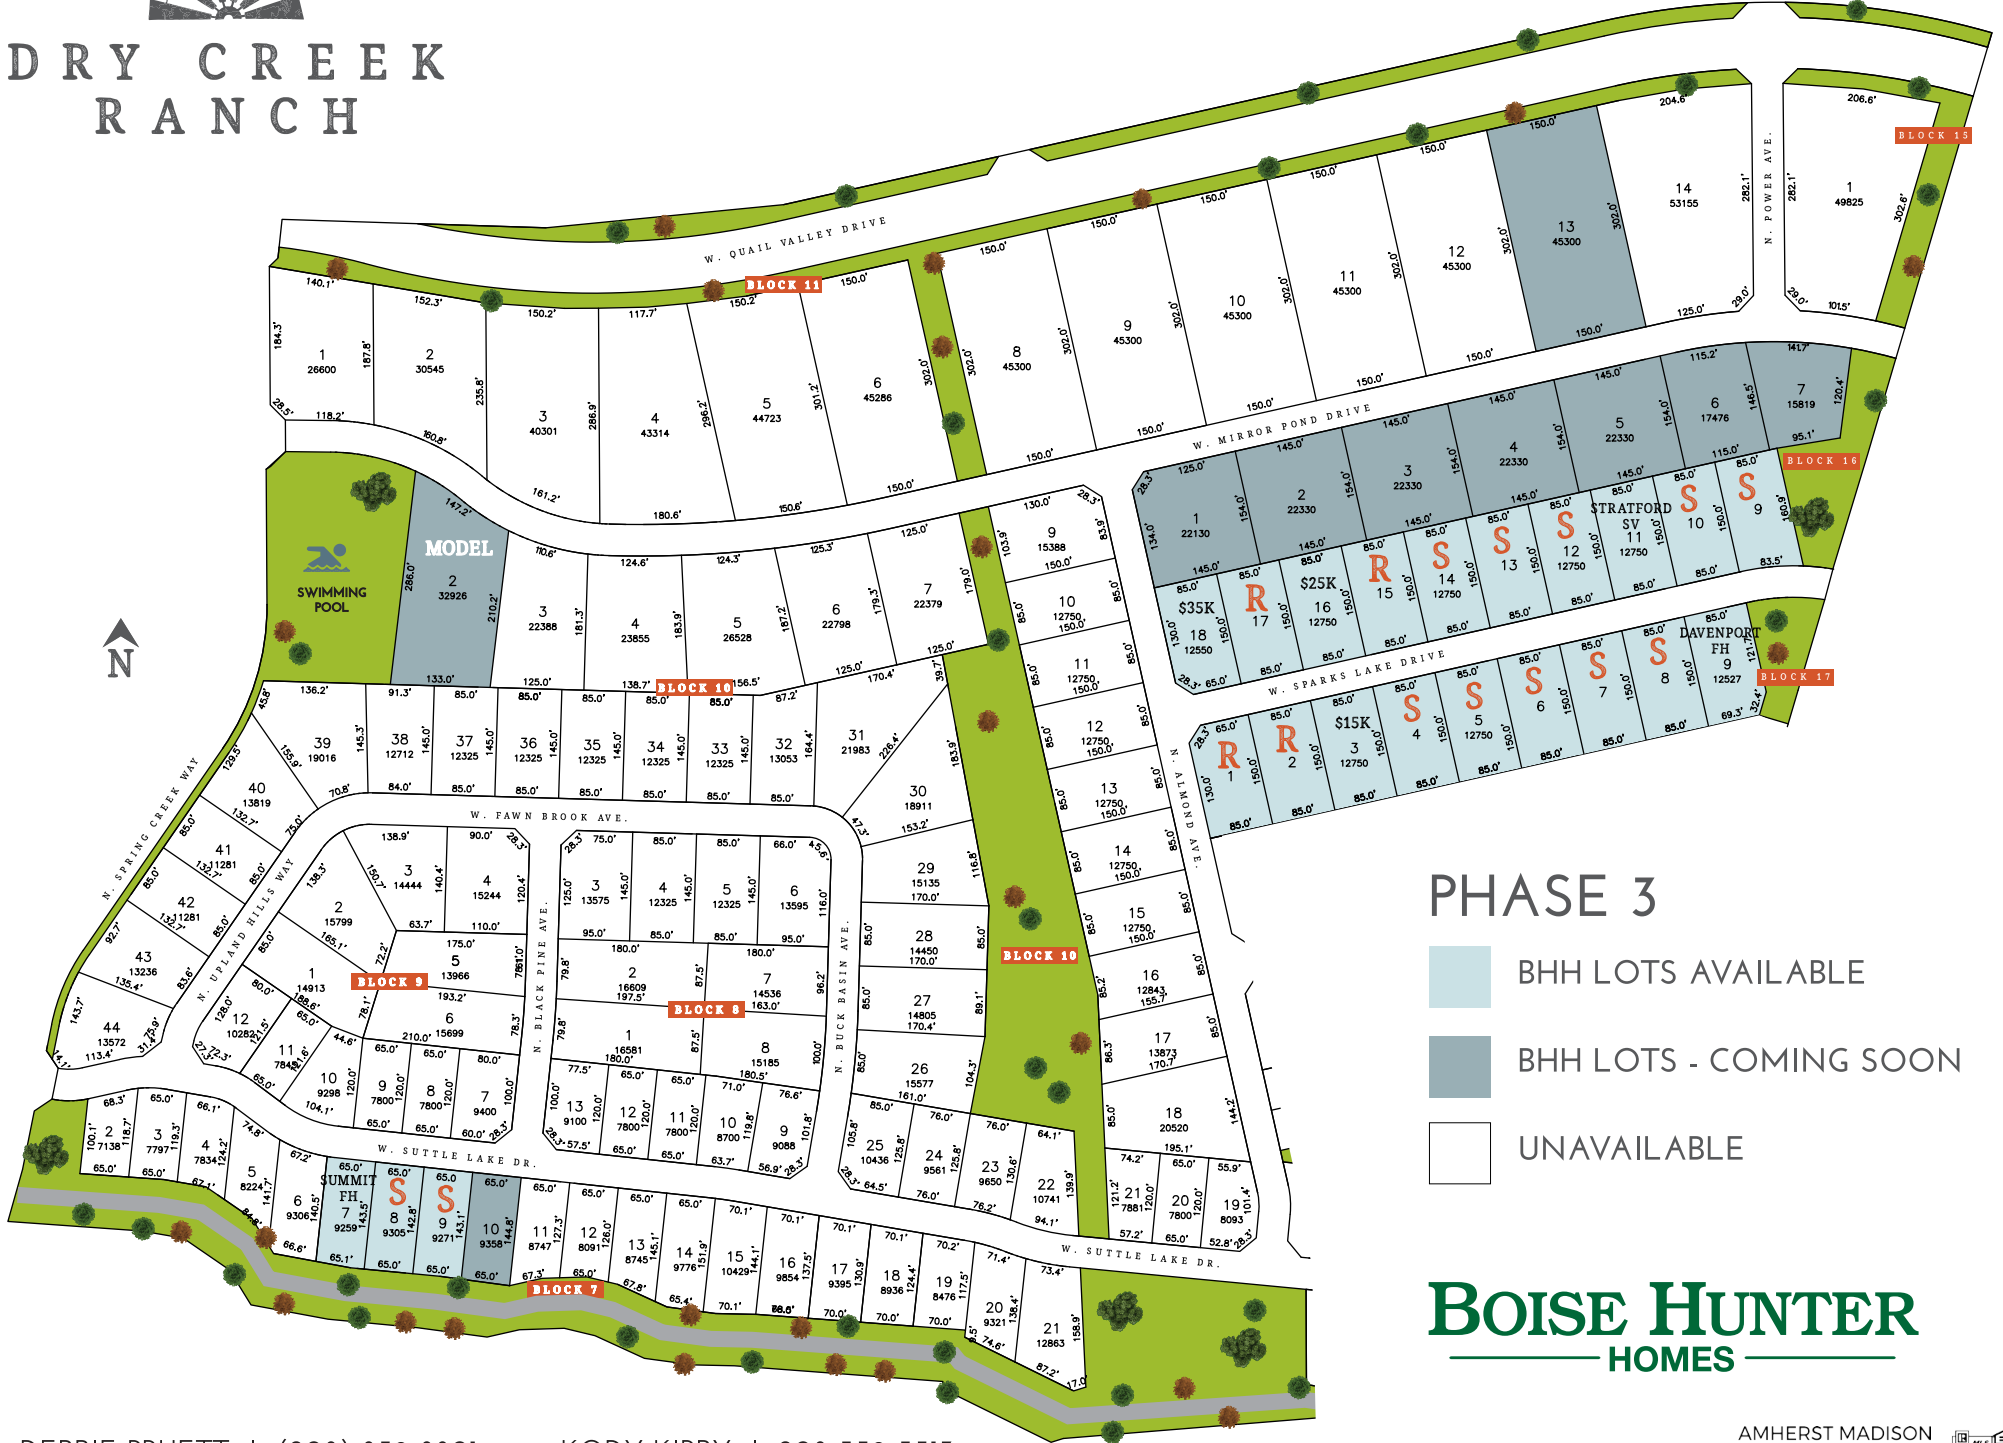

DRY CREEK RANCH

PHASE 3

- BHH LOTS AVAILABLE
- BHH LOTS - COMING SOON
- UNAVAILABLE

BOISE HUNTER HOMES

DEBBIE PRUETT | (208) 859-8801
 dpruett@boisehunterhomes.com

KODY KIRBY | 208-559-5513
 kkirby@boisehunterhomes.com