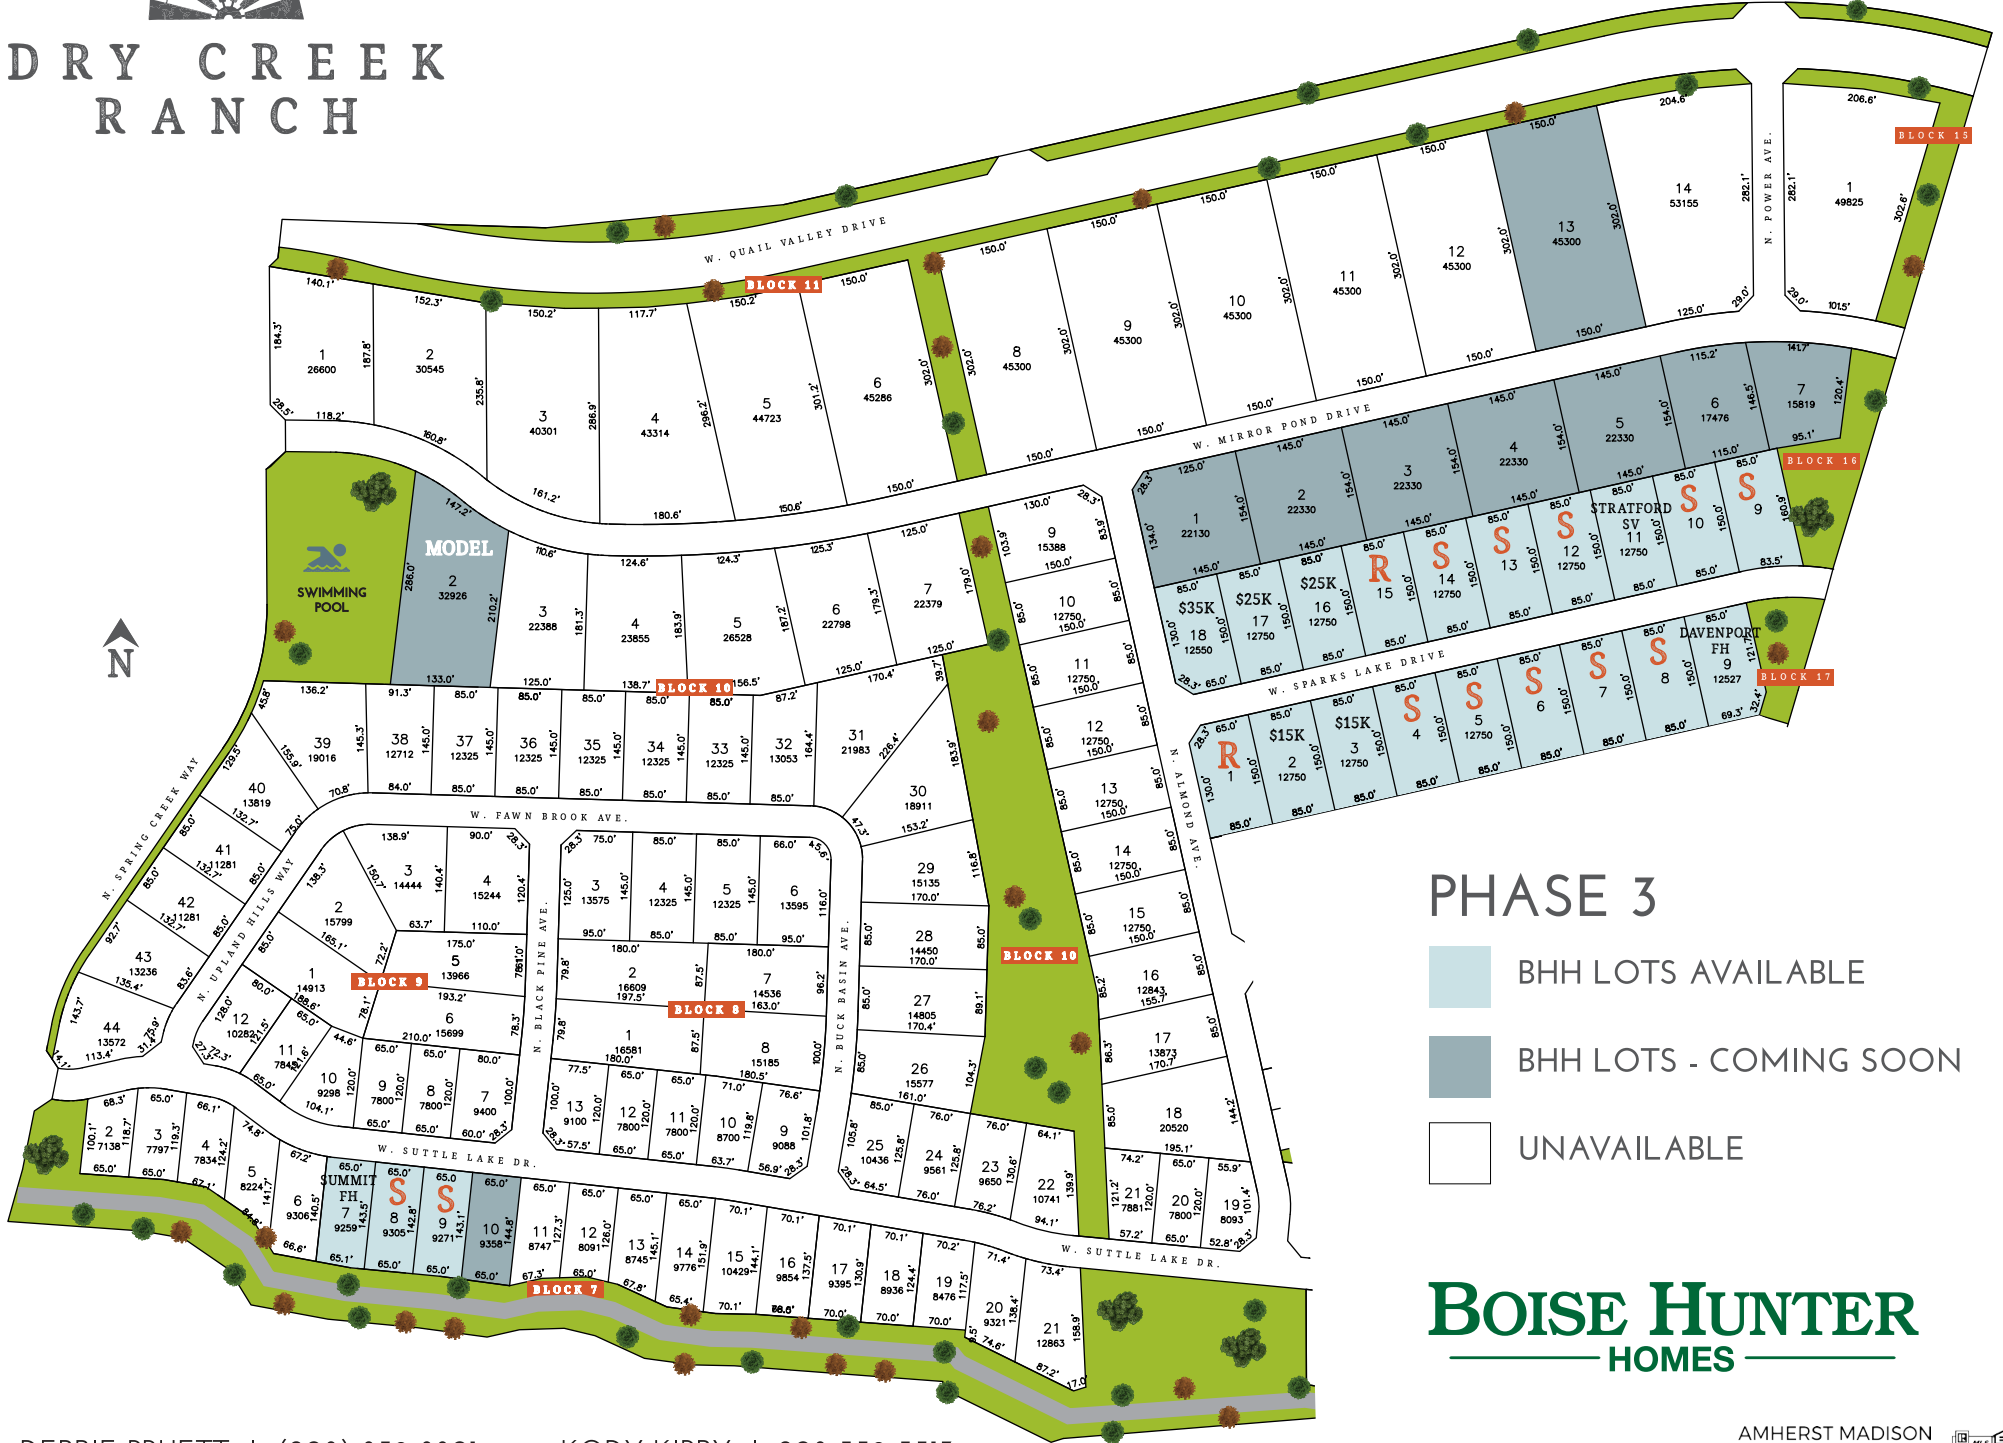

DRY CREEK RANCH

PHASE 3

- BHH LOTS AVAILABLE
- BHH LOTS - COMING SOON
- UNAVAILABLE

BOISE HUNTER HOMES

DEBBIE PRUETT | (208) 859-8801
 dpruett@boisehunterhomes.com

KODY KIRBY | 208-559-5513
 kkirby@boisehunterhomes.com