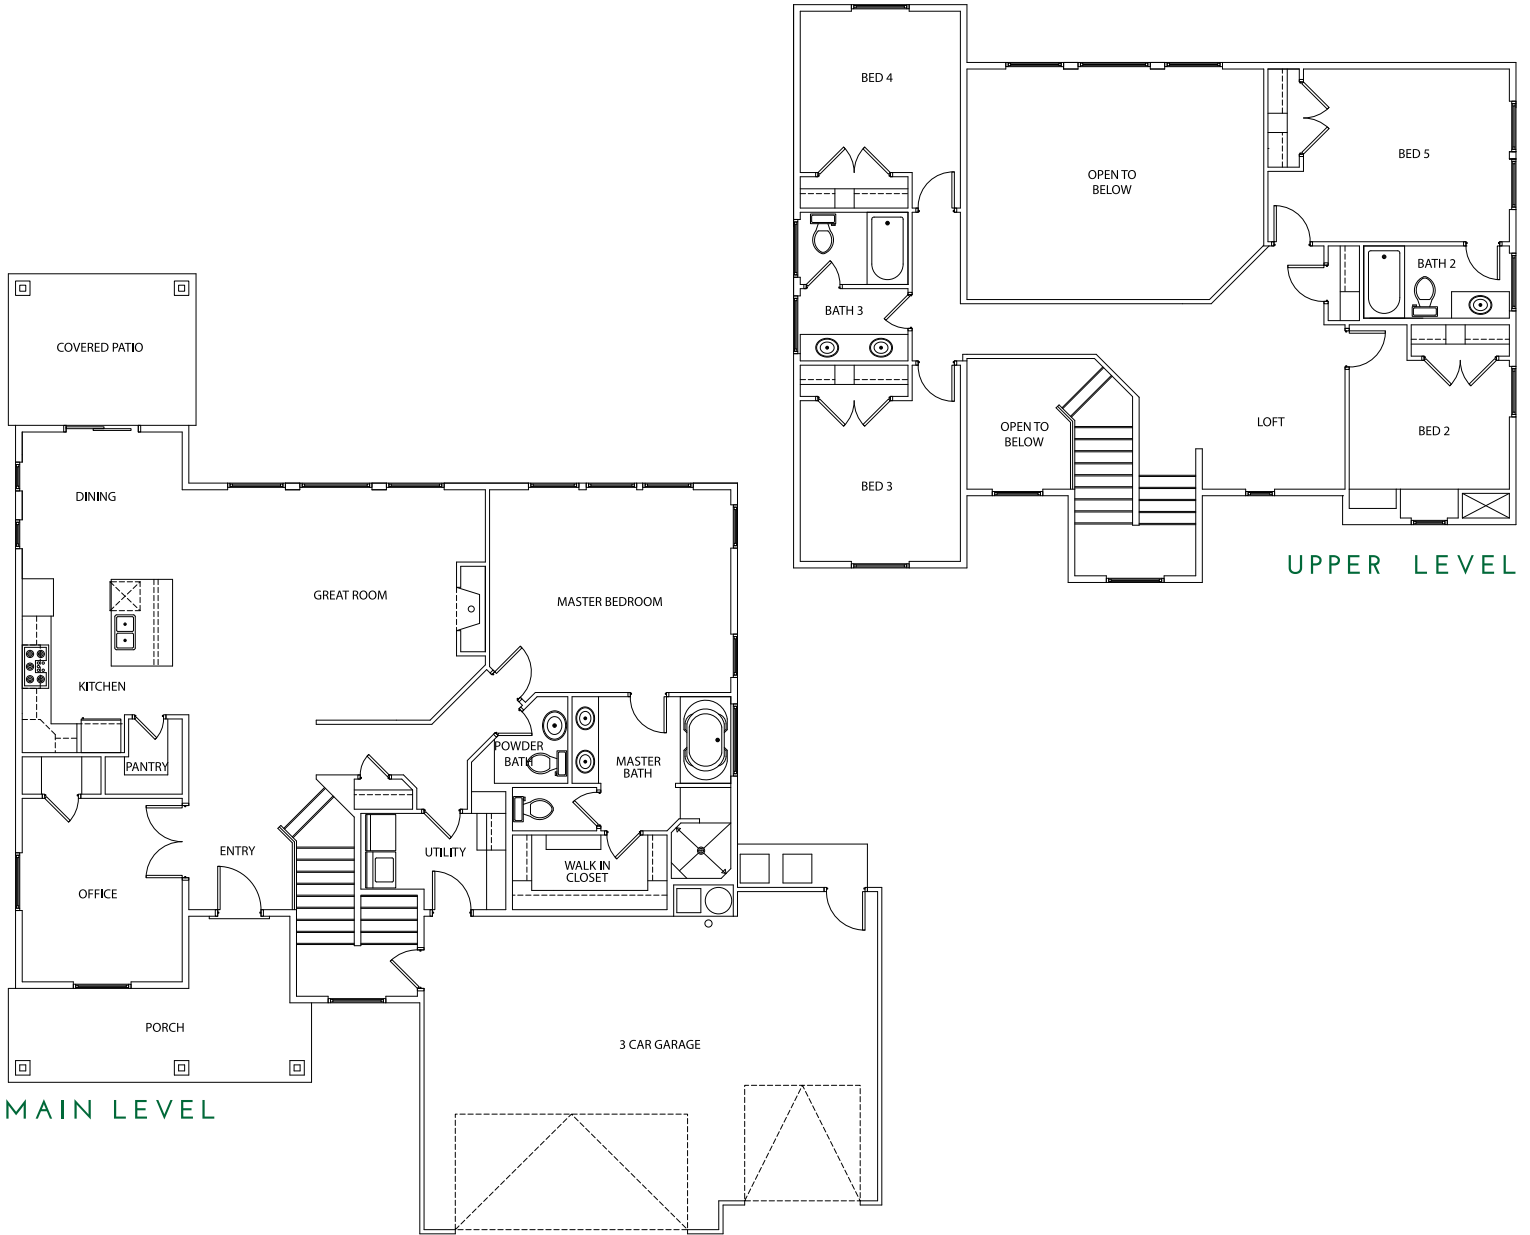

YOSEMITE

 2829 SqFt

 5

 3.5

 3

 Office

BoiseHunterHomes.com

BOISE HUNTER HOMES

Renderings, floor plans, and option details are for representational purposes only and are subject to field variations. See a New Home Specialist for details. Updated 1-18-19