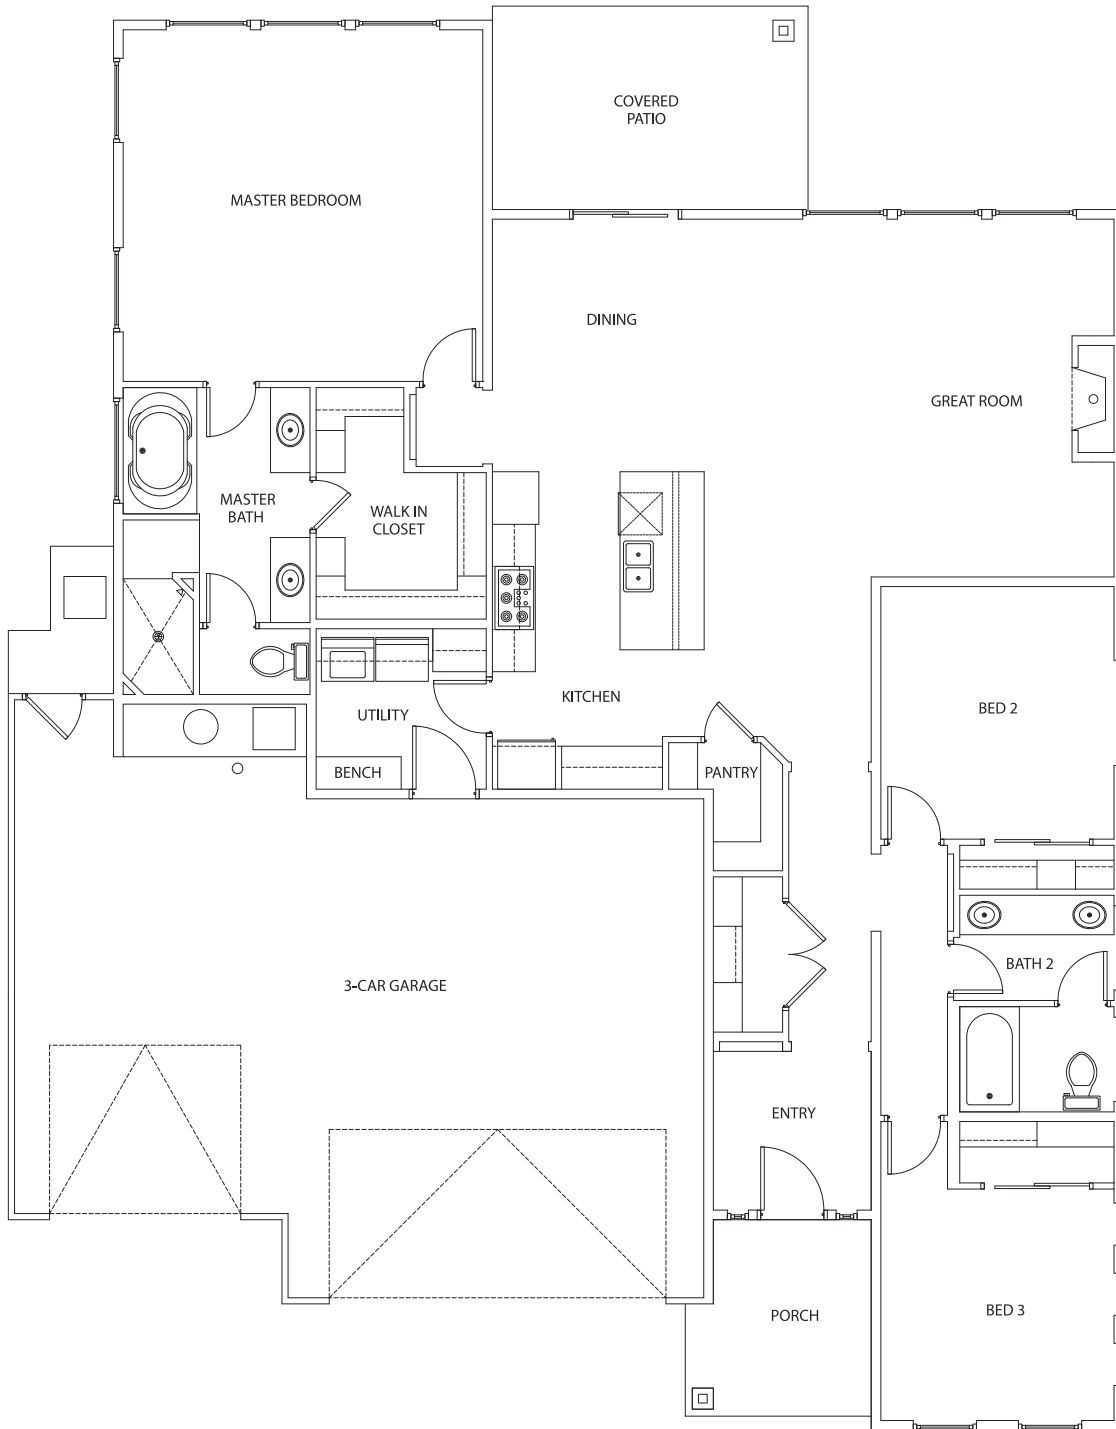

YELLOWSTONE

 1989 SqFt

 3

 2

 3

RANCH

COTTAGE

MODERN

BOISE HUNTER
HOMES

YELLOWSTONE

 1989 SqFt

 3

 2

 3

BoiseHunterHomes.com

BOISE HUNTER HOMES

Renderings, floor plans, and option details are for representational purposes only and are subject to field variations. See a New Home Specialist for details. Updated 1-4-19