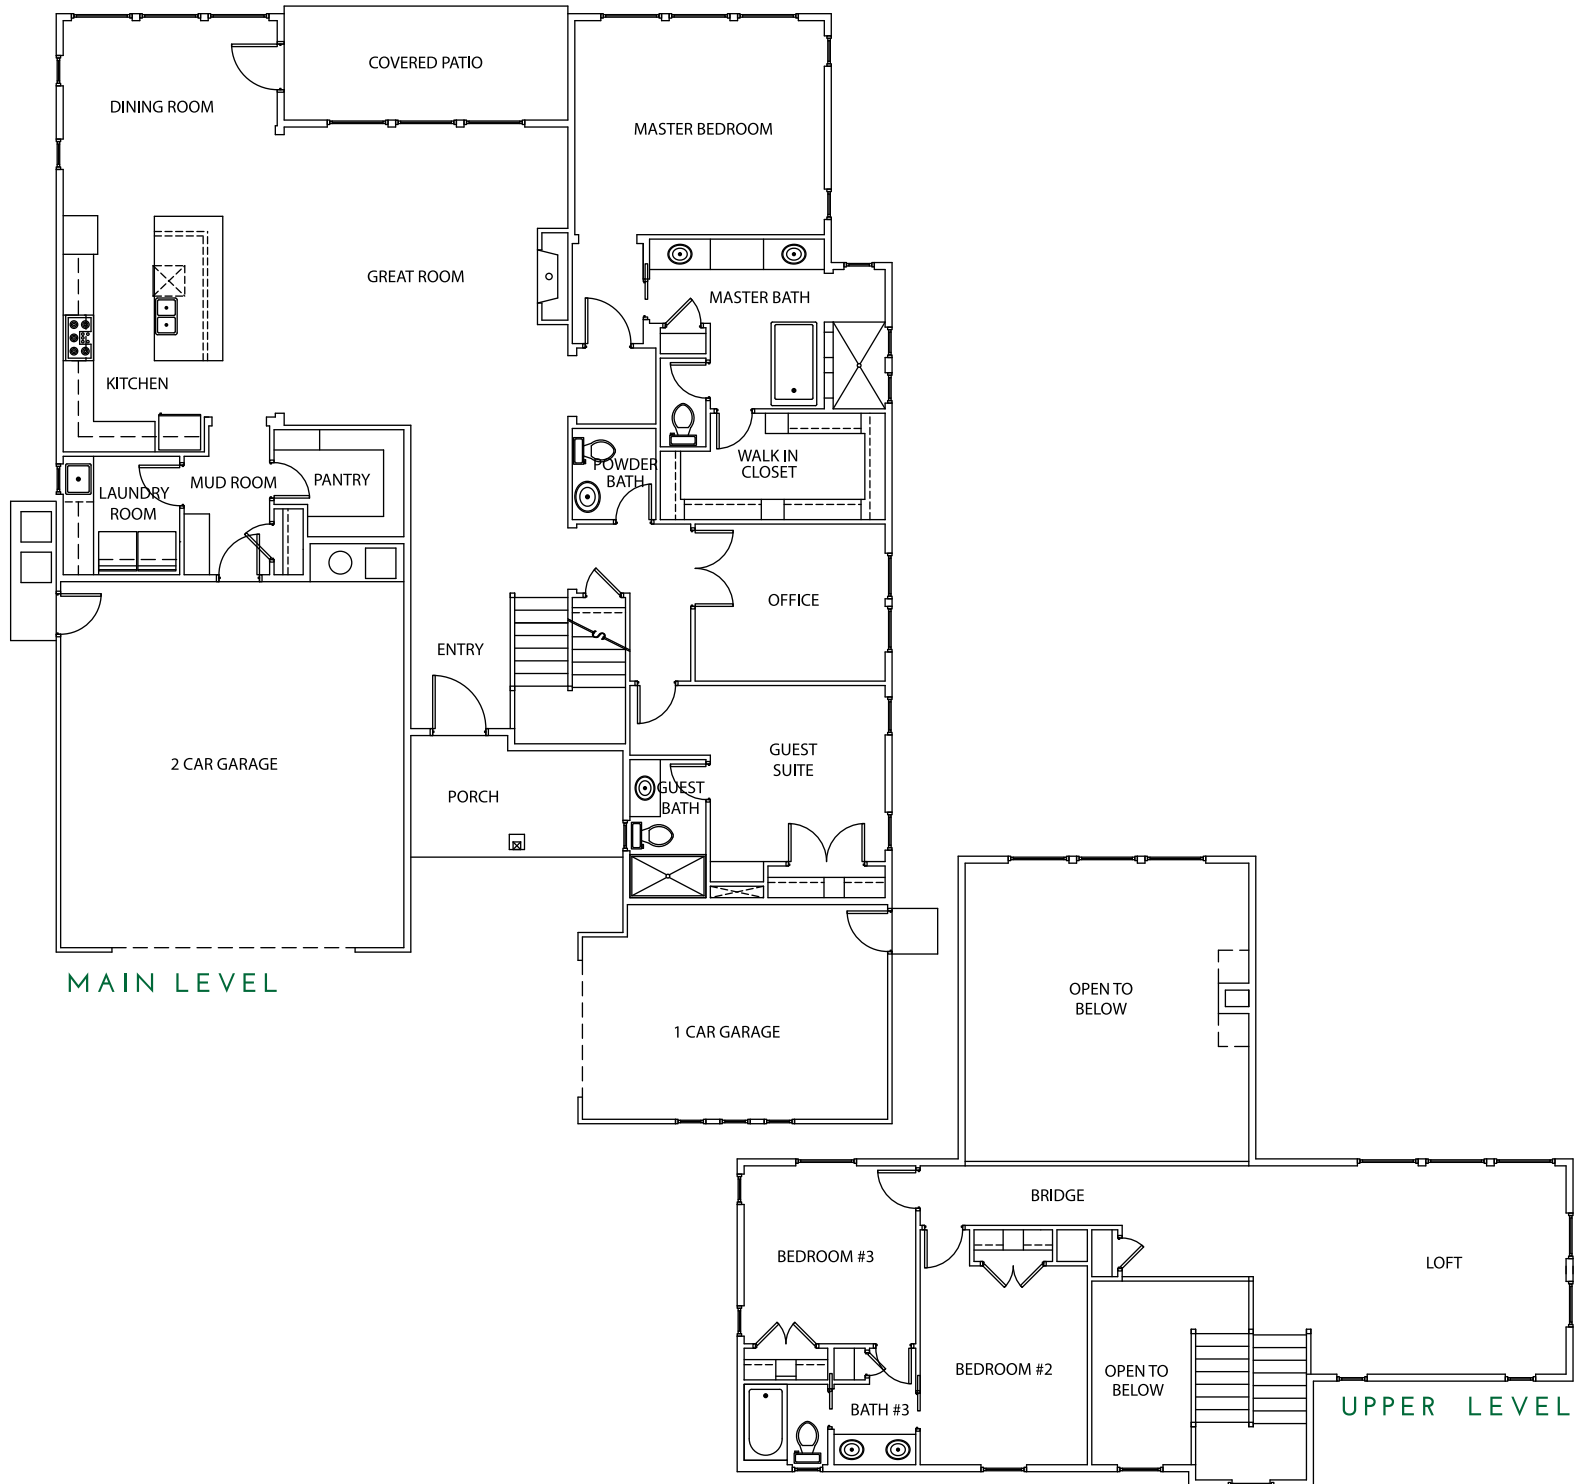

TABLEROCK

 3234 SqFt

 4

 3.5

 3

 Office + Loft

FARMHOUSE

MID CENTURY

TABLEROCK

 3234 SqFt

 4

 3.5

 3

 Office + Loft

BoiseHunterHomes.com

BOISE HUNTER HOMES

Renderings, floor plans, and option details are for representational purposes only and are subject to field variations. See a New Home Specialist for details. Updated 1-16-19