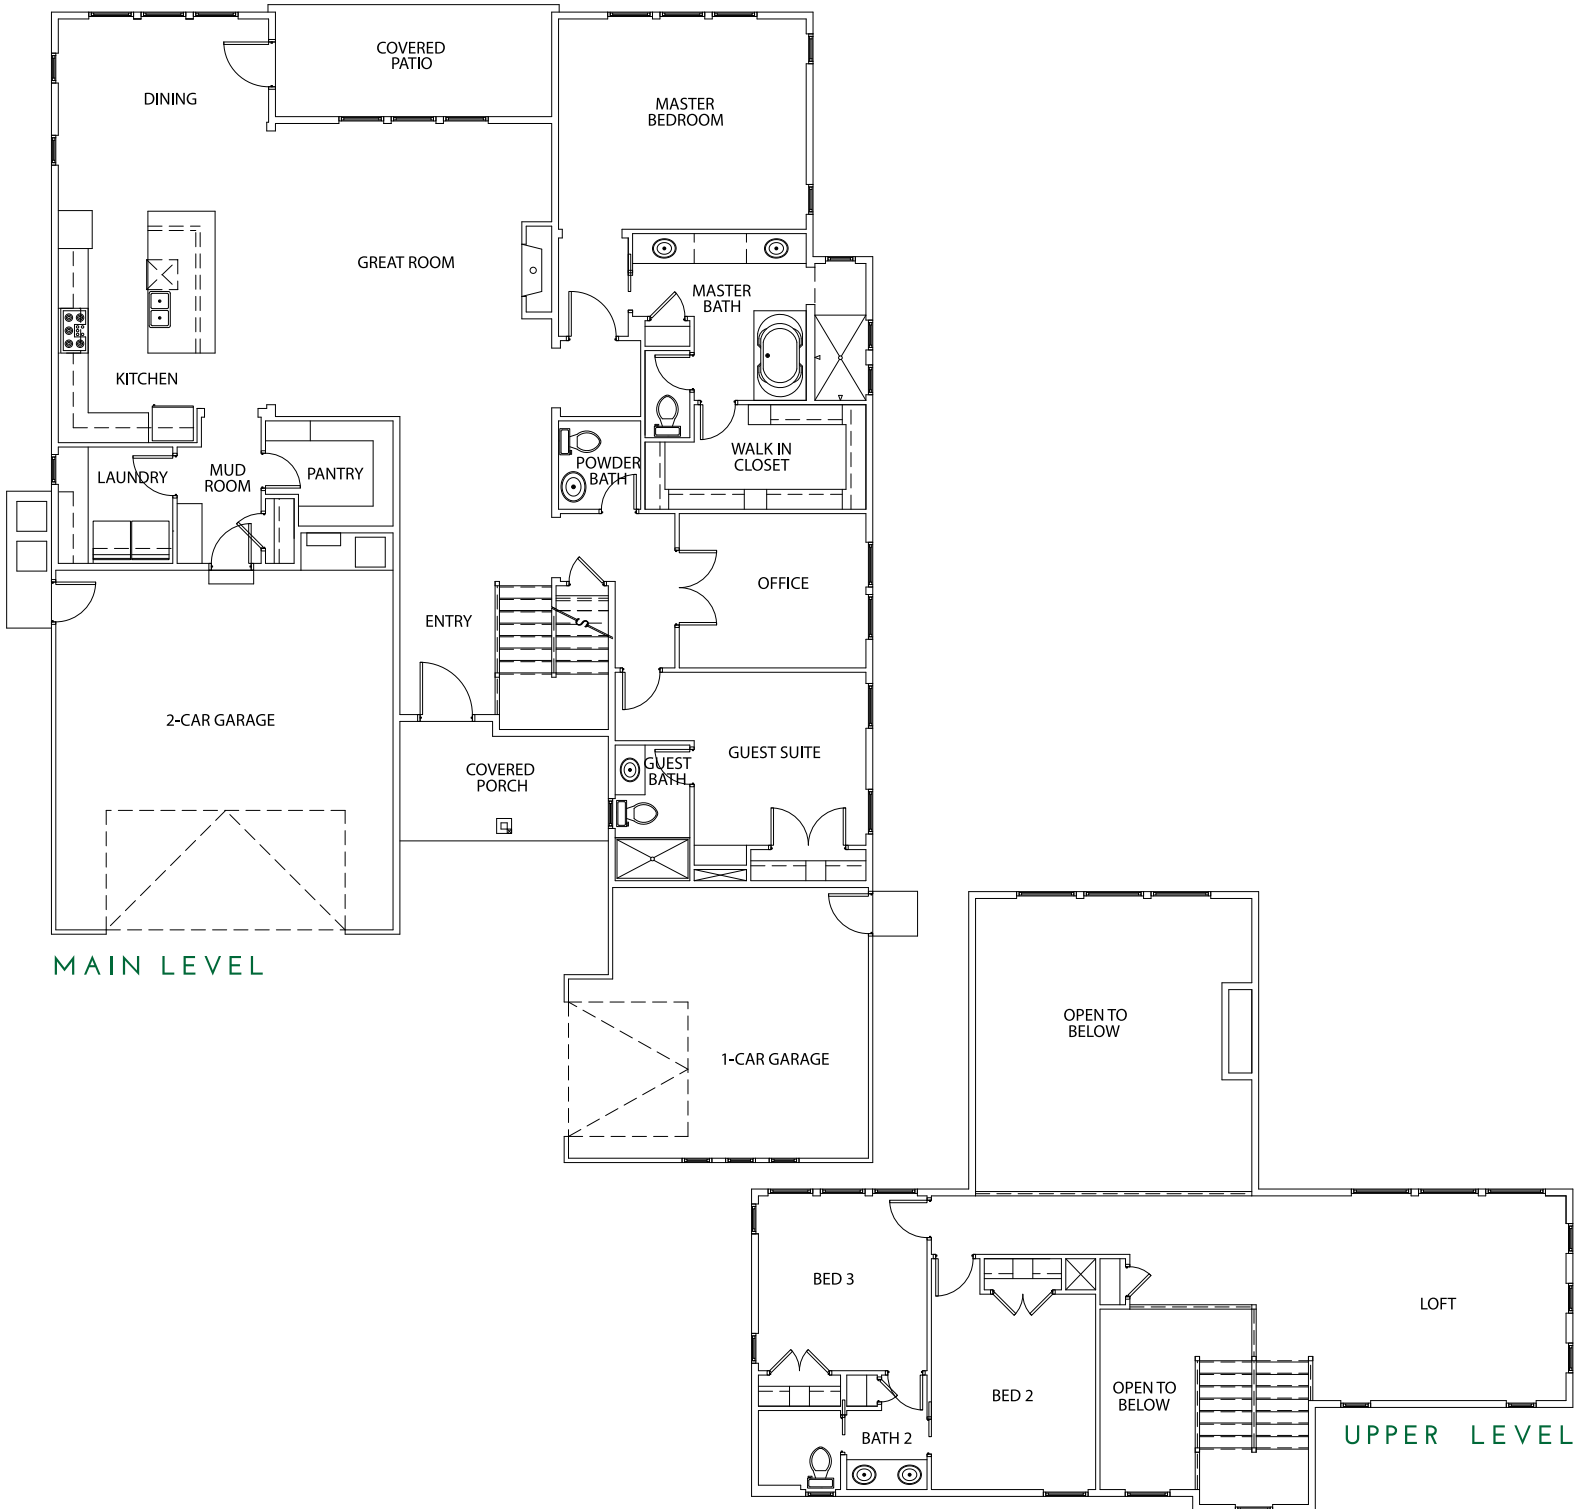

TABLEROCK

3234 SqFt

4

3.5

3

Office + Loft

FARMHOUSE - A

MID CENTURY - E

MODERN PRAIRIE - B

SUN VALLEY - F

TABLEROCK

 3234 SqFt

 4

 3.5

 3

 Office + Loft

BoiseHunterHomes.com

Tablerock-15

BOISE HUNTER HOMES

Renderings, floor plans, and option details are for representational purposes only and are subject to community and field variations. See a New Home Specialist for details. Updated 10-31-19