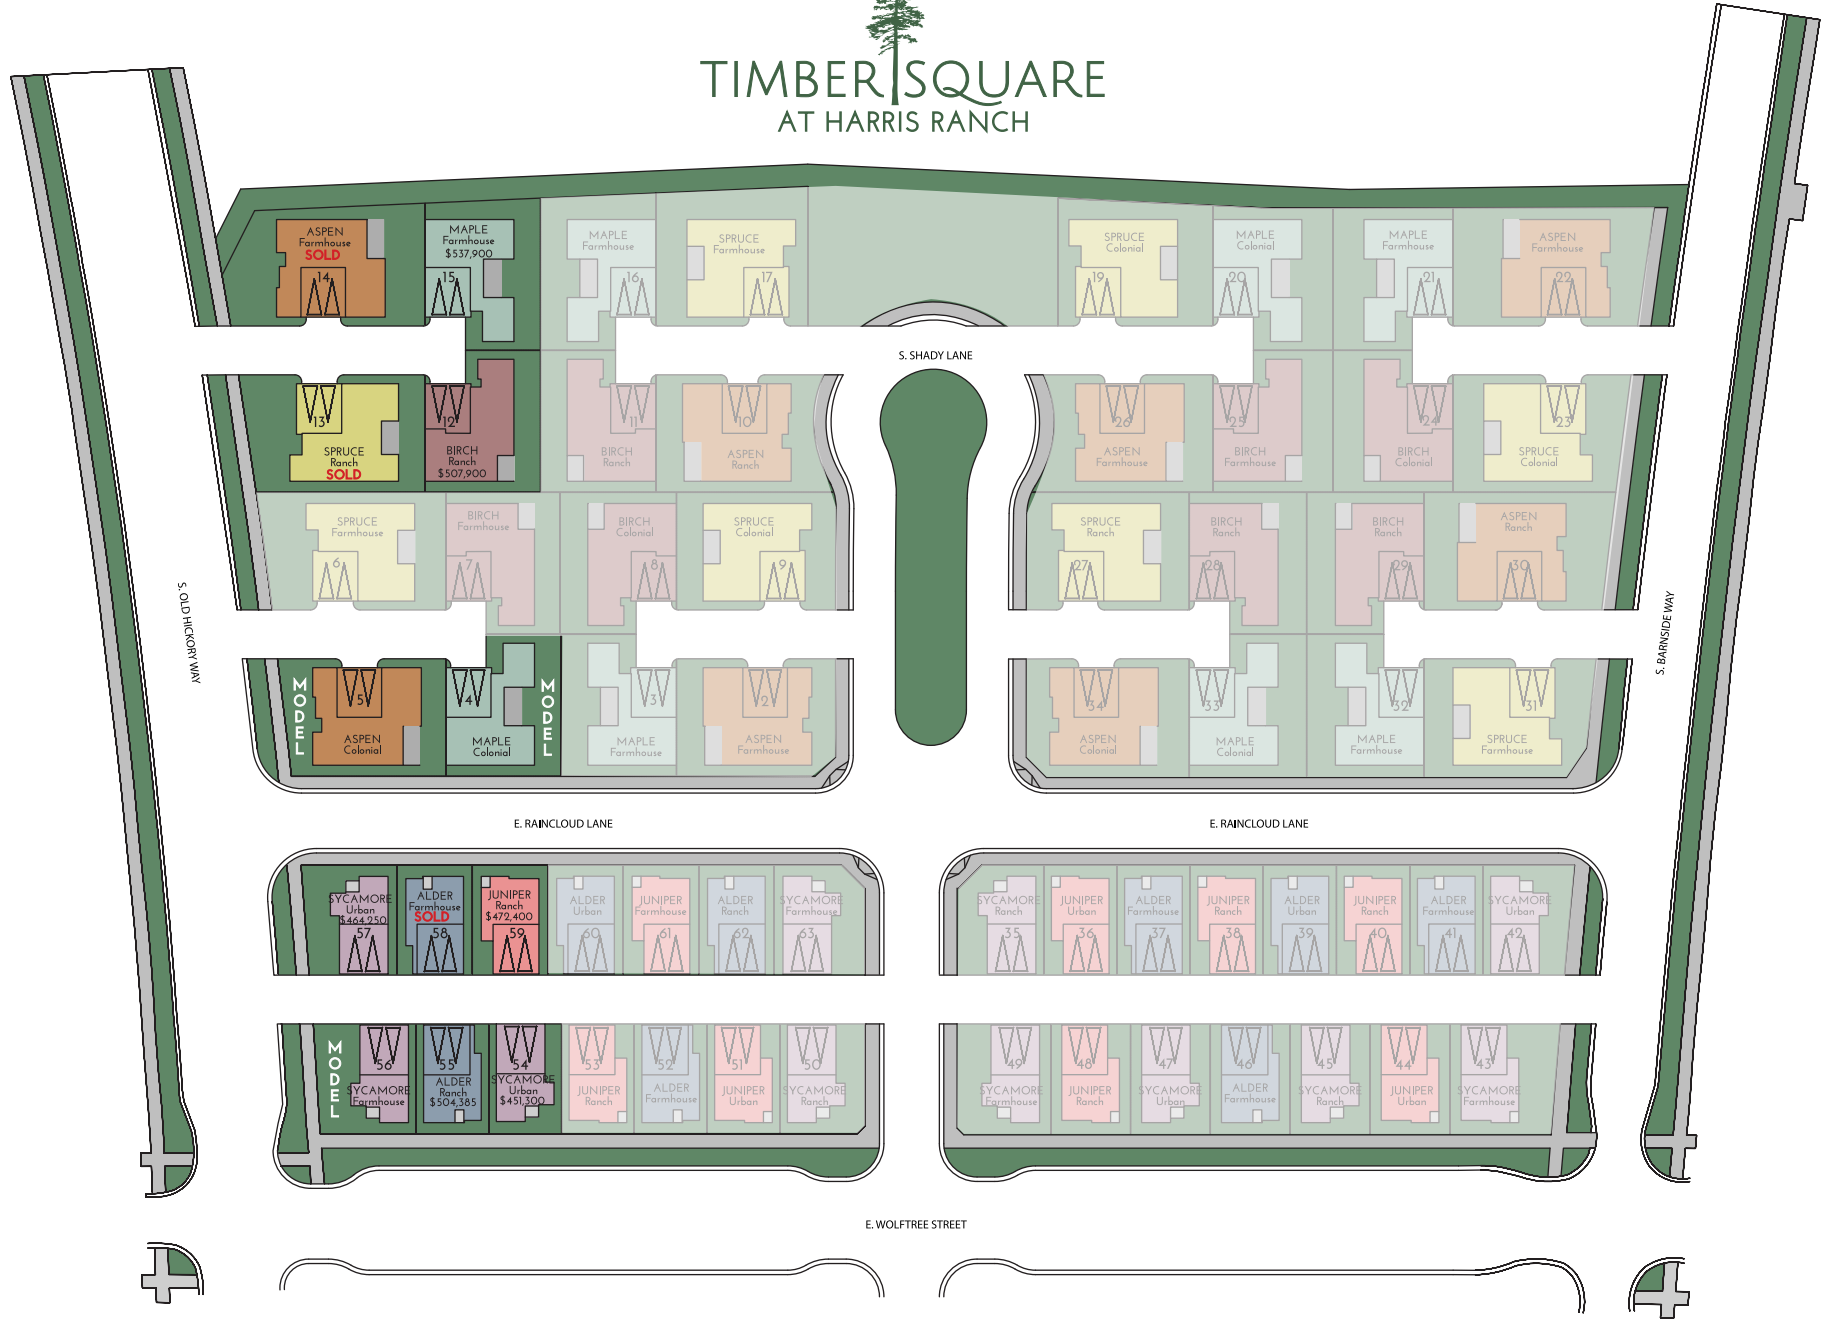

TIMBER SQUARE AT HARRIS RANCH

BOISE HUNTER HOMES

Natalie Gibson | (208)906-9650
NGibson@BoiseHunterHomes.com

Lacey Crawford | (208)572-9037
LCrawford@BoiseHunterHomes.com

COURTYARD HOMES

ELEVATED HOMES