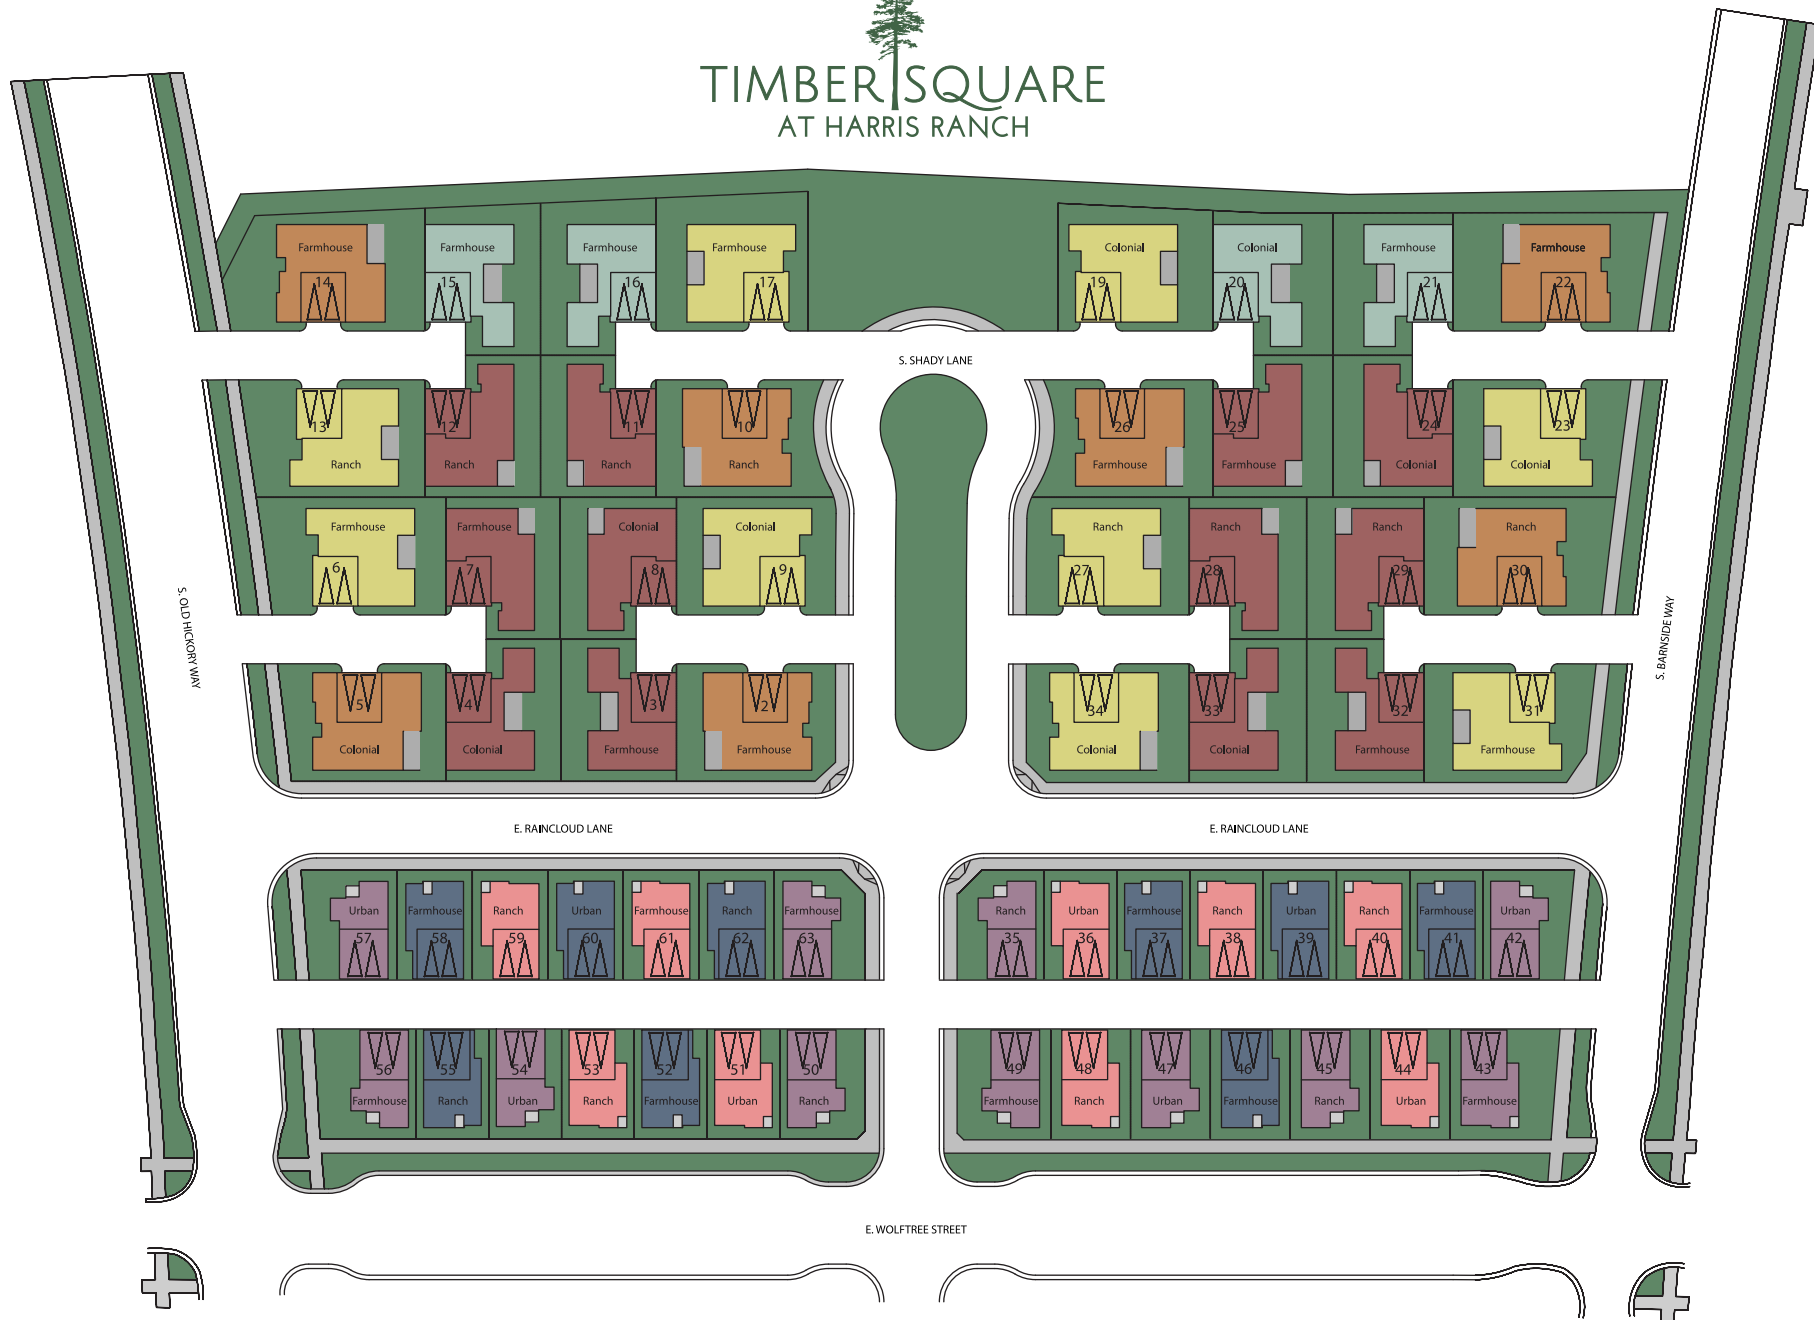

TIMBERSQUARE AT HARRIS RANCH

BOISE HUNTER HOMES

NATALIE GIBSON | (208)906-9650
NGIBSON@BOISEHUNTERHOMES.COM

MOTORCOURT HOMES

E-HOMES