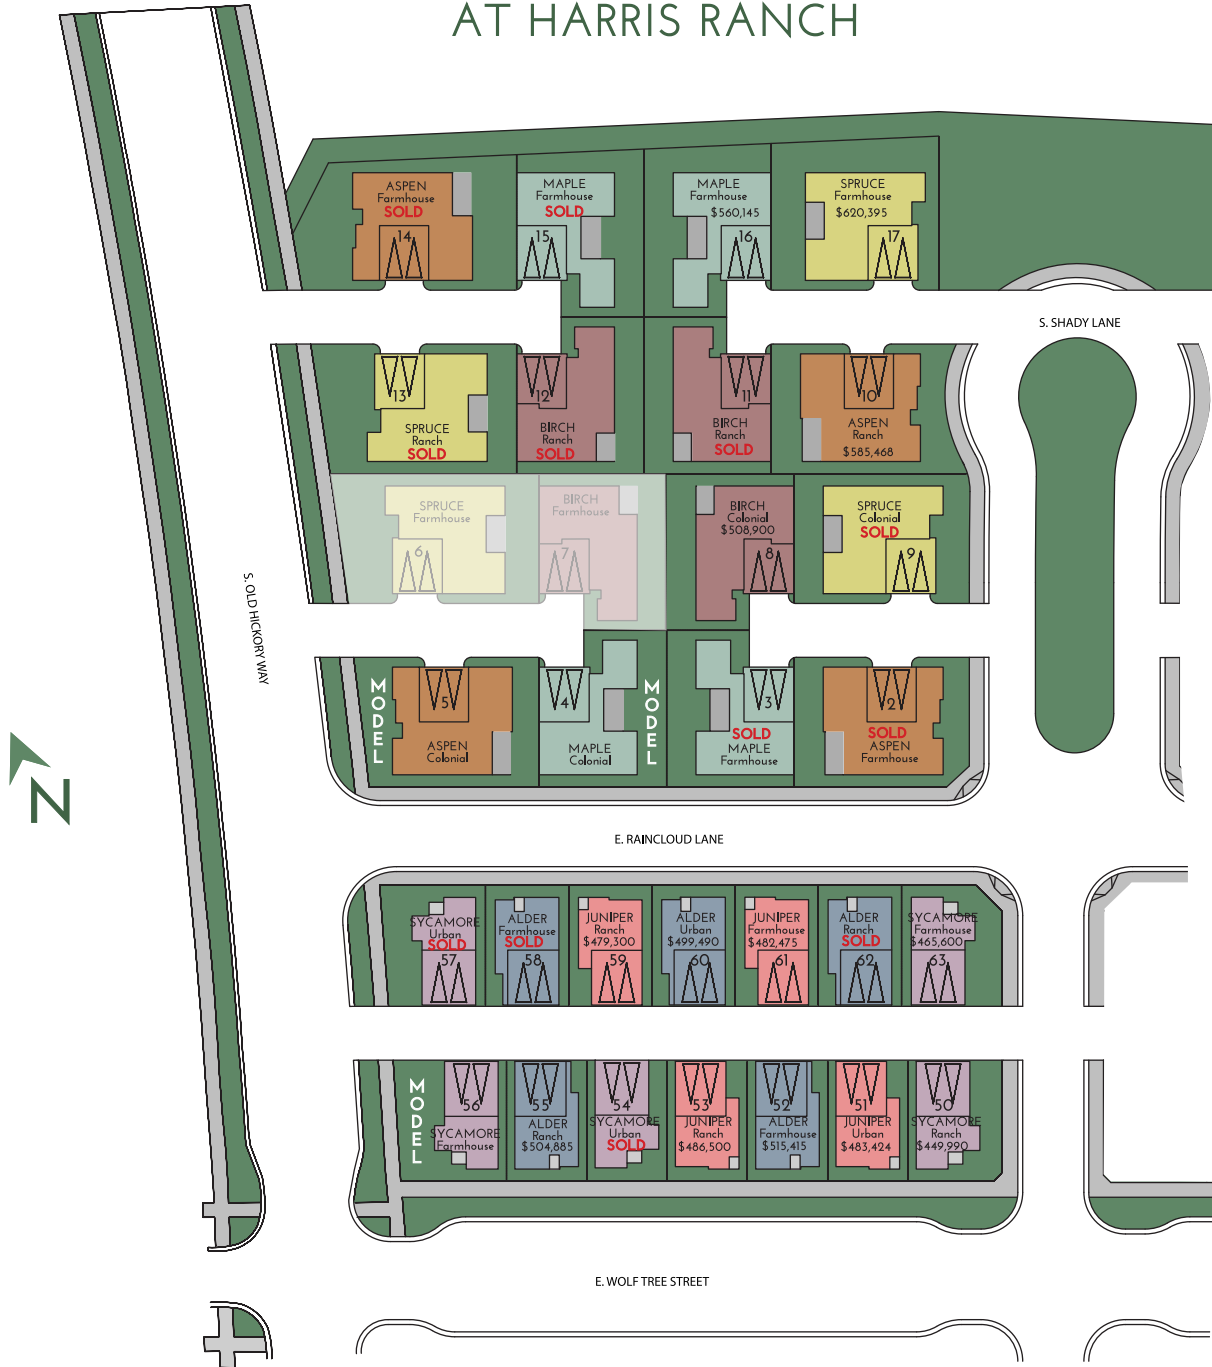

TIMBER SQUARE AT HARRIS RANCH

Truely Loescher | (208) 901-4849
TLoescher@BoiseHunterHomes.com

Lacey Crawford | (208) 572-9037
LCrawford@BoiseHunterHomes.com

COURTYARD HOMES

ELEVATED HOMES