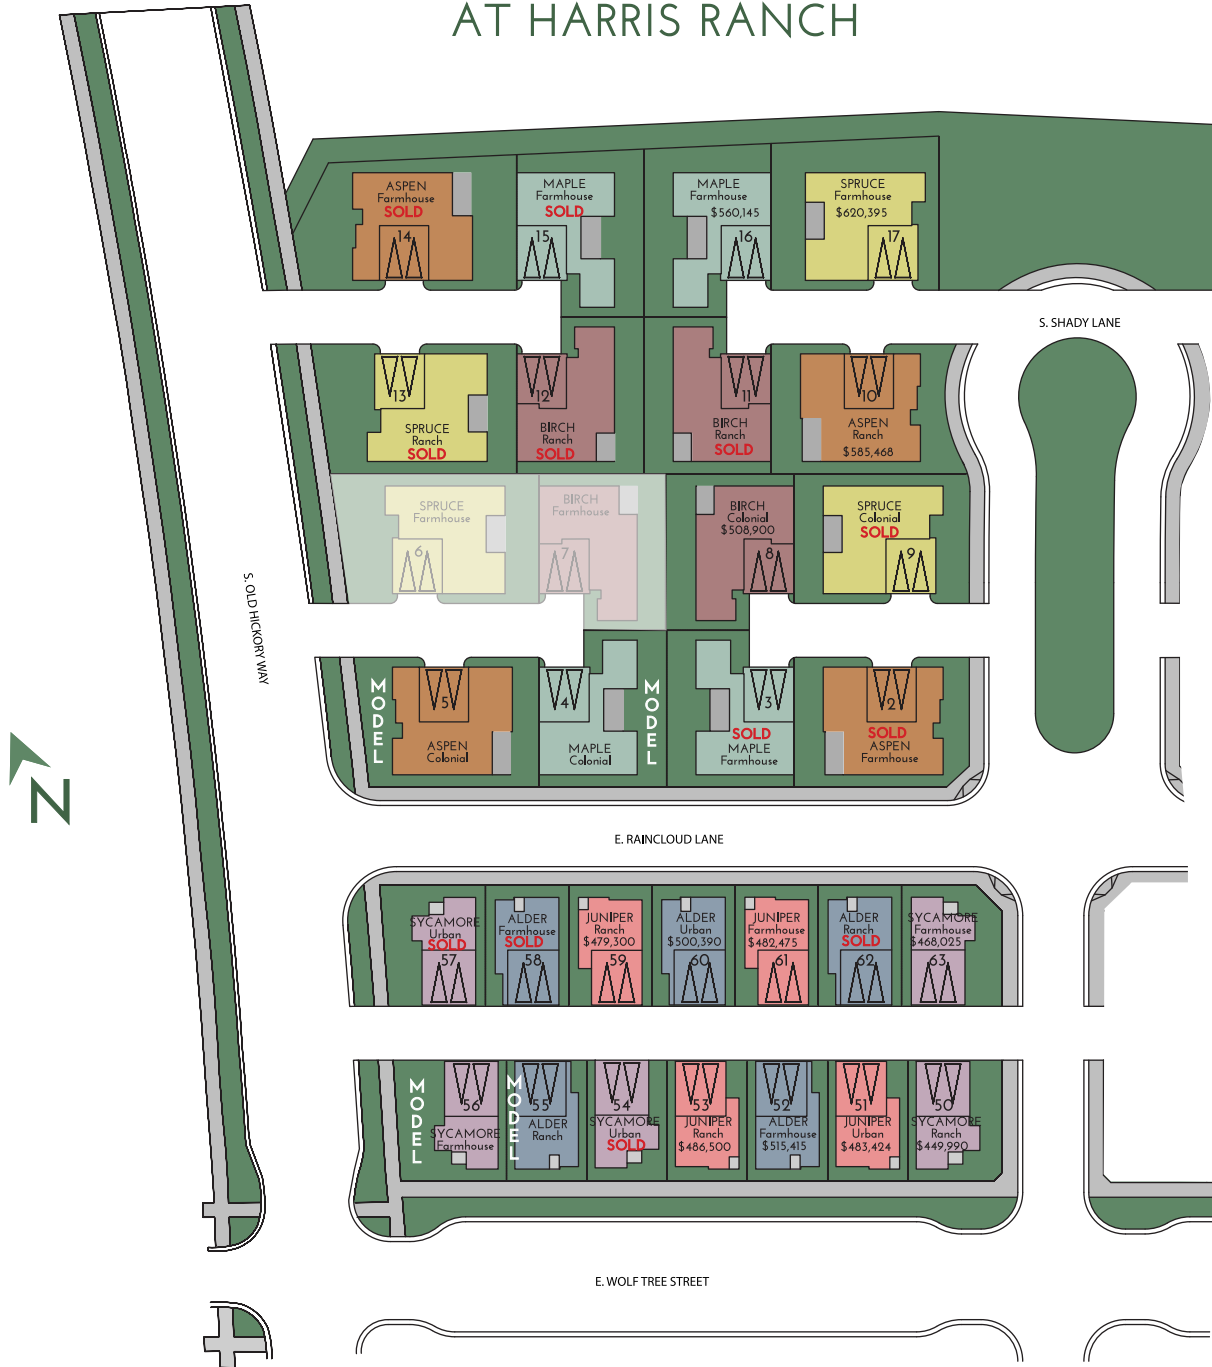

TIMBER SQUARE AT HARRIS RANCH

Truely Loescher | (208) 901-4849
TLoescher@BoiseHunterHomes.com

Lacey Crawford | (208) 572-9037
LCrawford@BoiseHunterHomes.com

COURTYARD HOMES

ELEVATED HOMES