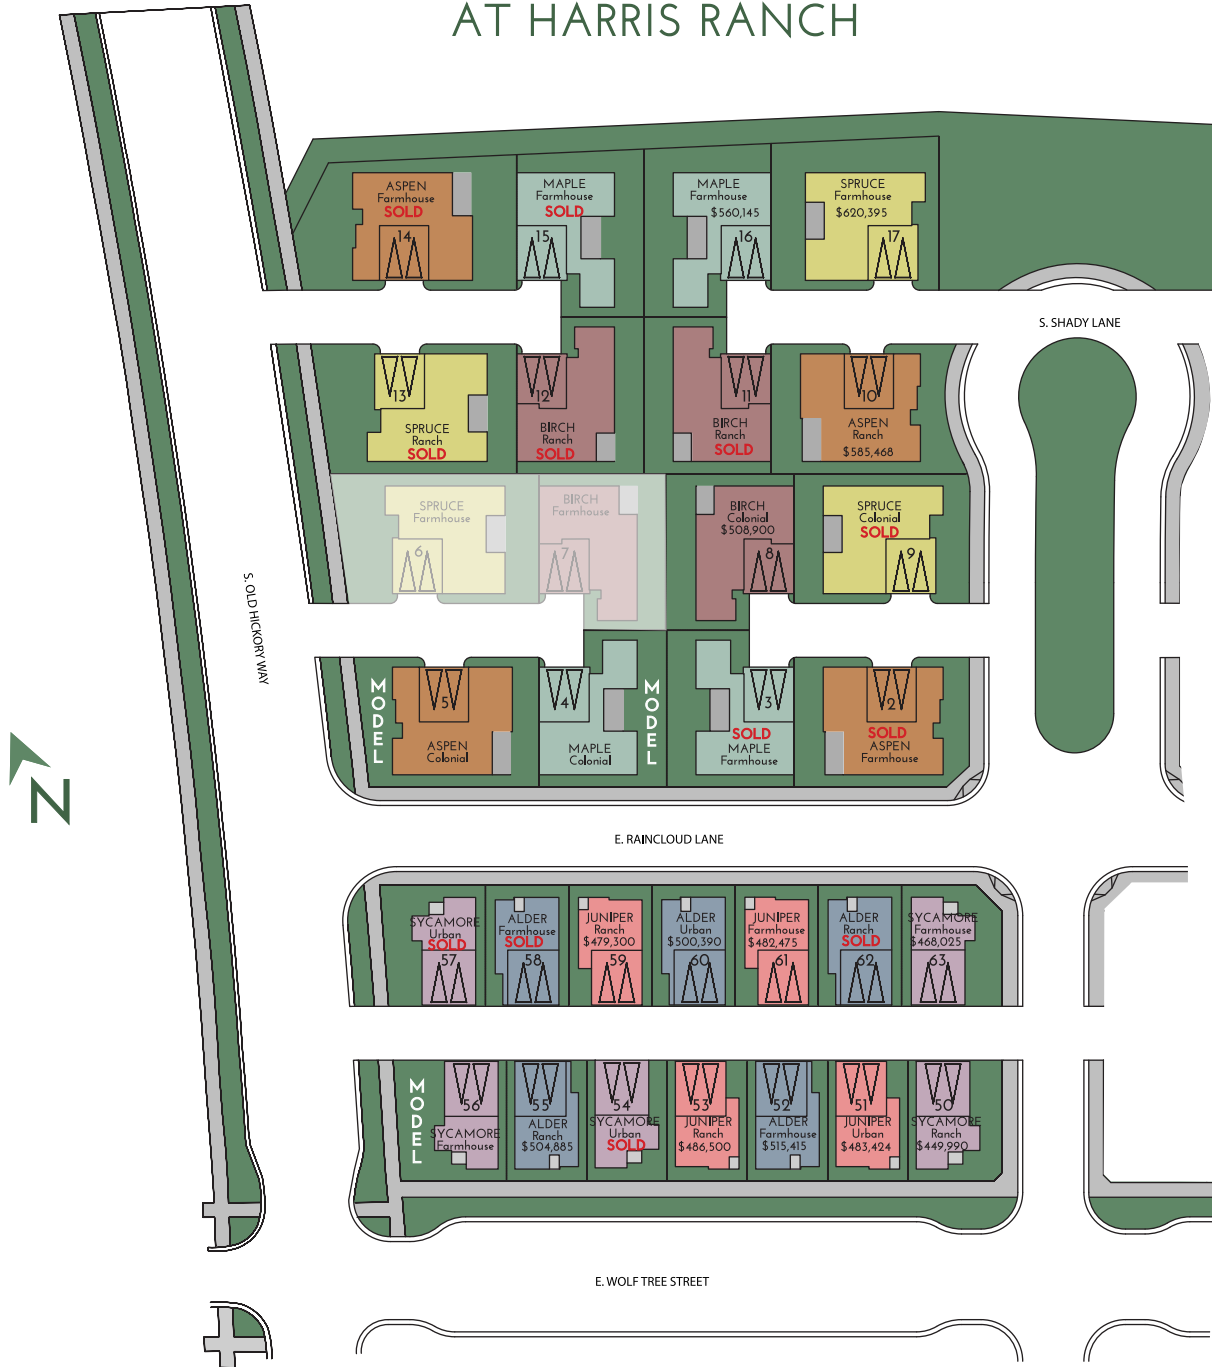

TIMBER SQUARE AT HARRIS RANCH

Truely Loescher | (208) 901-4849
TLoescher@BoiseHunterHomes.com

Lacey Crawford | (208) 572-9037
LCrawford@BoiseHunterHomes.com

COURTYARD HOMES

ELEVATED HOMES