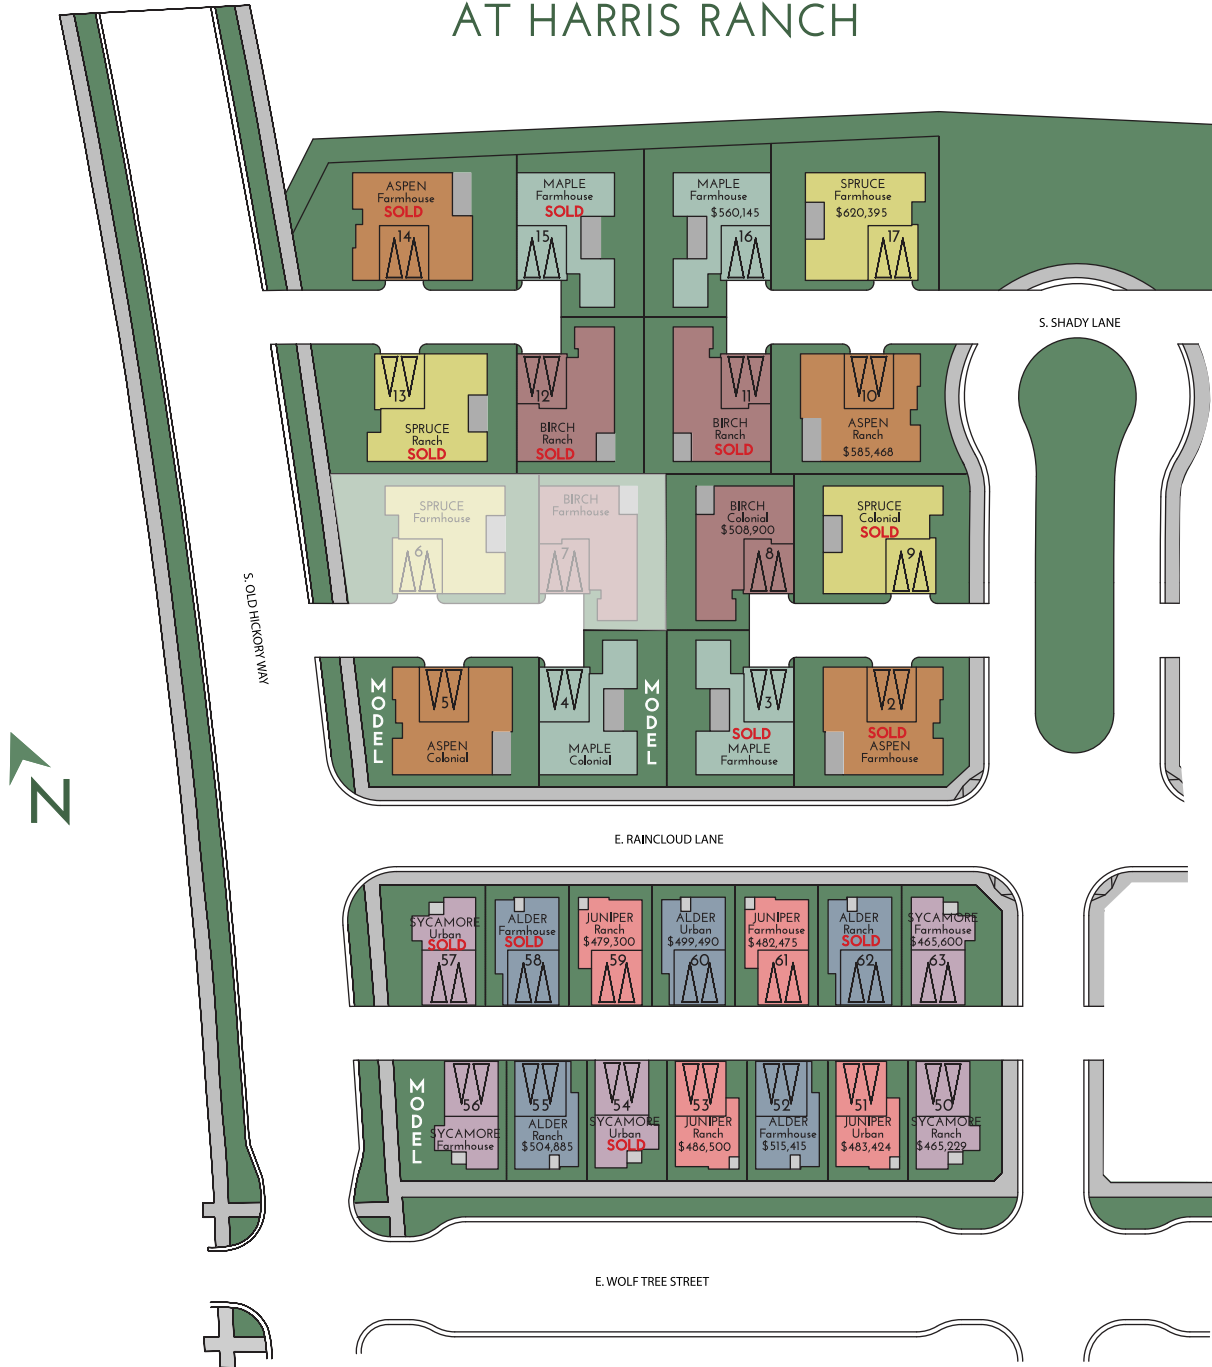

TIMBER SQUARE AT HARRIS RANCH

Truely Loescher | (208) 901-4849
TLoescher@BoiseHunterHomes.com

Lacey Crawford | (208) 572-9037
LCrawford@BoiseHunterHomes.com

COURTYARD HOMES

ELEVATED HOMES