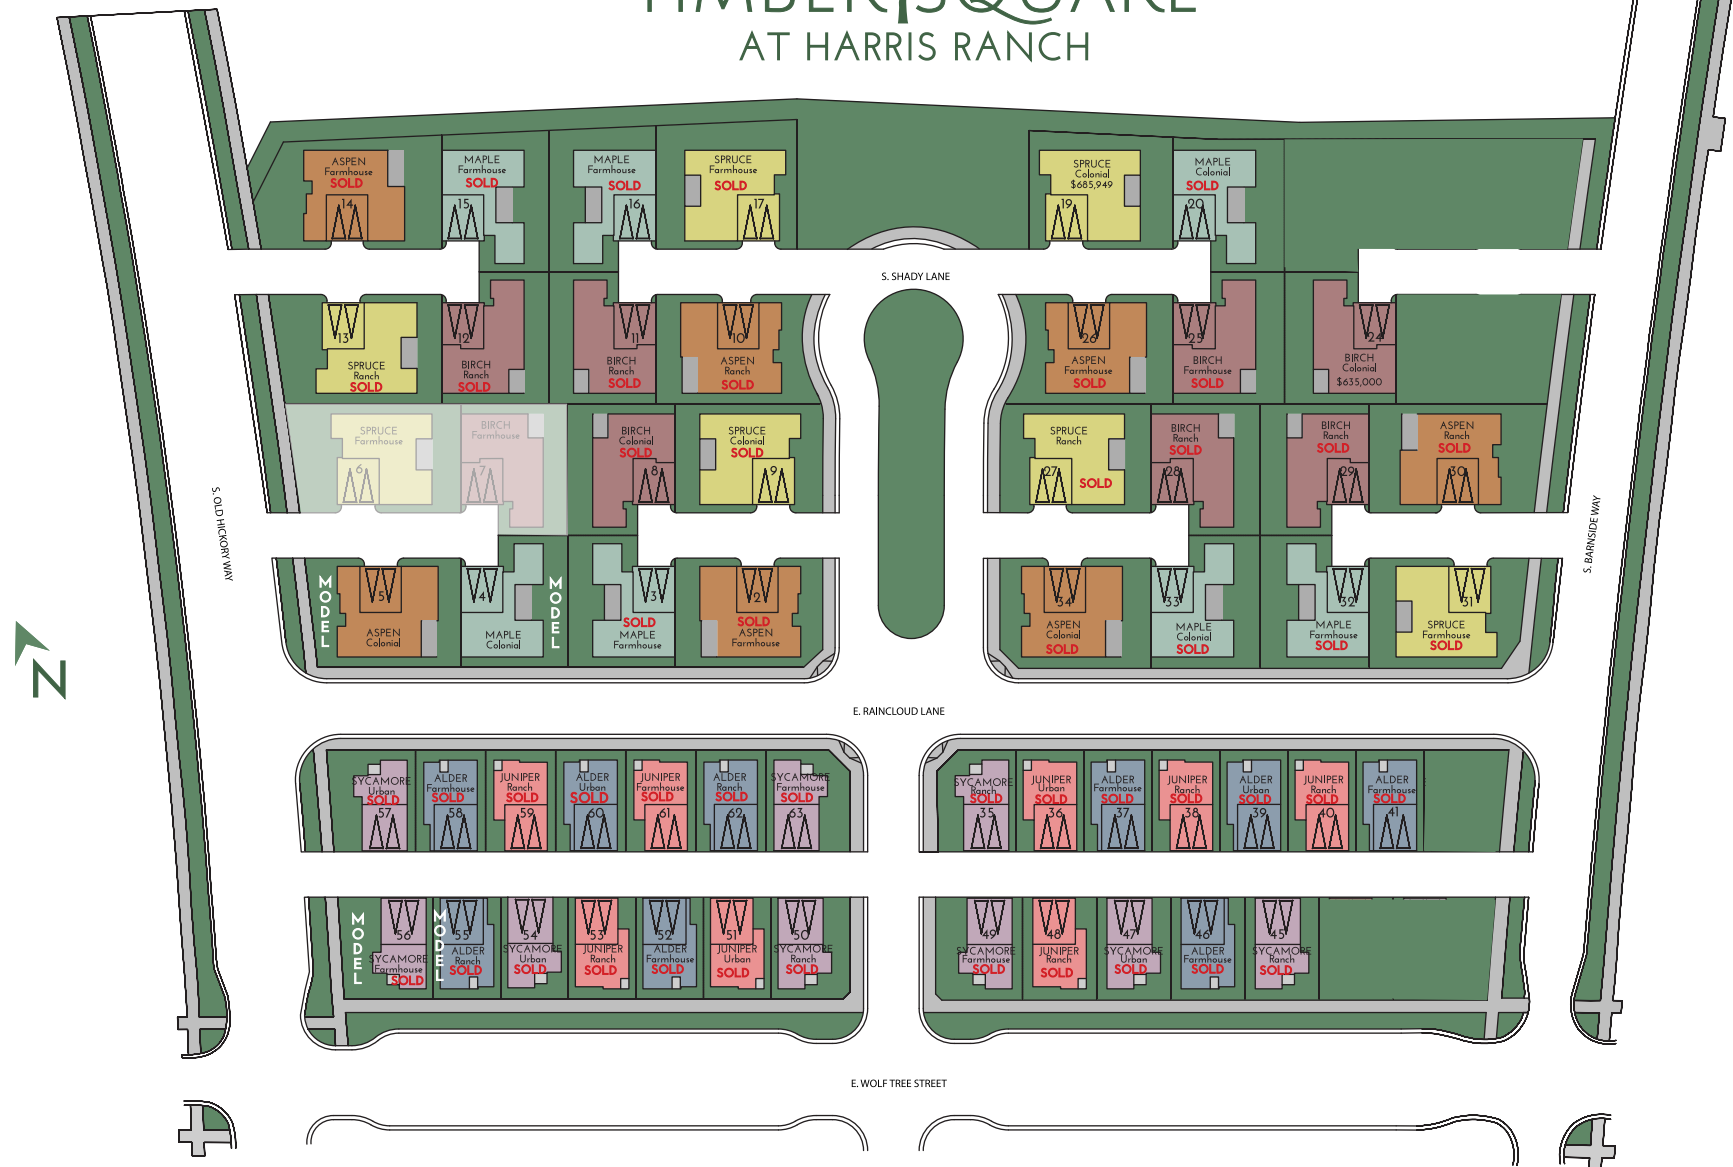

TIMBER SQUARE AT HARRIS RANCH

Lacey Crawford | (208) 860-1810
 LCrawford@BoiseHunterHomes.com

BOISE HUNTER HOMES

COURTYARD HOMES				ELEVATED HOMES		
BIRCH	ASPEN	MAPLE	SPRUCE	SYCAMORE	ALDER	JUNIPER