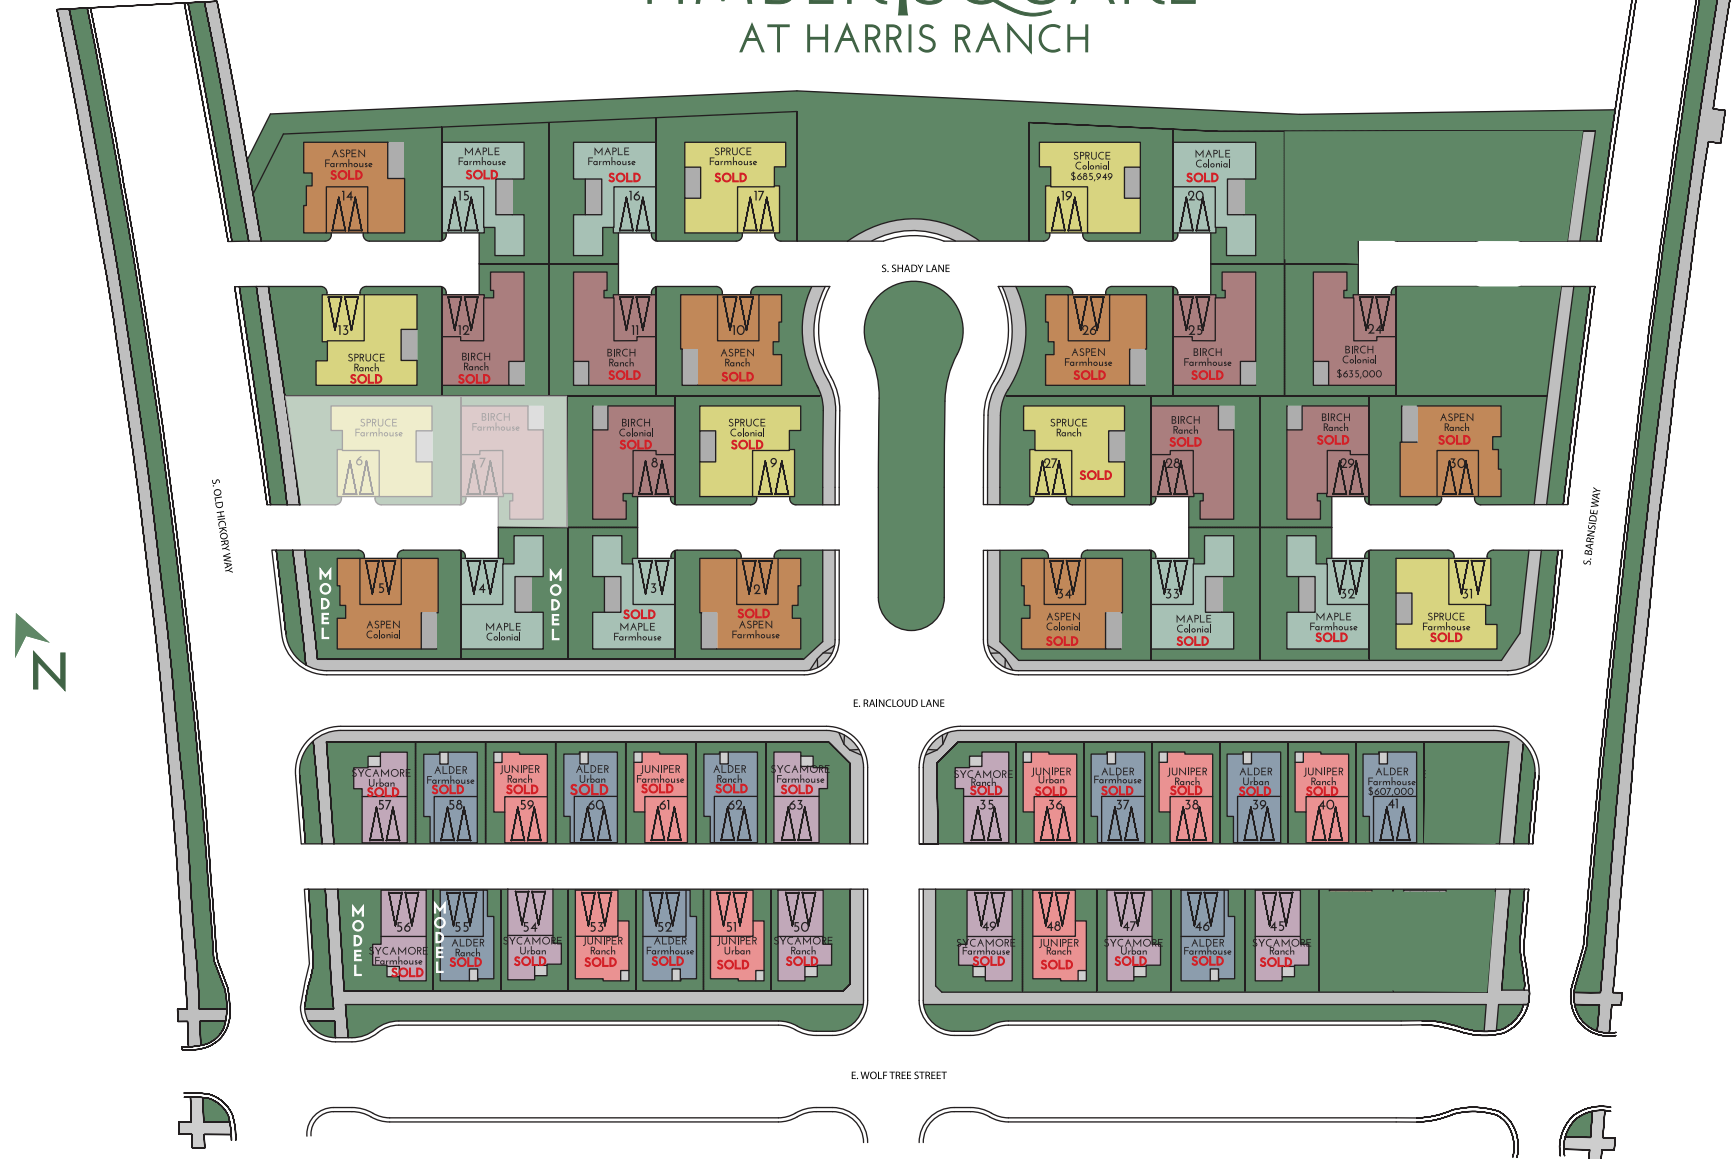

TIMBER SQUARE AT HARRIS RANCH

COURTYARD HOMES

BIRCH	ASPEN	MAPLE	SPRUCE

ELEVATED HOMES

SYCAMORE	ALDER	JUNIPER

Lacey Crawford | (208) 860-1810
 LCrawford@BoiseHunterHomes.com

BOISE HUNTER HOMES

Information subject to change without notice. Updated 9-3-20