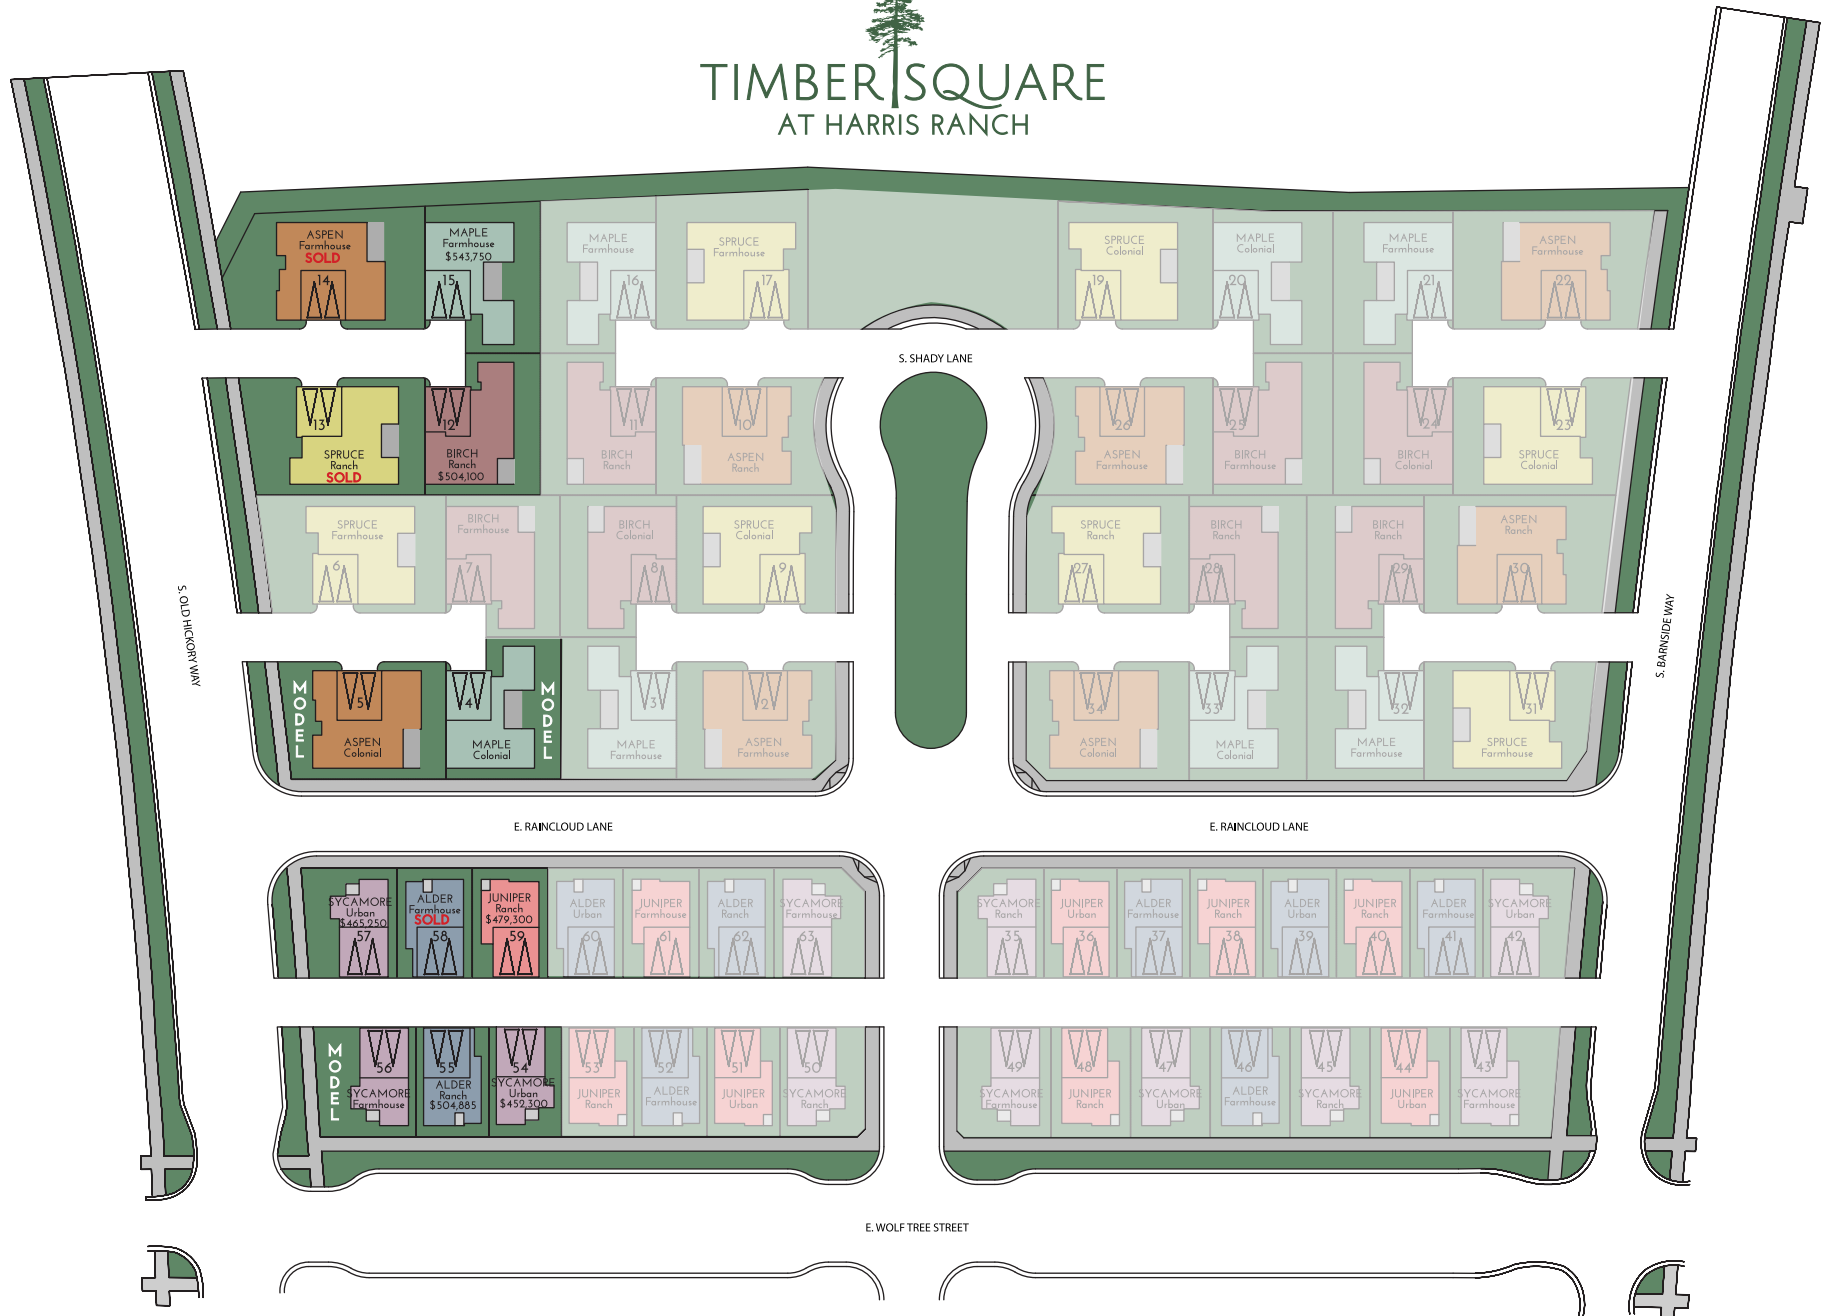

TIMBER SQUARE AT HARRIS RANCH

BOISE HUNTER HOMES

Natalie Gibson | (208)906-9650
NGibson@BoiseHunterHomes.com

Lacey Crawford | (208)572-9037
LCrawford@BoiseHunterHomes.com

COURTYARD HOMES

ELEVATED HOMES