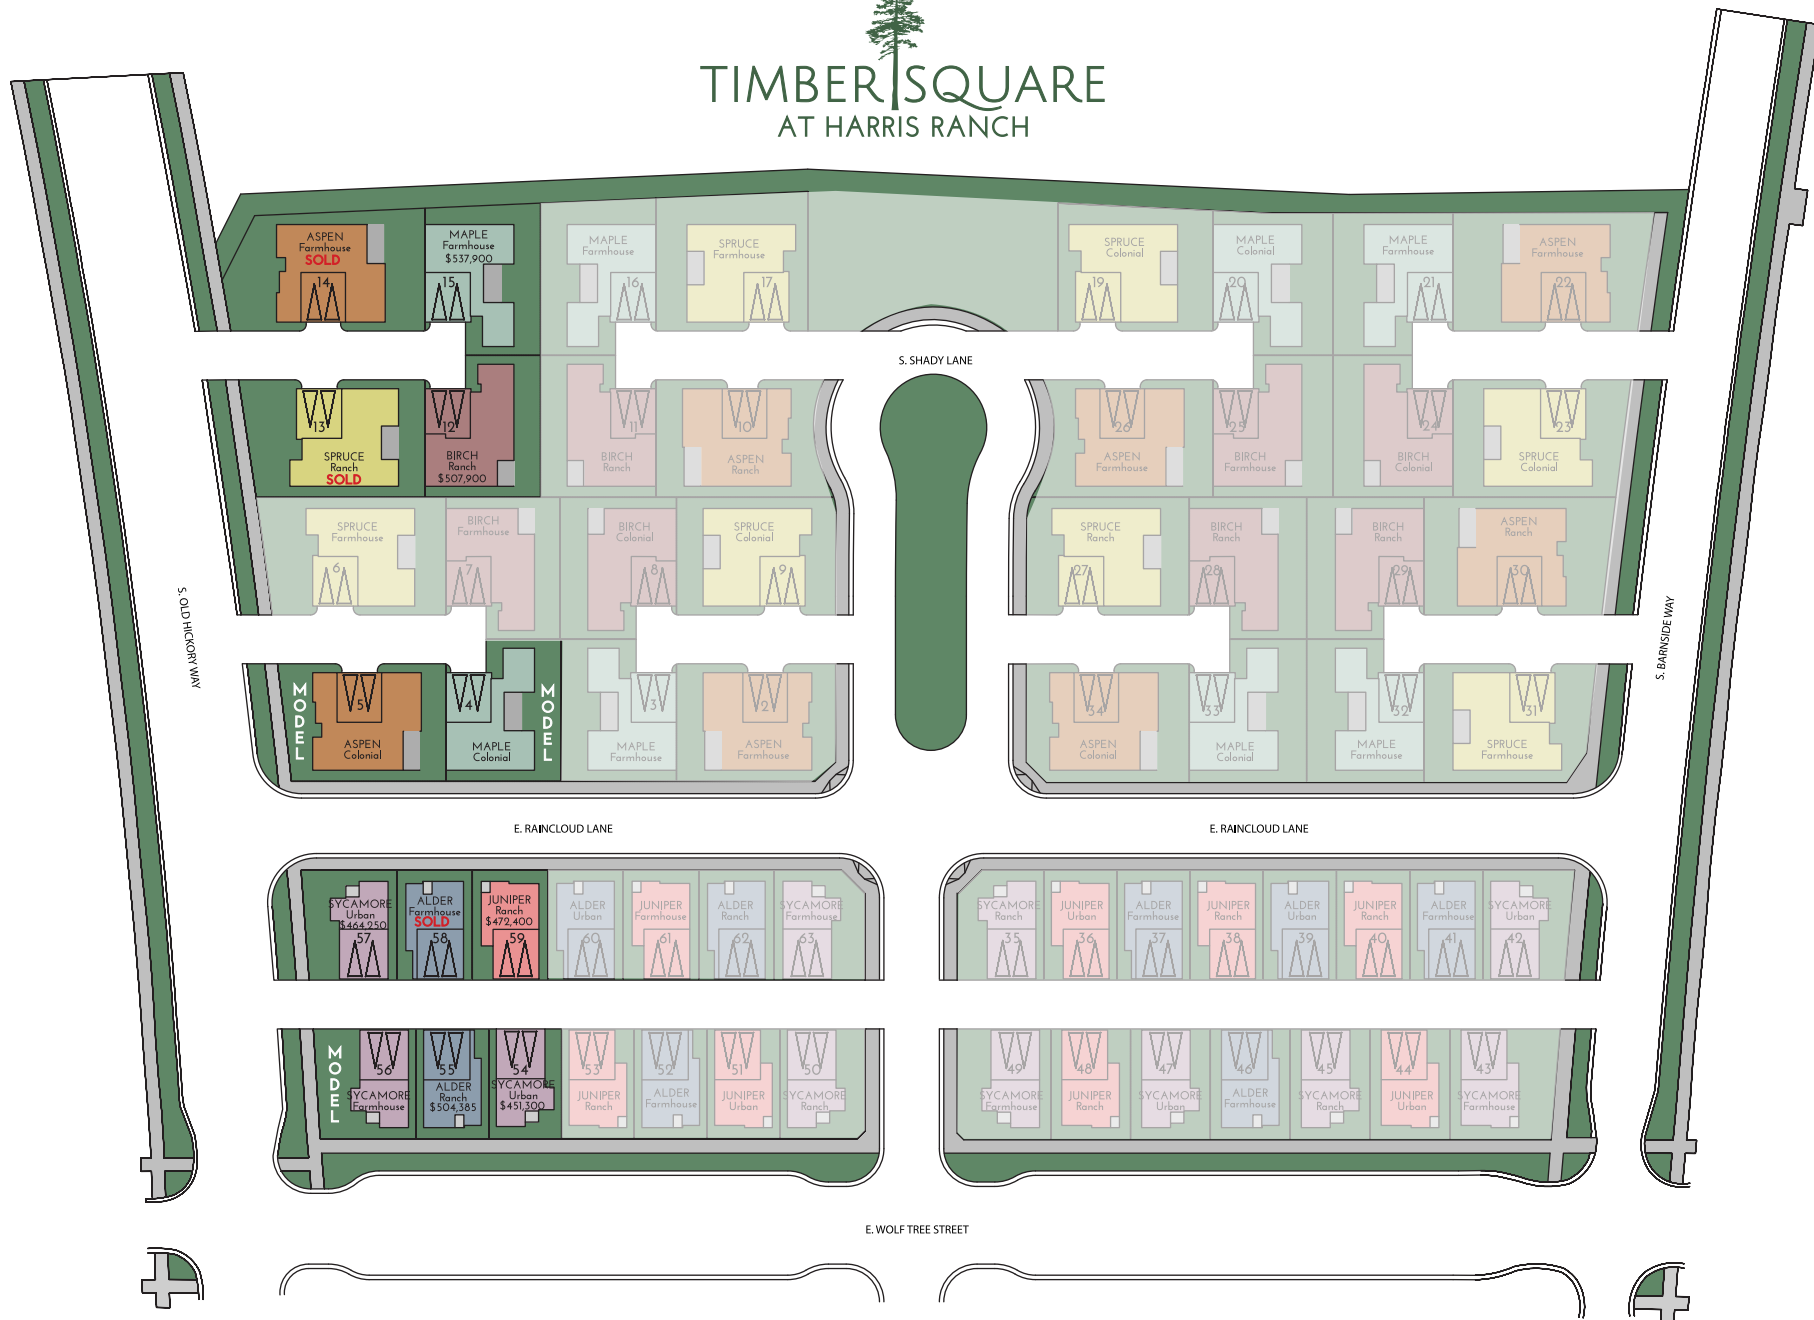

TIMBER SQUARE AT HARRIS RANCH

BOISE HUNTER HOMES

Natalie Gibson | (208)906-9650
NGibson@BoiseHunterHomes.com

Lacey Crawford | (208)572-9037
LCrawford@BoiseHunterHomes.com

COURTYARD HOMES

ELEVATED HOMES