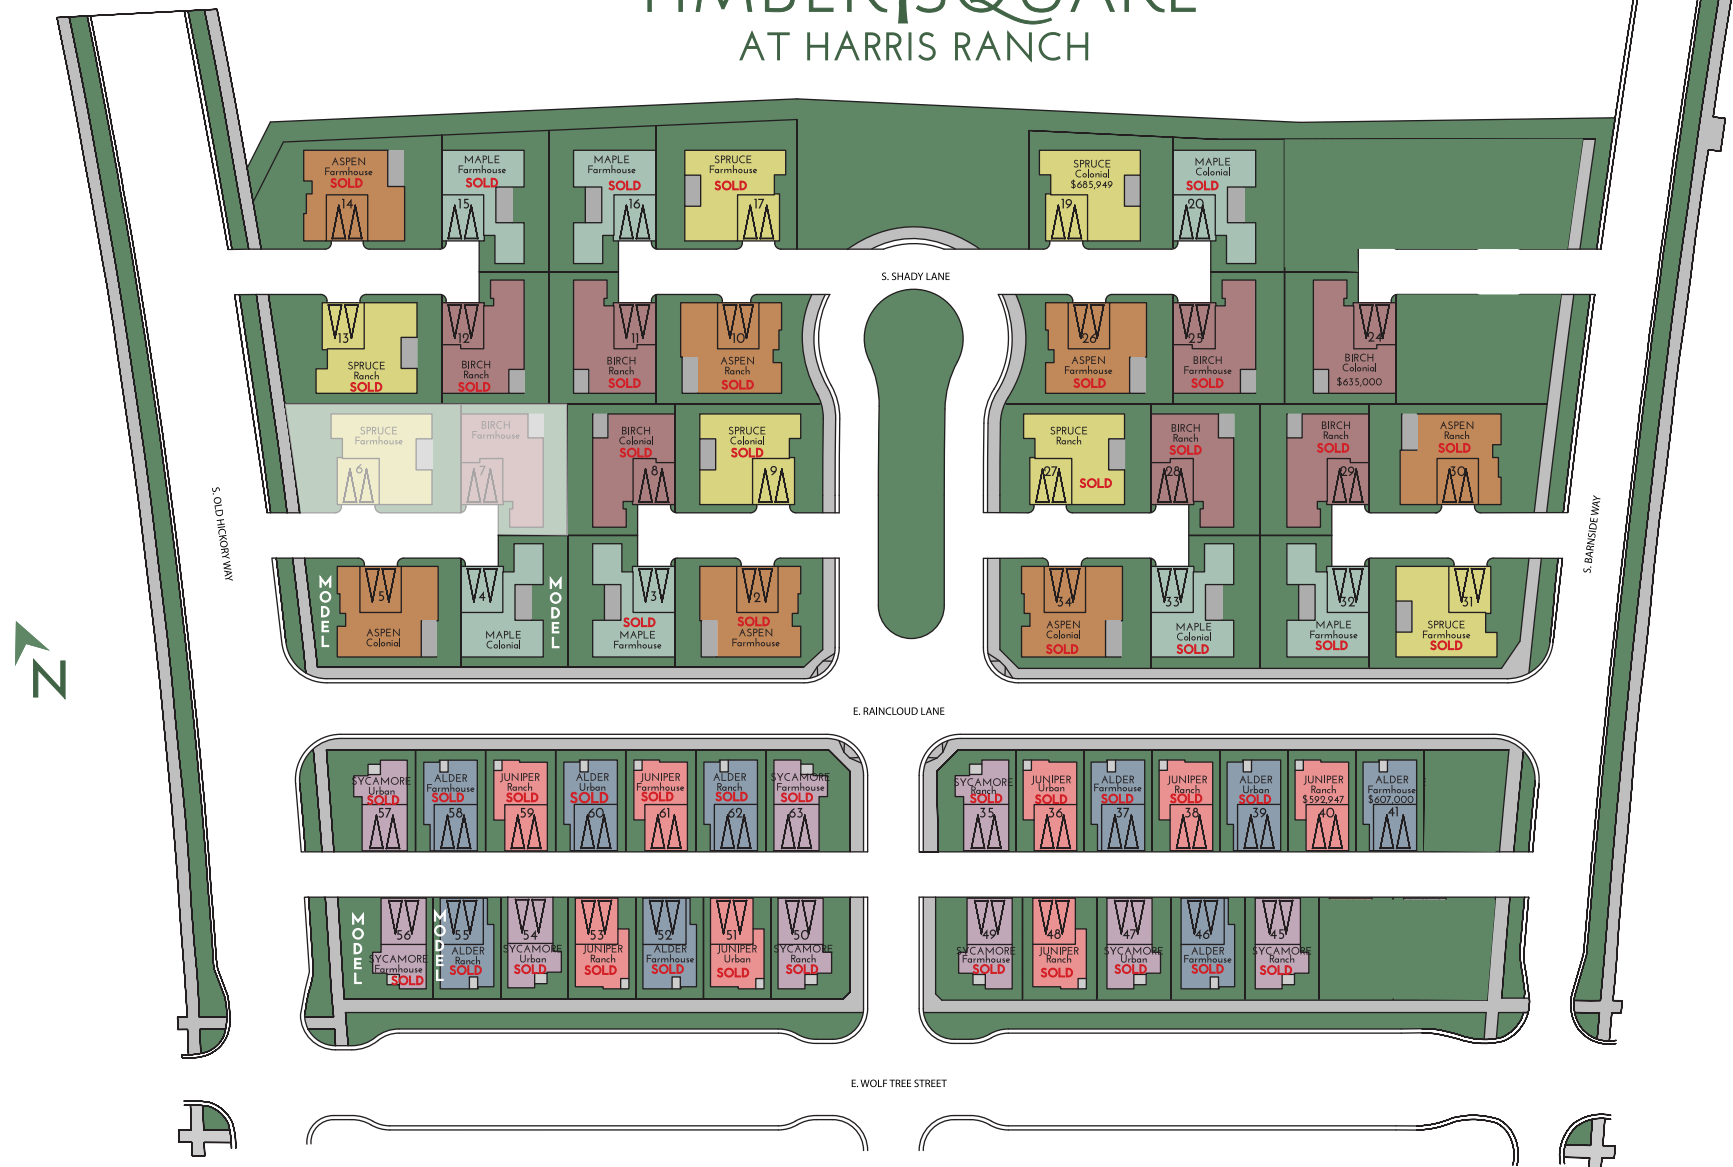

TIMBER SQUARE AT HARRIS RANCH

Lacey Crawford | (208) 860-1810
 LCrawford@BoiseHunterHomes.com

BOISE HUNTER HOMES

COURTYARD HOMES				ELEVATED HOMES		
BIRCH	ASPEN	MAPLE	SPRUCE	SYCAMORE	ALDER	JUNIPER