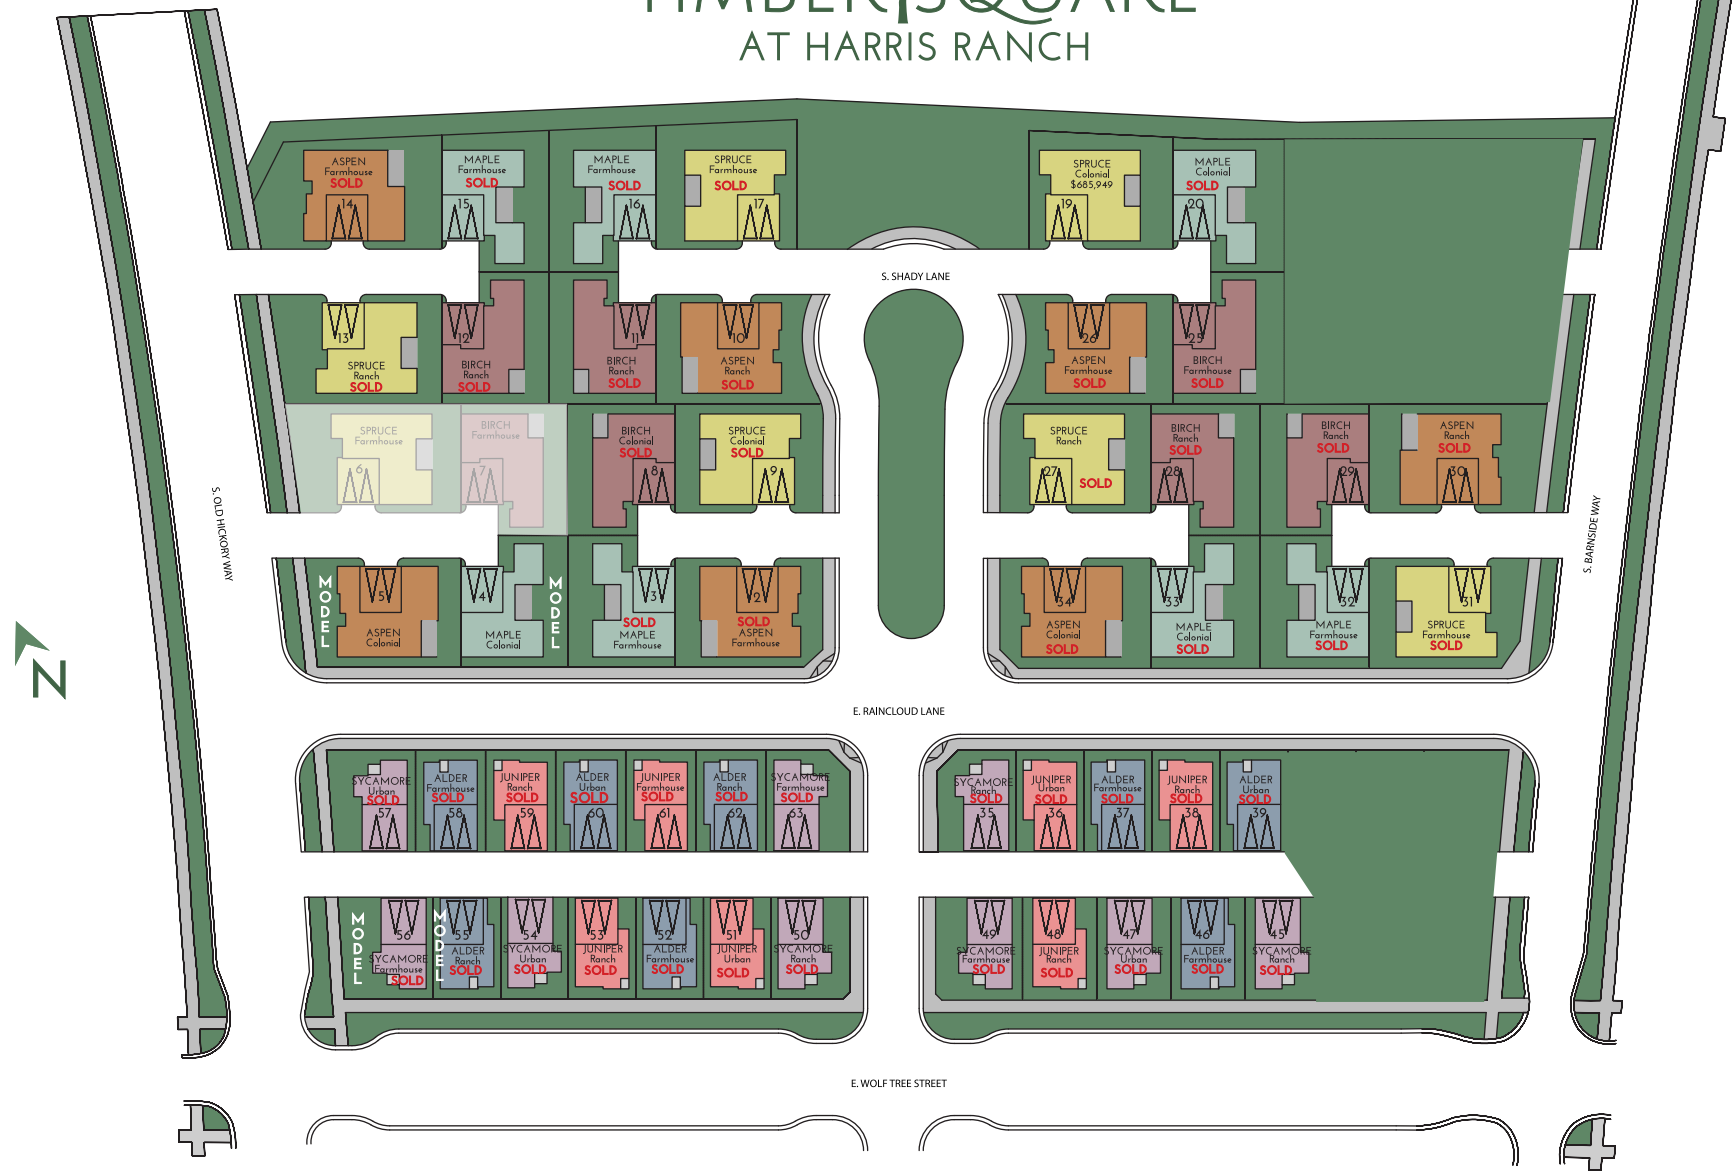

# TIMBER SQUARE AT HARRIS RANCH

COURTYARD HOMES

BIRCH	ASPEN	MAPLE	SPRUCE

ELEVATED HOMES

SYCAMORE	ALDER	JUNIPER

Lacey Crawford | (208) 860-1810  
 LCrawford@BoiseHunterHomes.com

**BOISE HUNTER**  
 HOMES