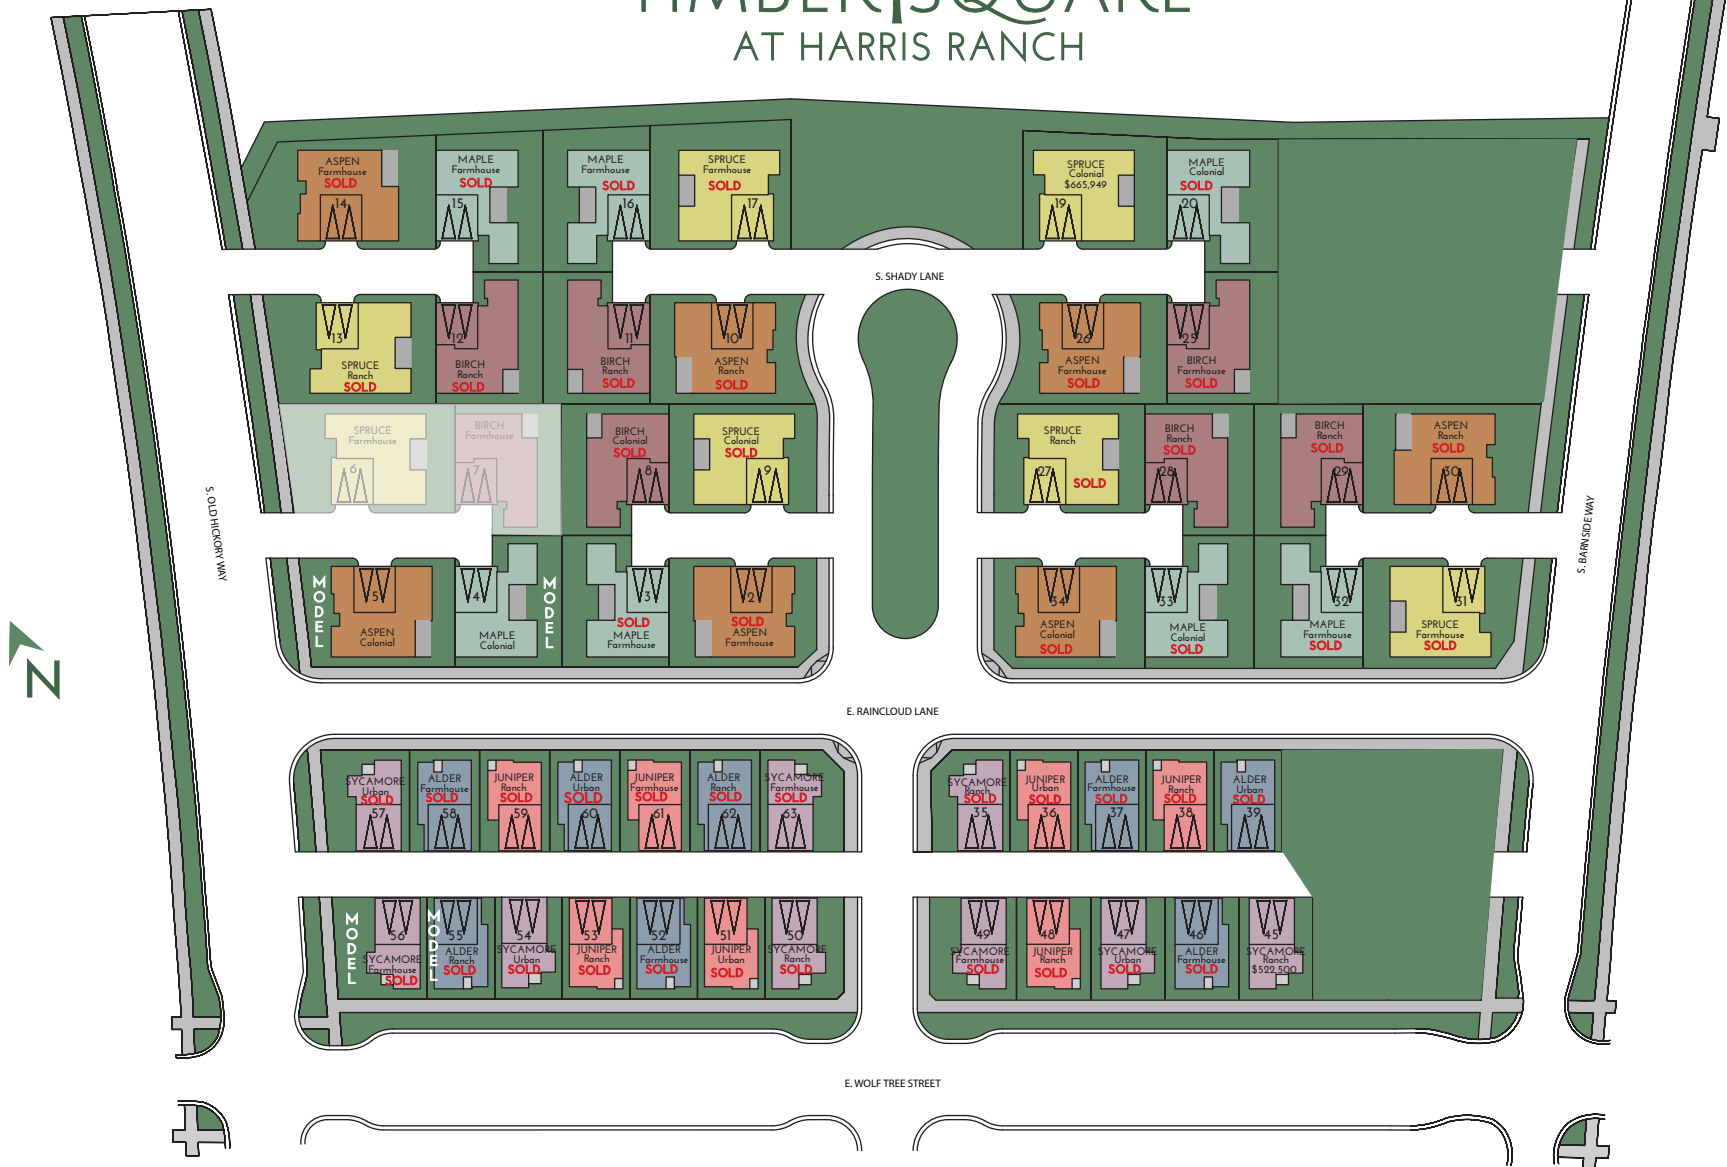

TIMBER SQUARE AT HARRIS RANCH

Truely Loescher | (208) 901-4849
TLoescher@BoiseHunterHomes.com

Lacey Crawford | (208) 860-1810
LCrawford@BoiseHunterHomes.com

COURTYARD HOMES				ELEVATED HOMES		
BIRCH	ASPEN	MAPLE	SPRUCE	SYCAMORE	ALDER	JUNIPER