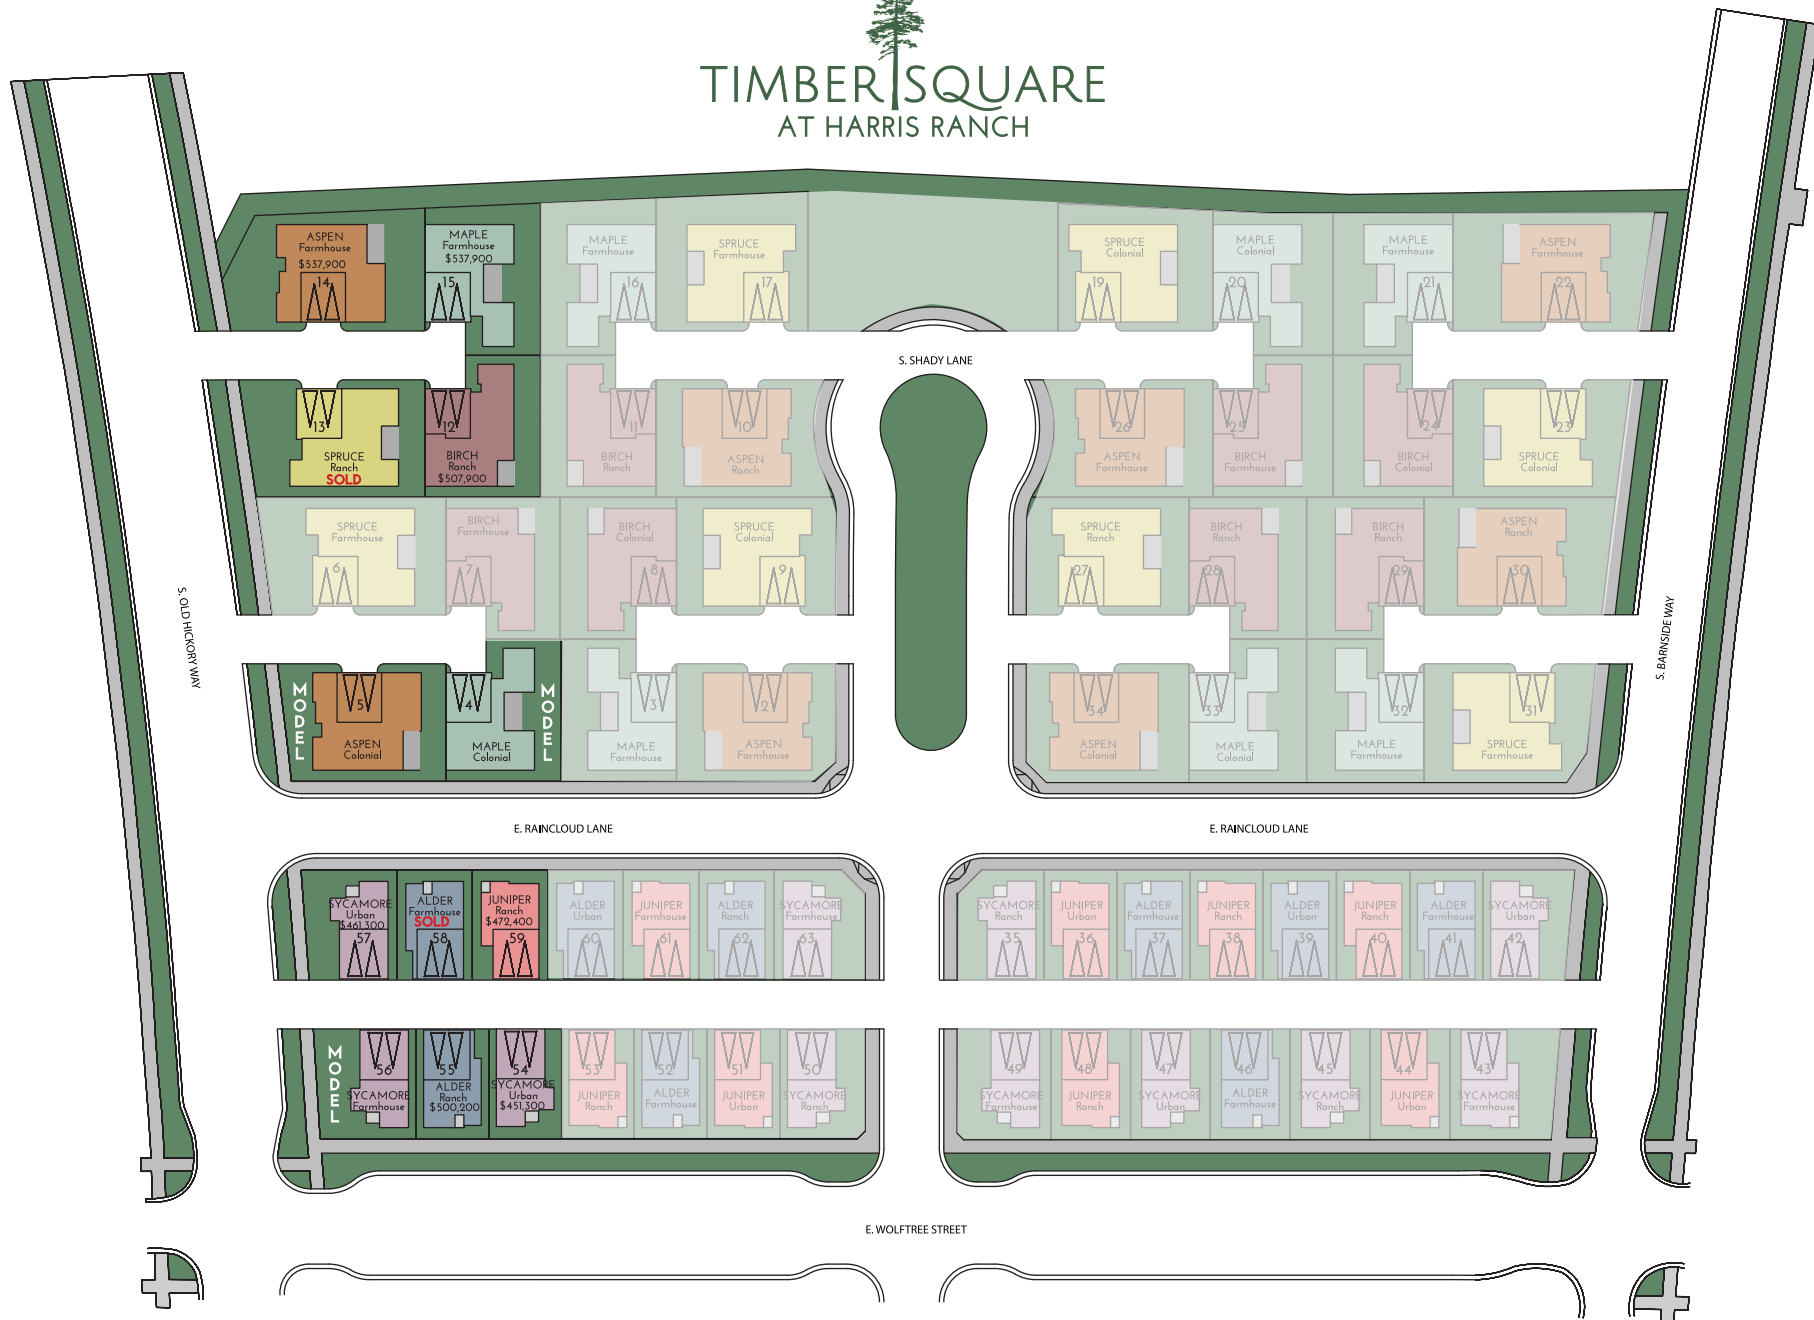

TIMBER SQUARE AT HARRIS RANCH

BOISE HUNTER HOMES

Natalie Gibson | (208)906-9650
NGibson@BoiseHunterHomes.com

Lacey Crawford | (208)572-9037
LCrawford@BoiseHunterHomes.com

COURTYARD HOMES

ELEVATED HOMES