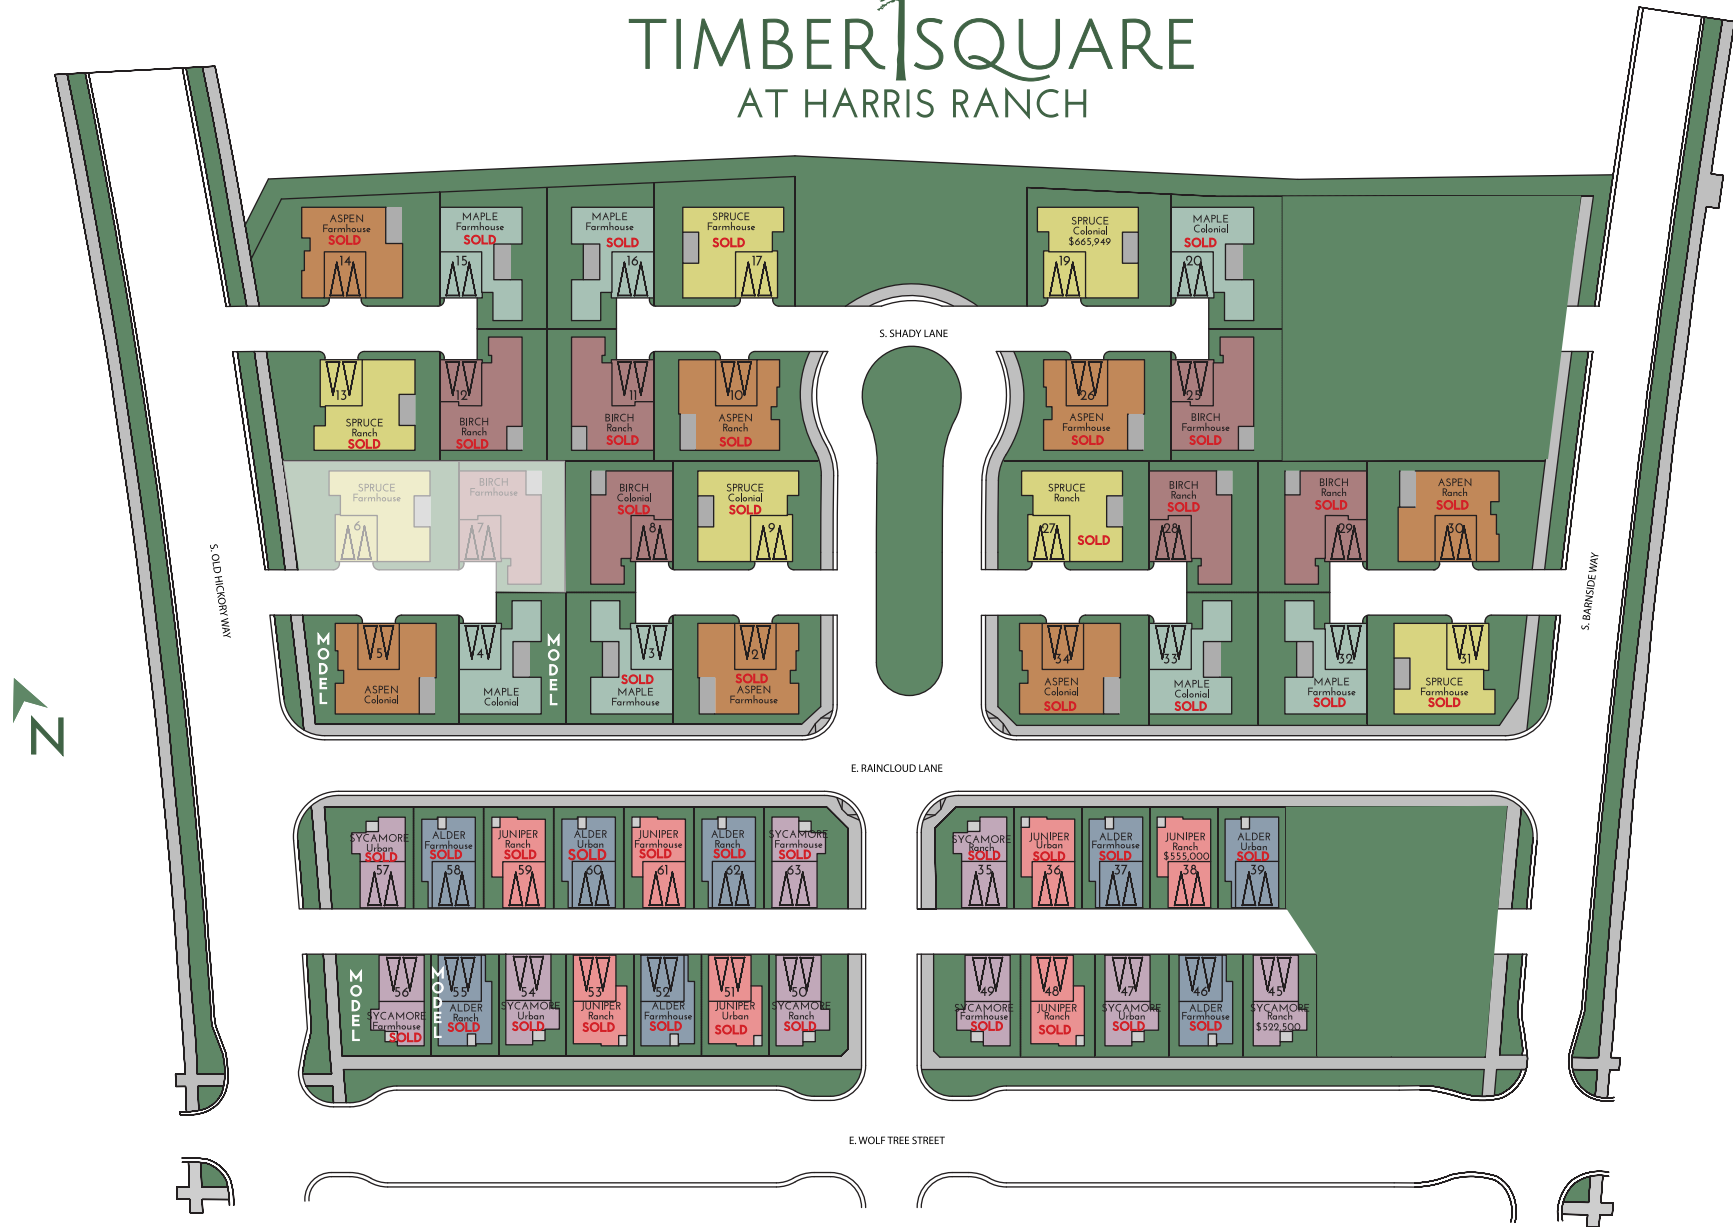

# TIMBER SQUARE AT HARRIS RANCH

Truely Loescher | (208) 901-4849  
 TLoescher@BoiseHunterHomes.com

Lacey Crawford | (208) 860-1810  
 LCrawford@BoiseHunterHomes.com

**BOISE HUNTER**  
 HOMES

COURTYARD HOMES