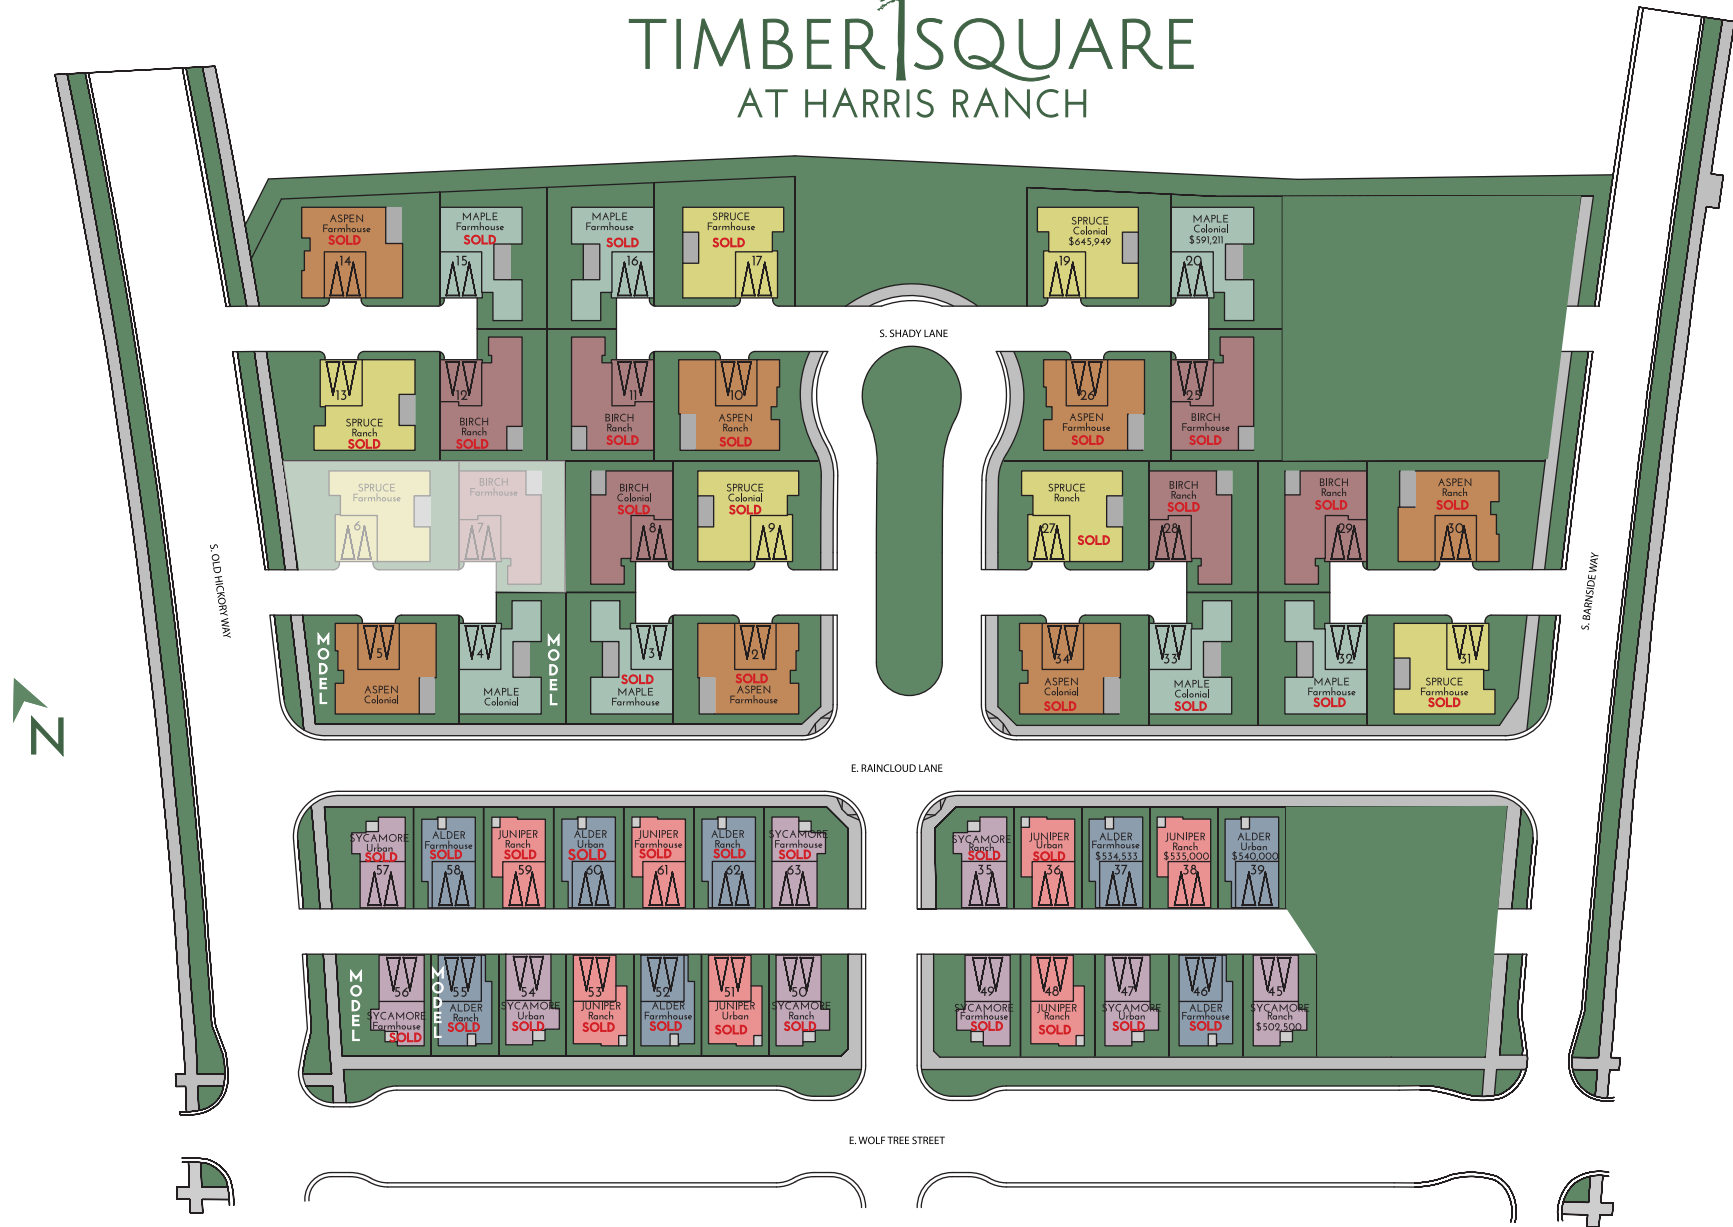

TIMBER SQUARE AT HARRIS RANCH

Truely Loescher | (208) 901-4849
TLoescher@BoiseHunterHomes.com

Lacey Crawford | (208) 860-1810
LCrawford@BoiseHunterHomes.com

BOISE HUNTER HOMES

COURTYARD HOMES

ELEVATED HOMES