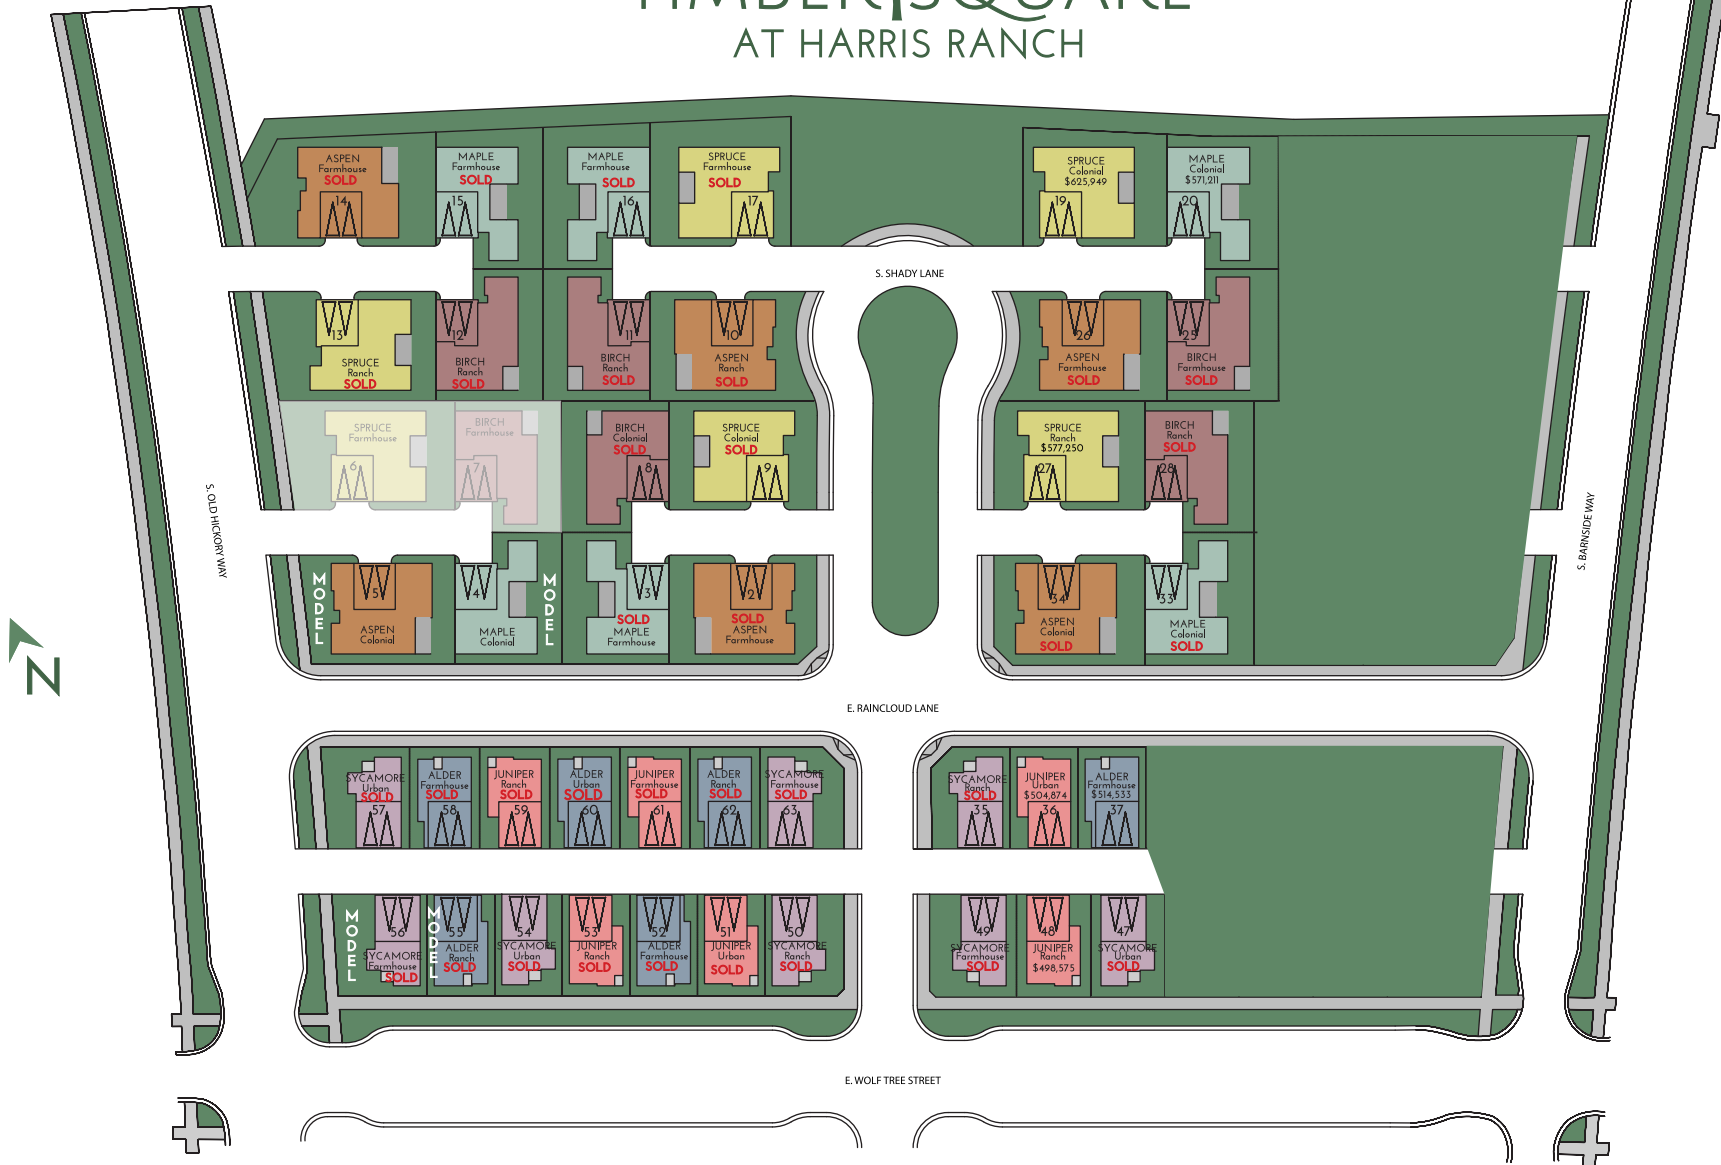

TIMBER SQUARE AT HARRIS RANCH

Truely Loescher | (208) 901-4849
 TLoescher@BoiseHunterHomes.com

Lacey Crawford | (208) 572-9037
 LCrawford@BoiseHunterHomes.com

BOISE HUNTER
 HOMES

COURTYARD HOMES

ELEVATED HOMES