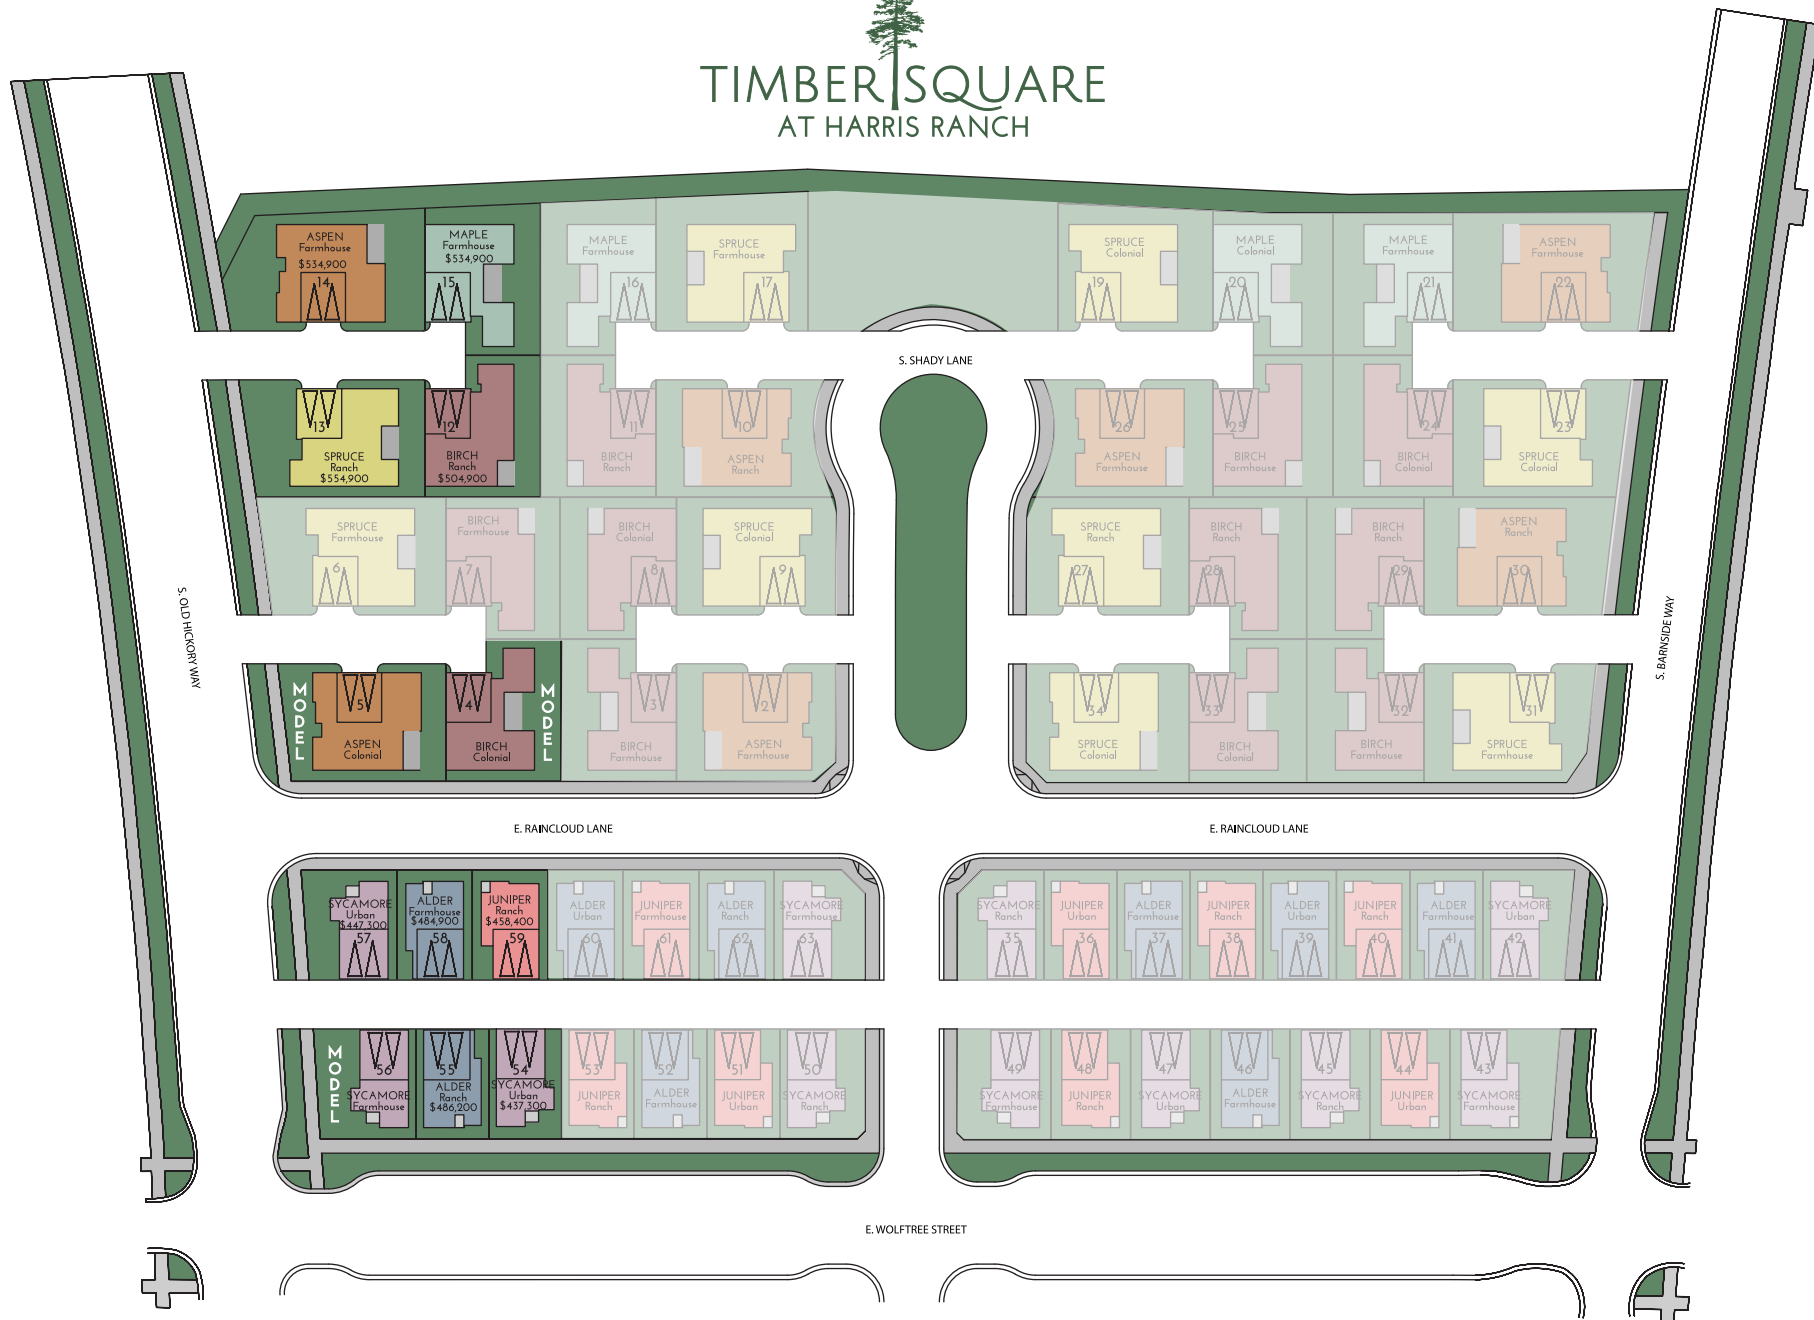

TIMBER SQUARE AT HARRIS RANCH

BOISE HUNTER HOMES

NATALIE GIBSON | (208)906-9650
NGIBSON@BOISEHUNTERHOMES.COM

MOTORCOURT HOMES

ELEVATED HOMES