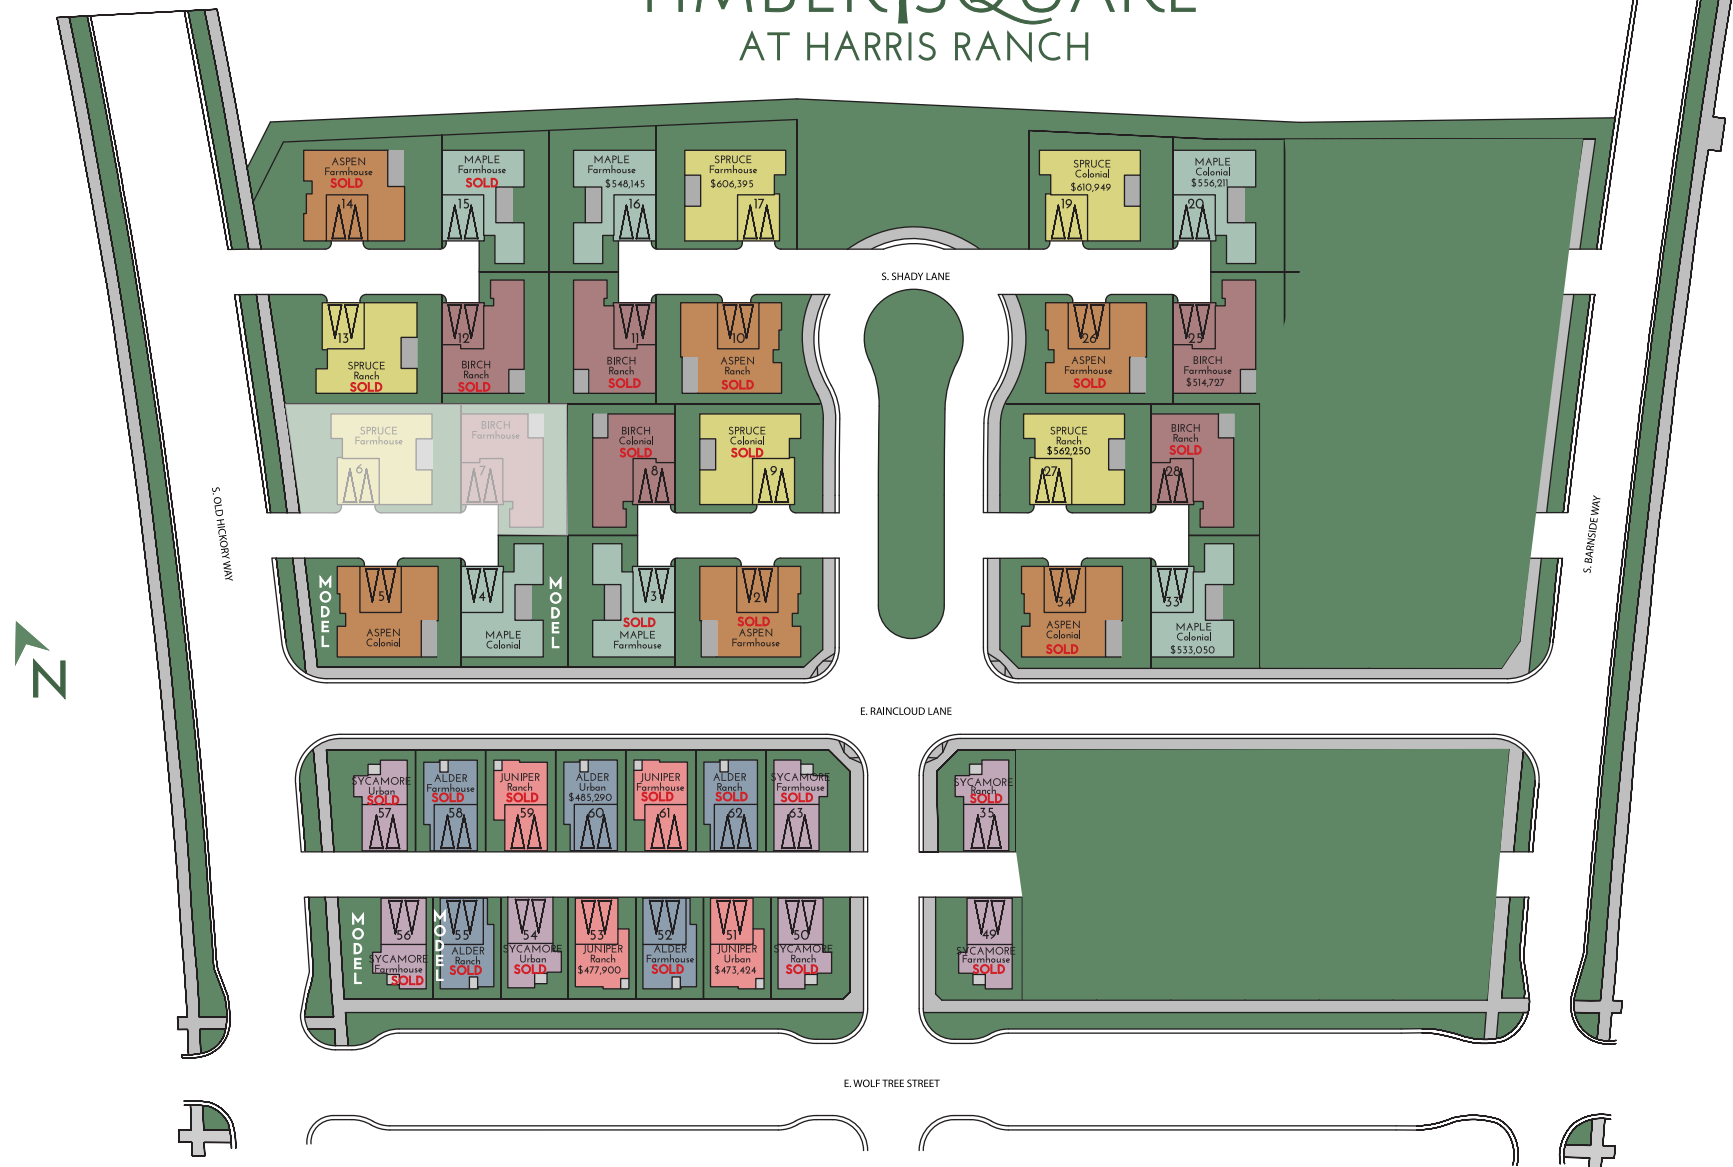

# TIMBER SQUARE AT HARRIS RANCH

Truely Loescher | (208) 901-4849  
 TLoescher@BoiseHunterHomes.com

Lacey Crawford | (208) 572-9037  
 LCrawford@BoiseHunterHomes.com

COURTYARD HOMES				ELEVATED HOMES		
BIRCH	ASPEN	MAPLE	SPRUCE	SYCAMORE	ALDER	JUNIPER