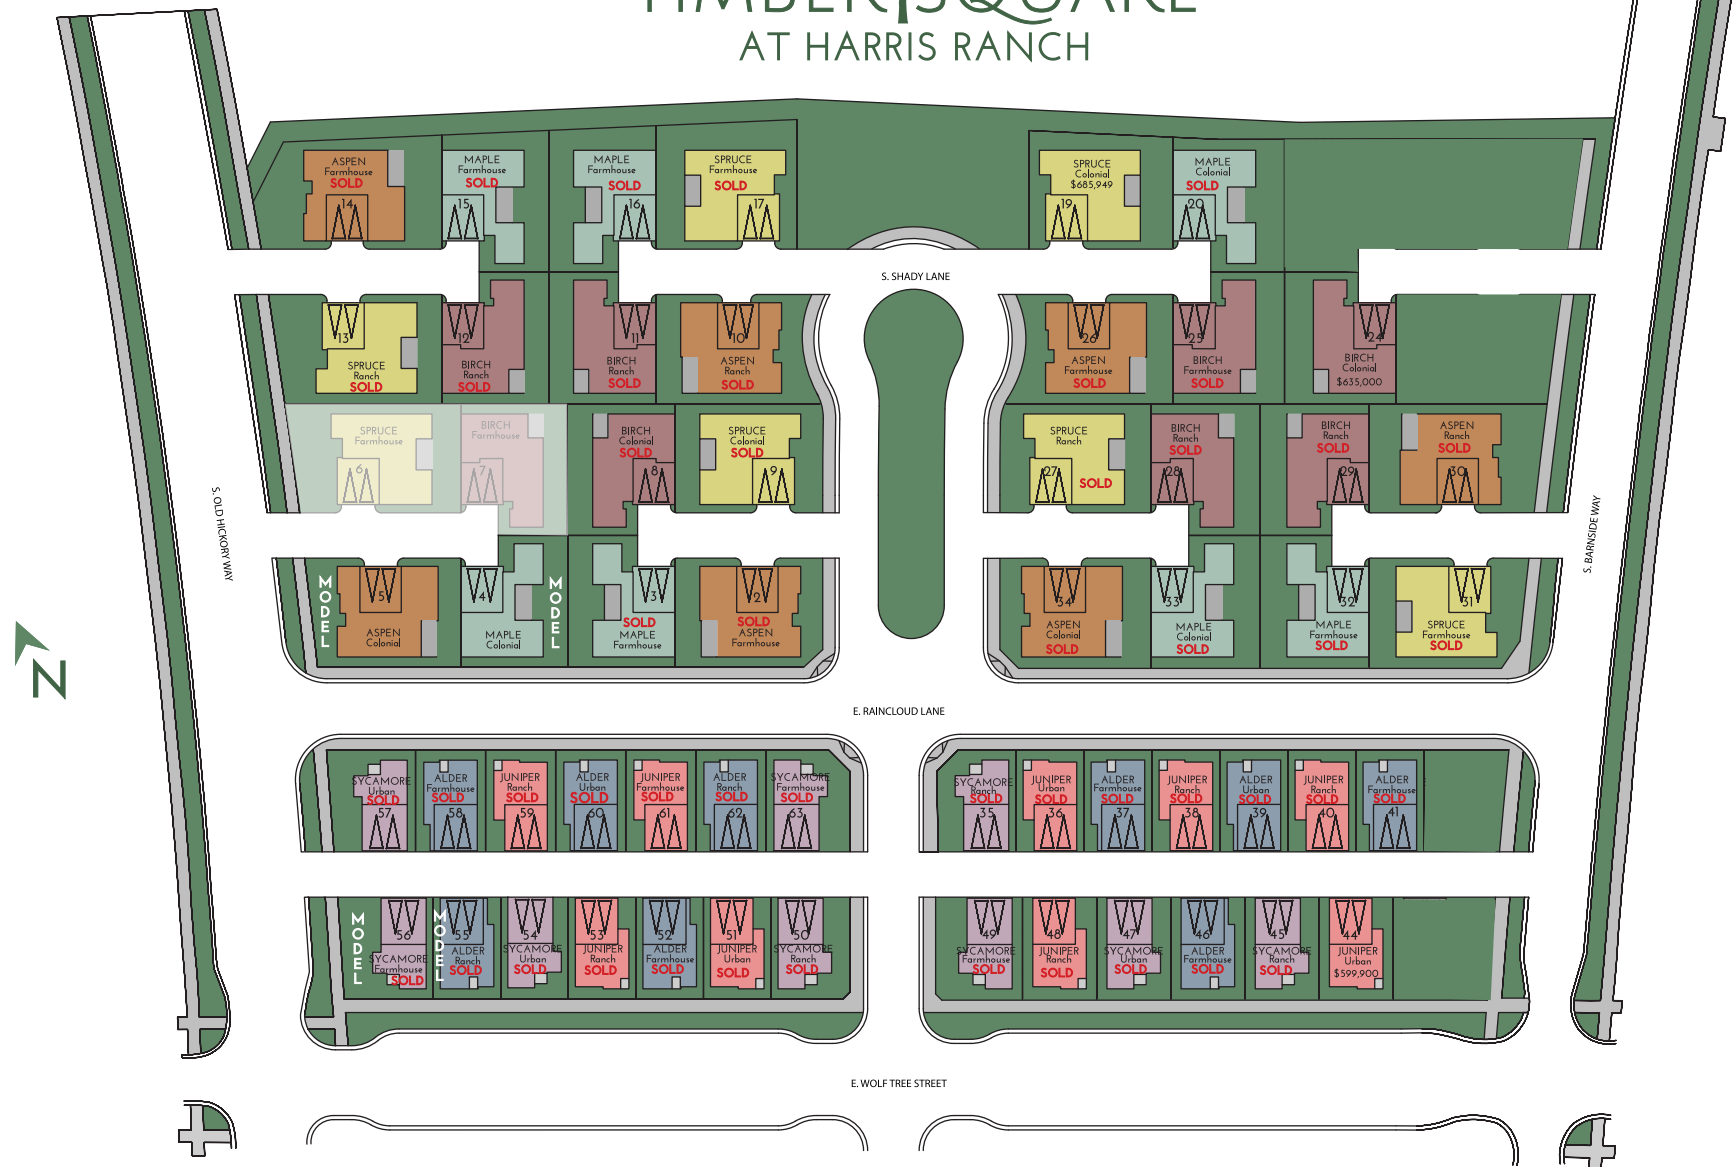

TIMBER SQUARE AT HARRIS RANCH

Lacey Crawford | (208) 860-1810
 LCrawford@BoiseHunterHomes.com

BOISE HUNTER HOMES

COURTYARD HOMES				ELEVATED HOMES		
BIRCH	ASPEN	MAPLE	SPRUCE	SYCAMORE	ALDER	JUNIPER