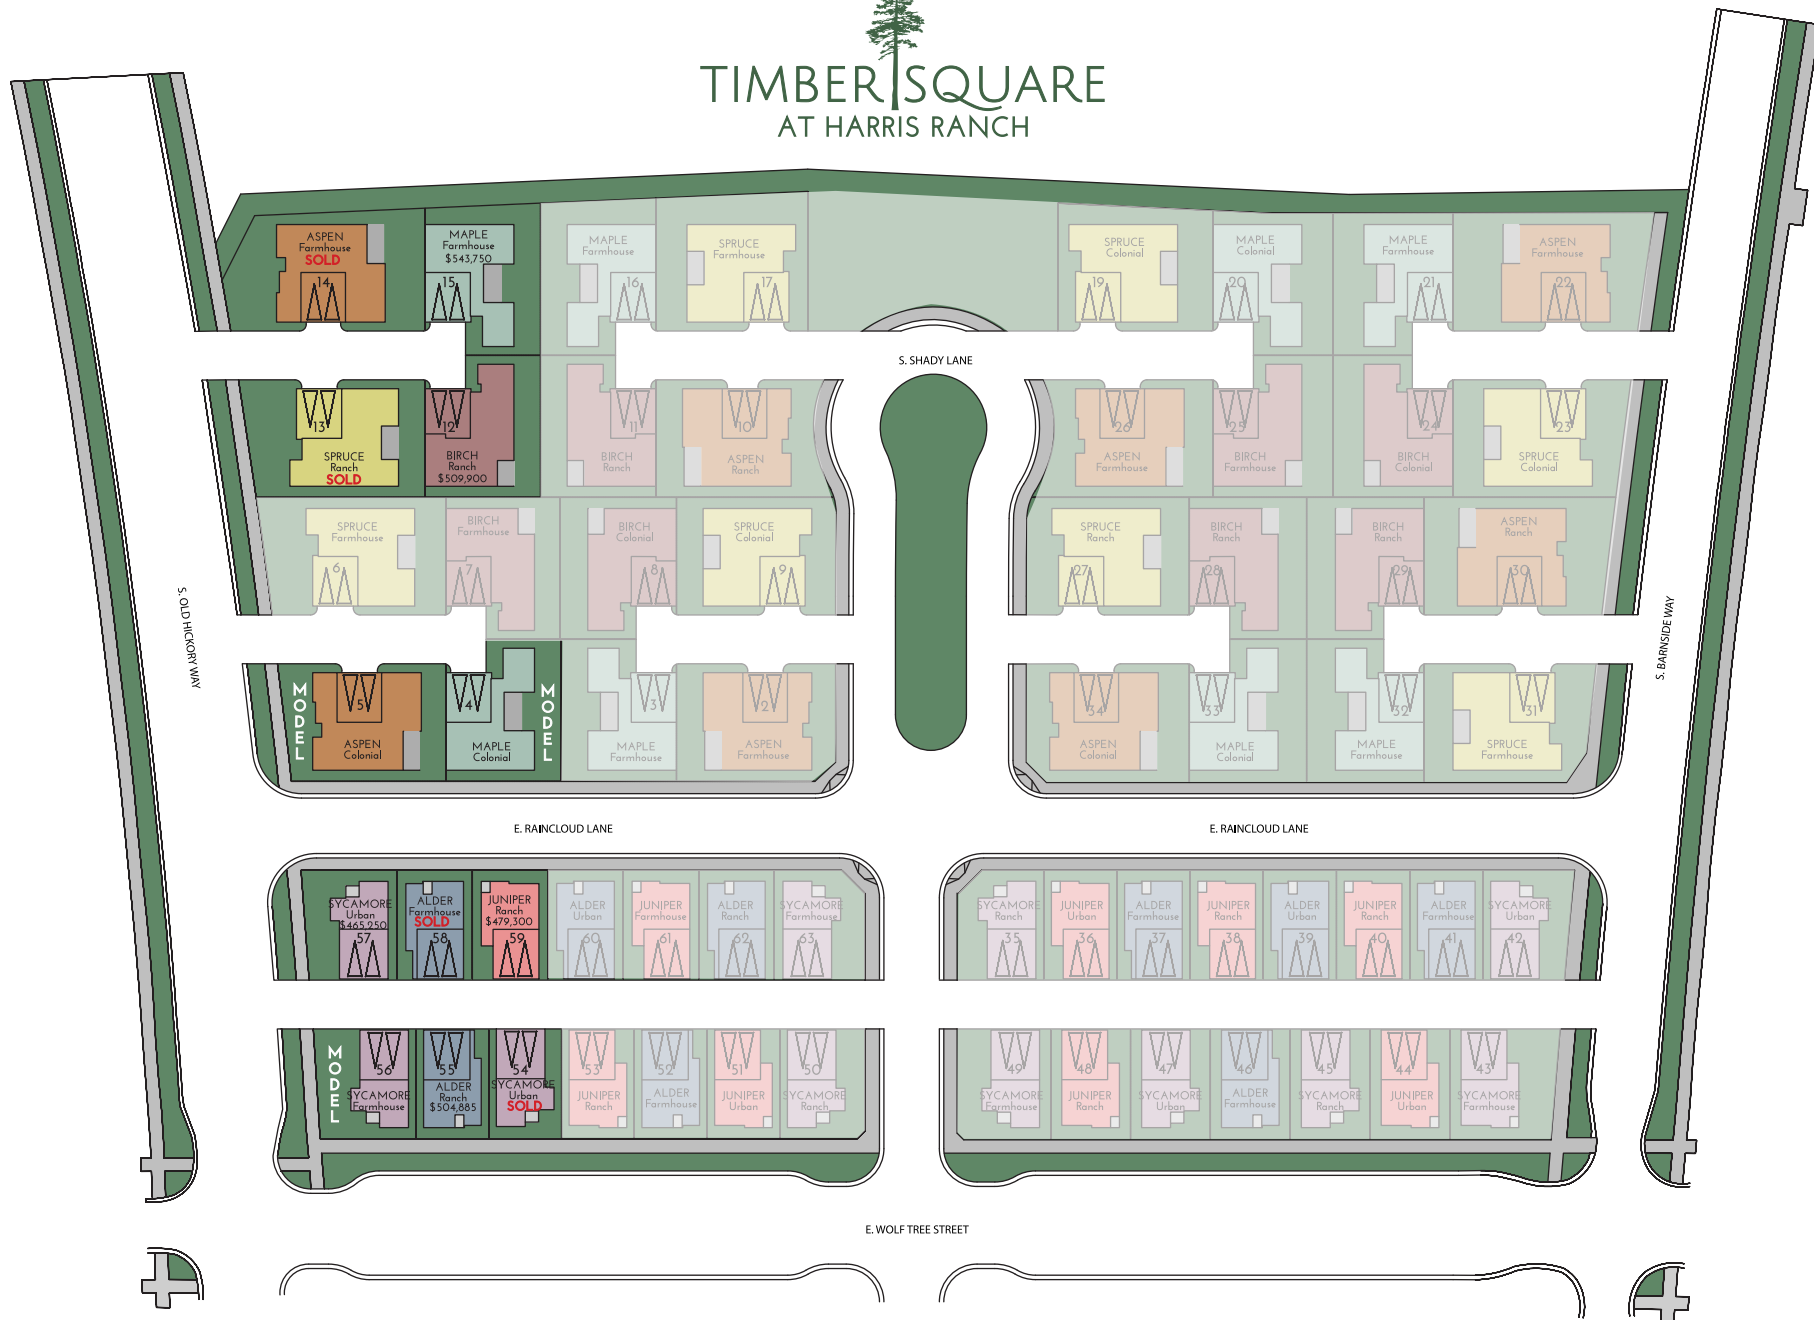

TIMBER SQUARE AT HARRIS RANCH

BOISE HUNTER HOMES

Natalie Gibson | (208)906-9650
NGibson@BoiseHunterHomes.com

Lacey Crawford | (208)572-9037
LCrawford@BoiseHunterHomes.com

COURTYARD HOMES

ELEVATED HOMES