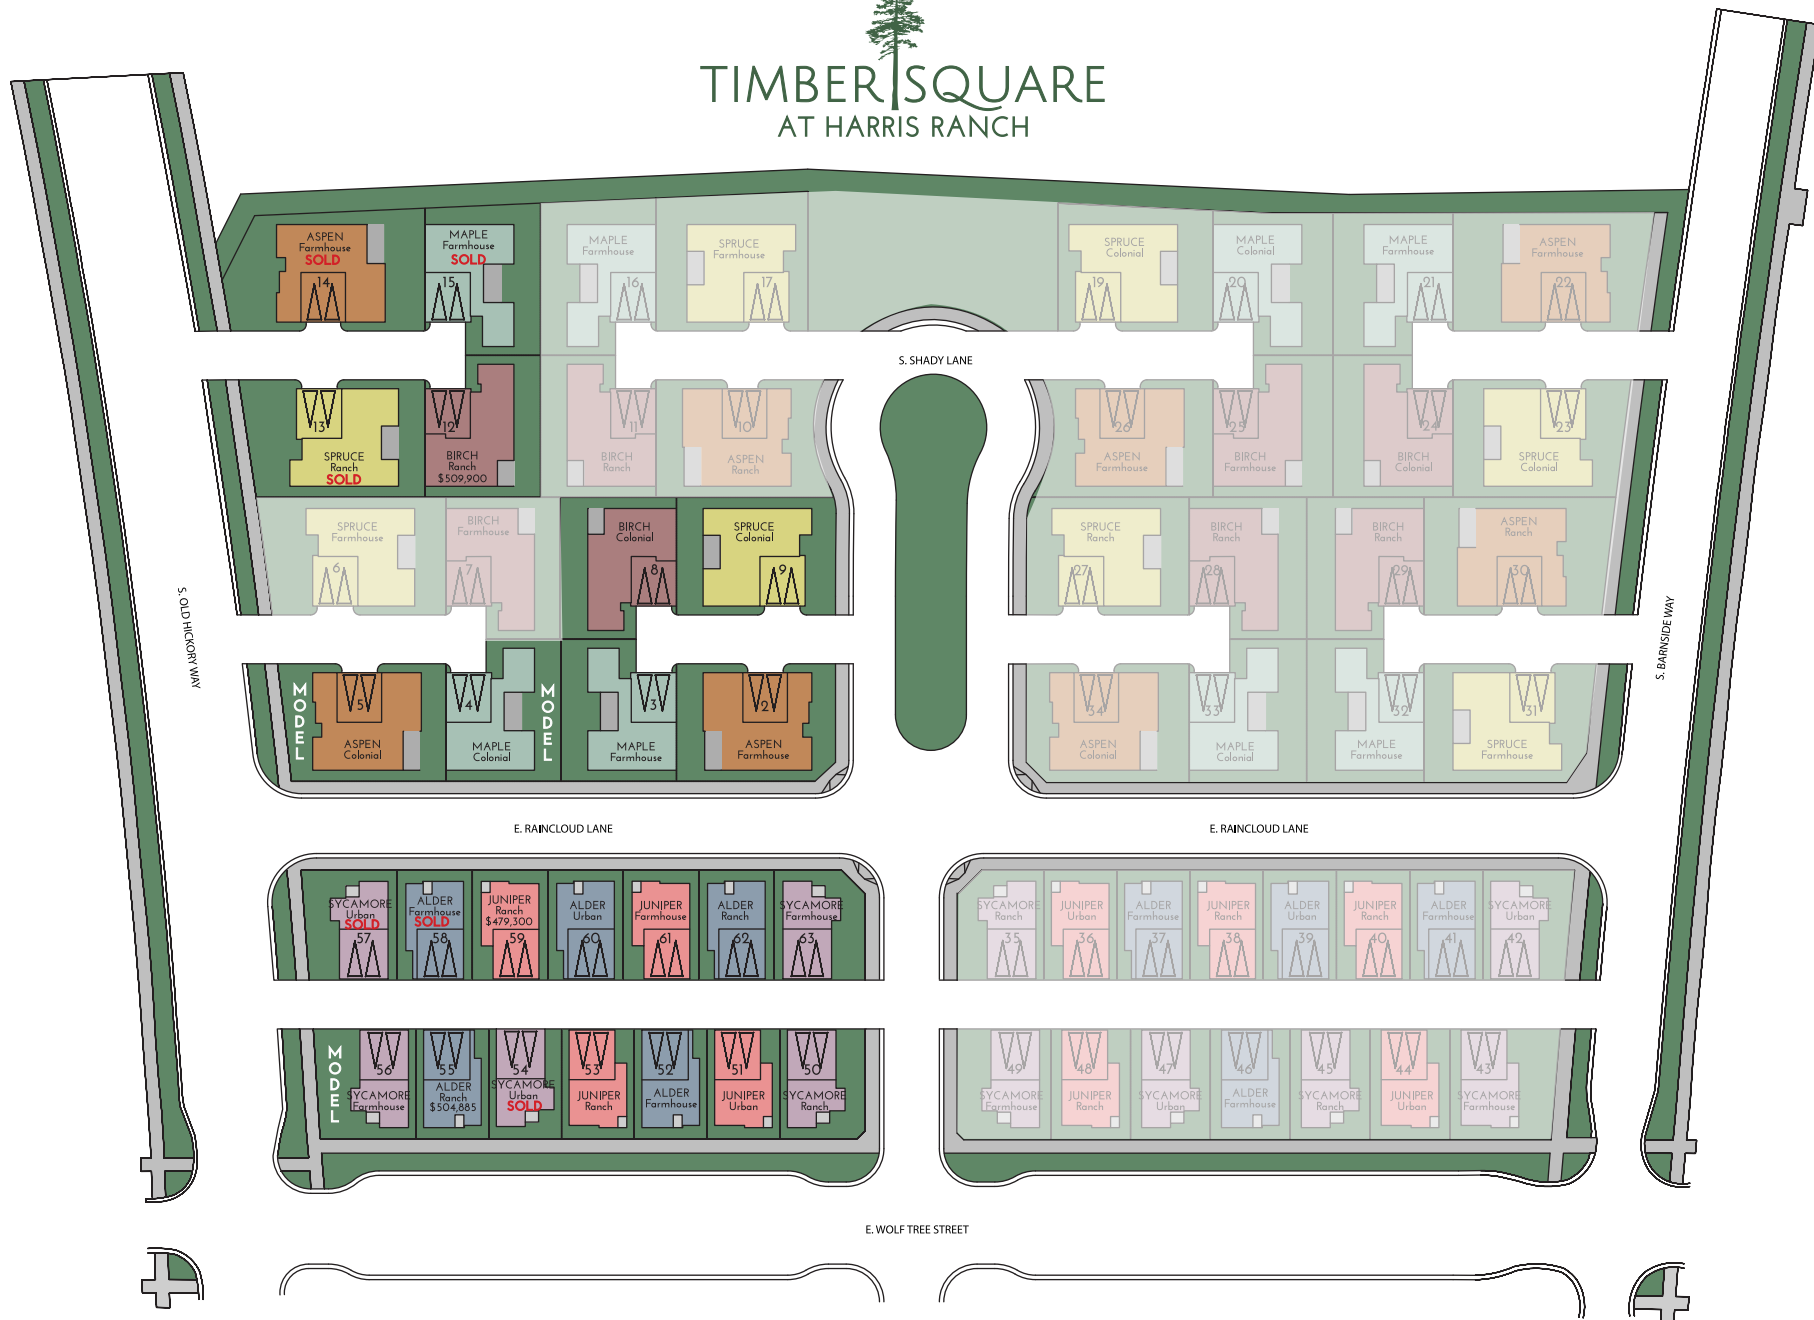

TIMBER SQUARE AT HARRIS RANCH

BOISE HUNTER HOMES

Natalie Gibson | (208)906-9650
NGibson@BoiseHunterHomes.com

Lacey Crawford | (208)572-9037
LCrawford@BoiseHunterHomes.com

COURTYARD HOMES

ELEVATED HOMES