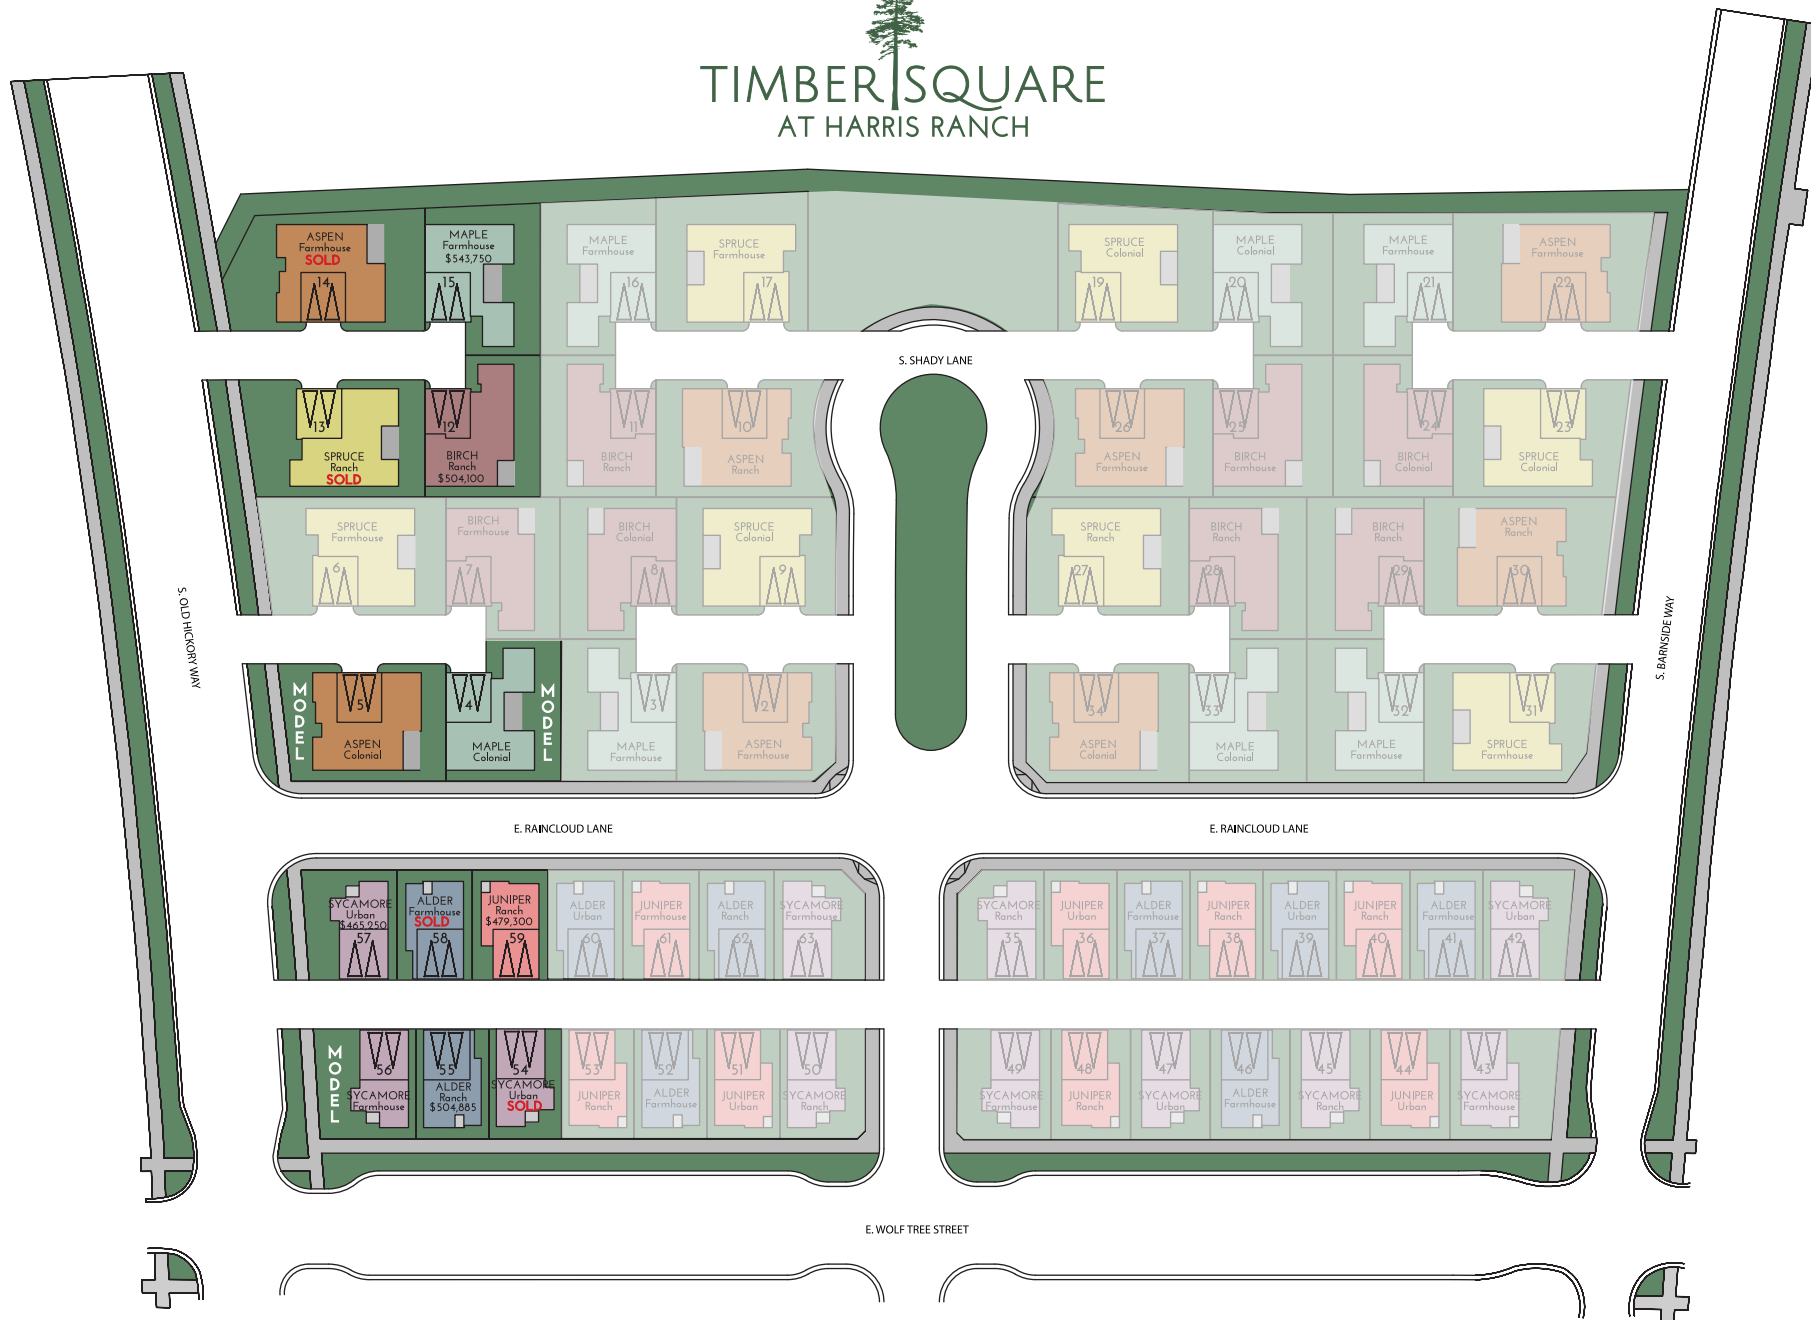

TIMBER SQUARE AT HARRIS RANCH

BOISE HUNTER HOMES

Natalie Gibson | (208)906-9650
NGibson@BoiseHunterHomes.com

Lacey Crawford | (208)572-9037
LCrawford@BoiseHunterHomes.com

COURTYARD HOMES

ELEVATED HOMES