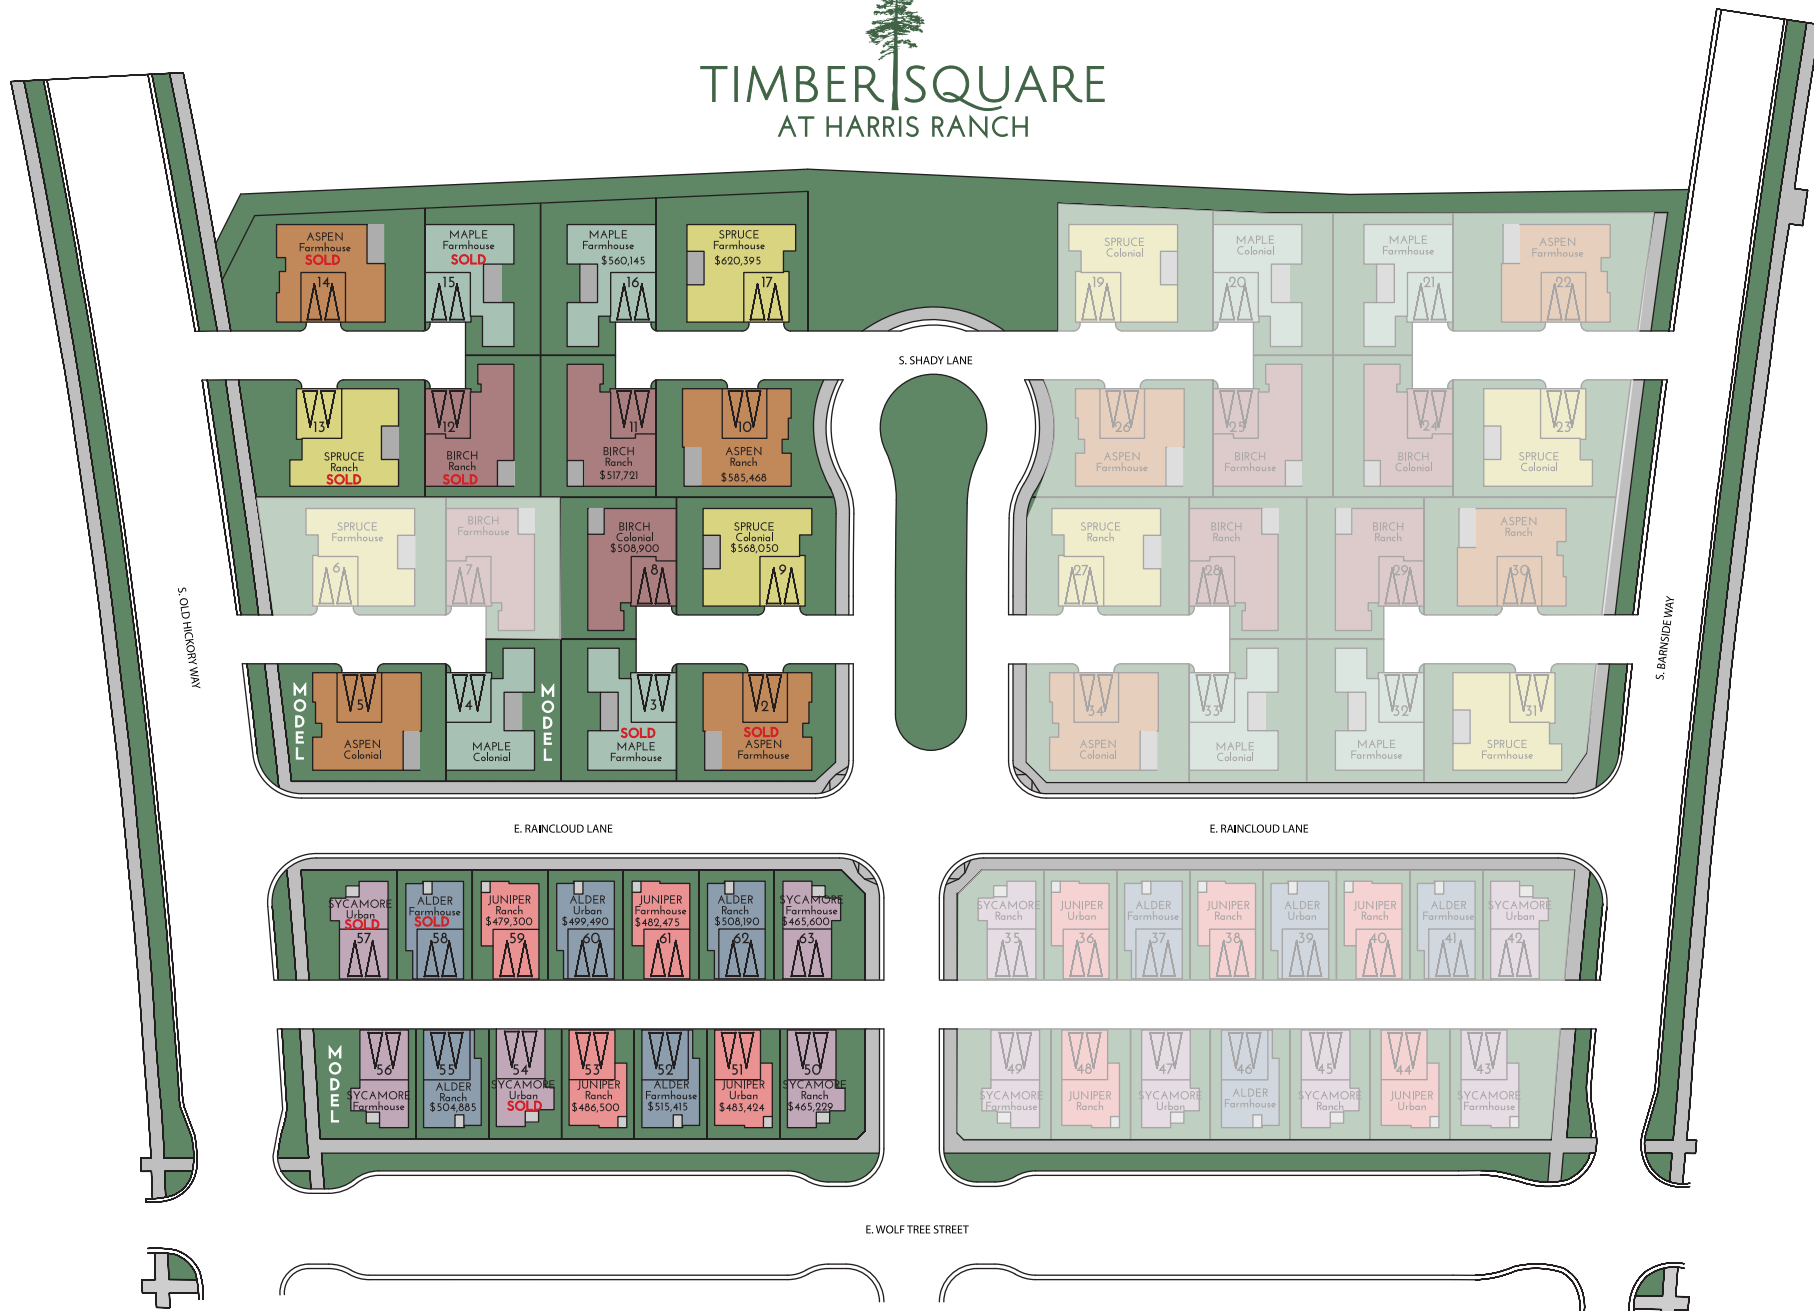

TIMBER SQUARE AT HARRIS RANCH

BOISE HUNTER HOMES

Lacey Crawford | (208) 572-9037
LCrawford@BoiseHunterHomes.com

COURTYARD HOMES

ELEVATED HOMES