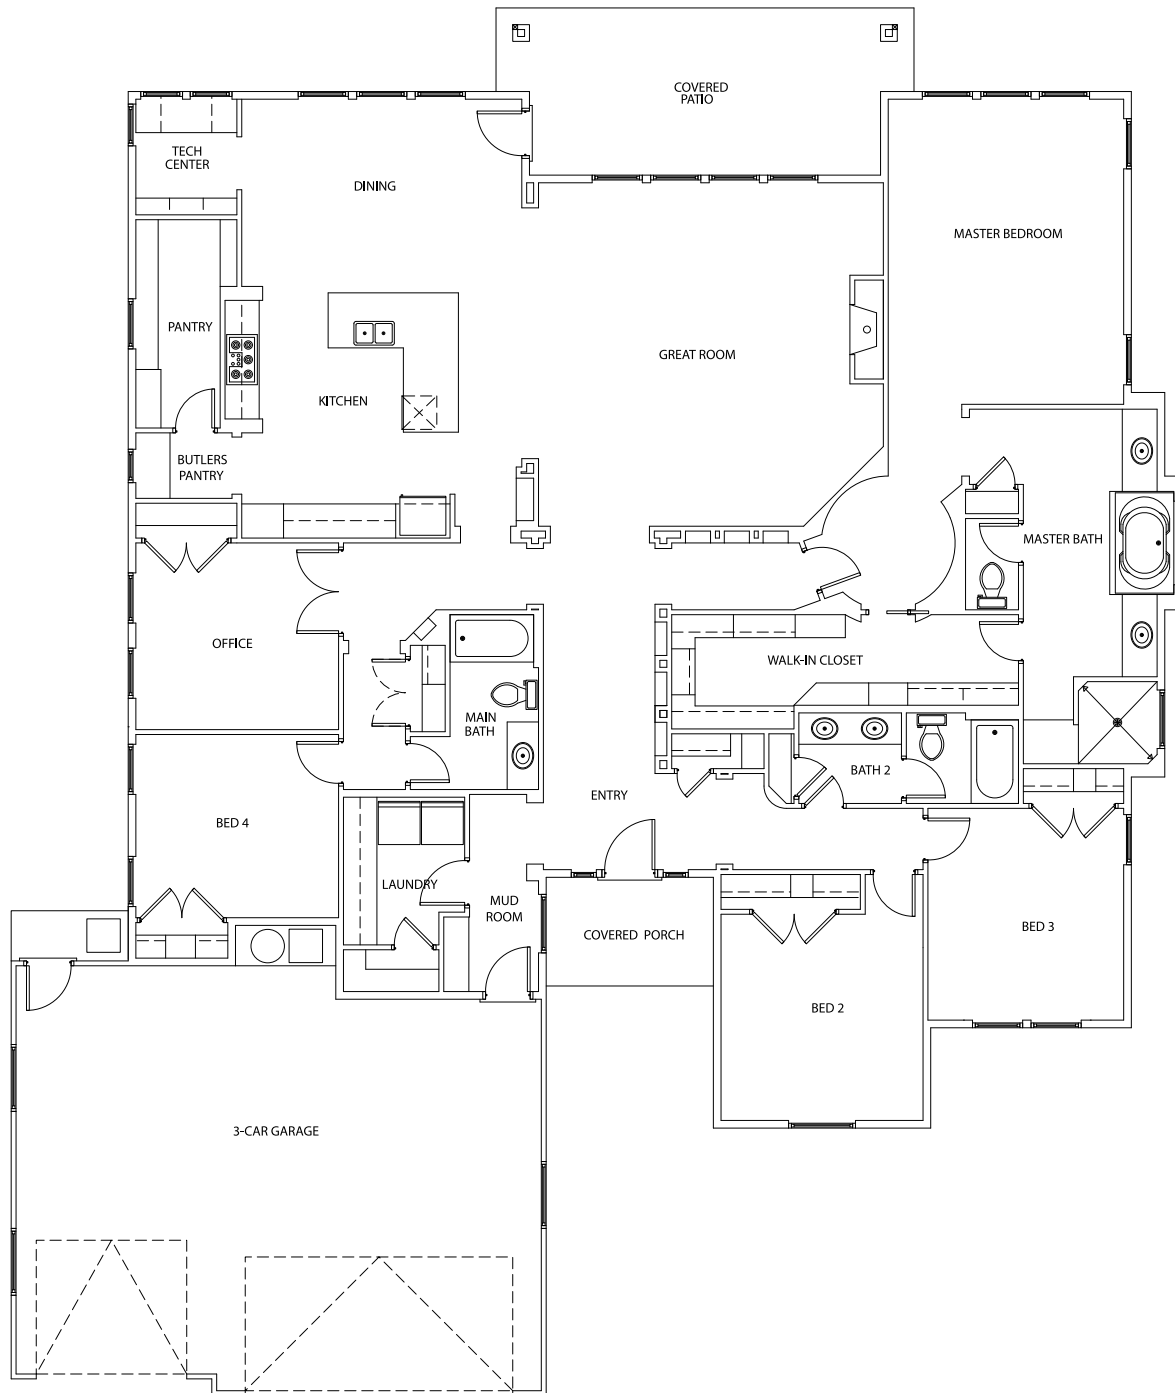

STRATFORD

 3215 SqFt

 4

 3

 3

 Office + Tech Center

BoiseHunterHomes.com

Stratford - 28