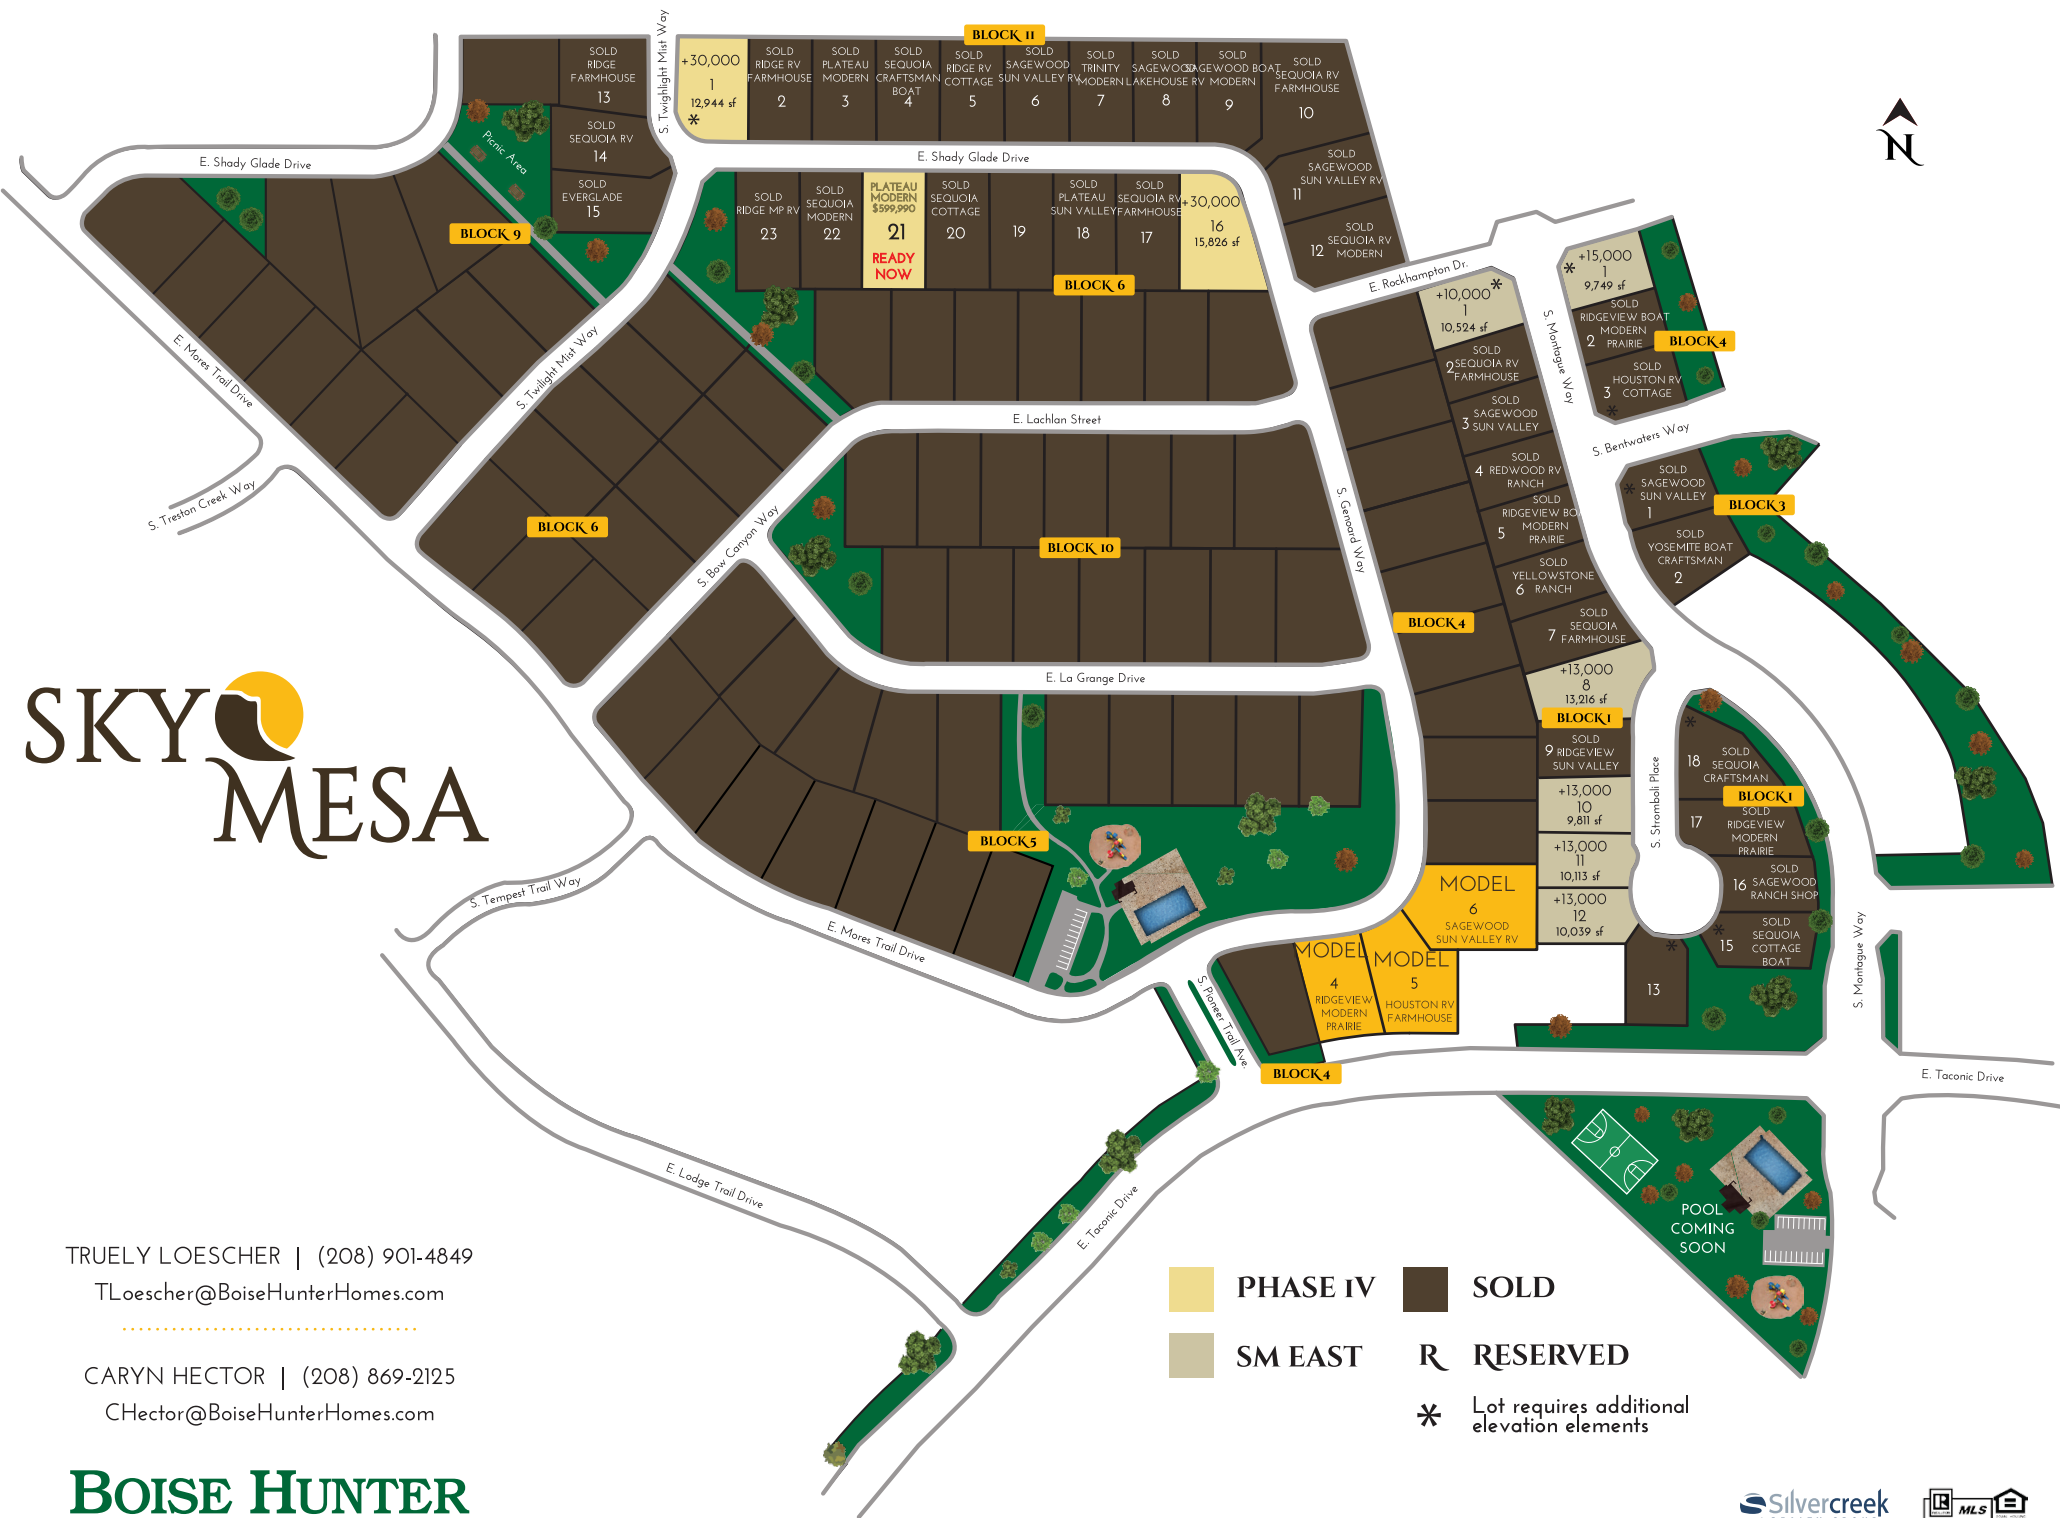

SKY MESA

TRUELY LOESCHER | (208) 901-4849
 TLoescher@BoiseHunterHomes.com

CARYN HECTOR | (208) 869-2125
 CHector@BoiseHunterHomes.com

BOISE HUNTER
 HOMES

SKY MESA GREENS

- Boise Hunter Homes Available Lots
- Boise Hunter Homes Coming Soon Lots
- S SOLD
- Unavailable
- Model Home