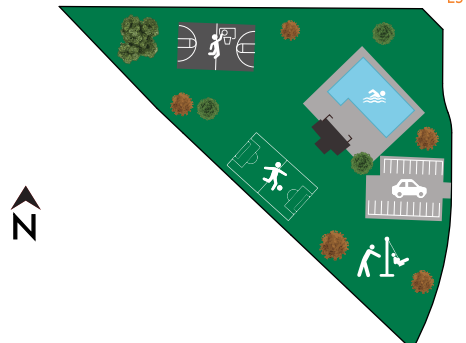

 Model Home

(208) 789-1801

SkyMesa@BoiseHunterHomes.com

BOISE HUNTER
HOMES

Information subject to change without notice. Updated 9-21-20