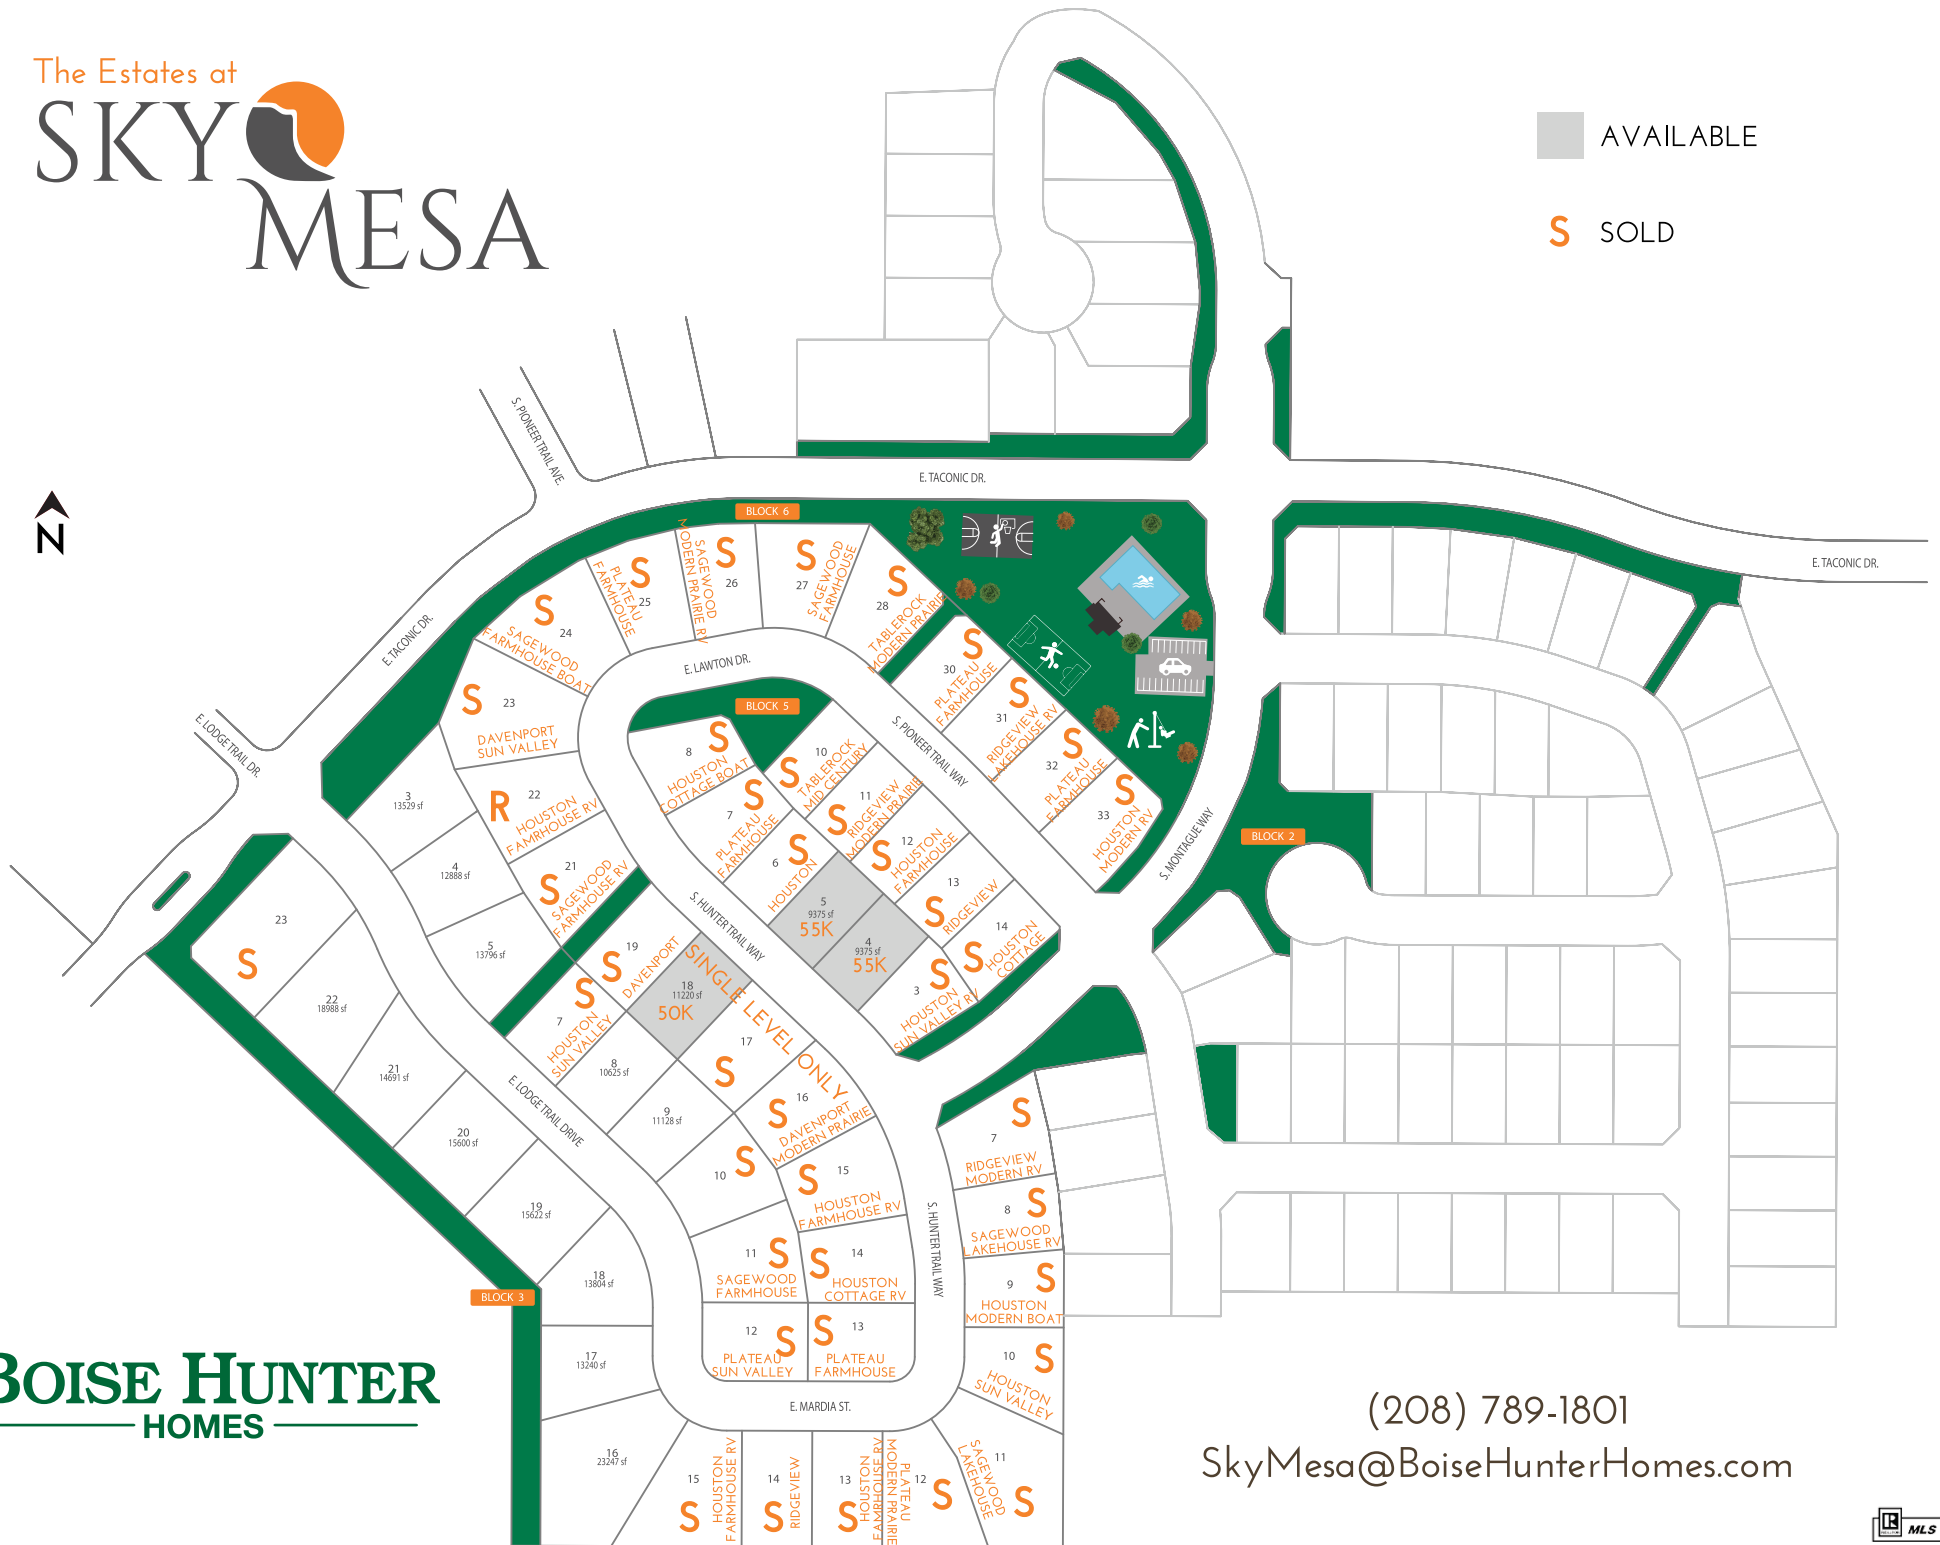

The Estates at
SKY 
MESA

 AVAILABLE

S SOLD

BOISE HUNTER
 HOMES

(208) 789-1801
 SkyMesa@BoiseHunterHomes.com

SKY MESA

S SOLD

 Available