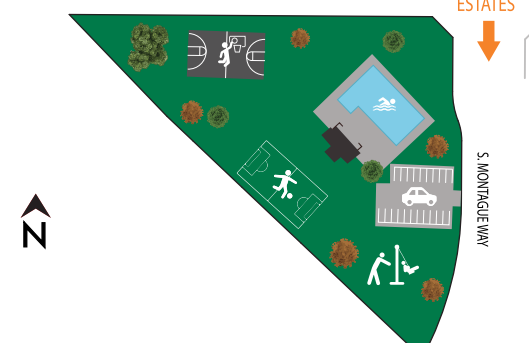

- S** SOLD
- Available
- Model Home

(208) 789-1801
 SkyMesa@BoiseHunterHomes.com