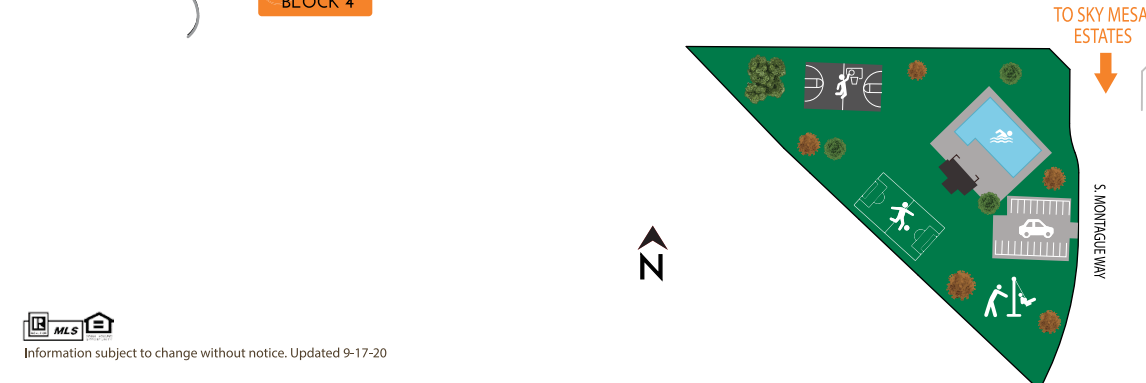

The Estates at
SKY
MESA

■ AVAILABLE

■ SOLD

BOISE HUNTER
HOMES

(208) 789-1801
 SkyMesa@BoiseHunterHomes.com

S SOLD

Available

Model Home