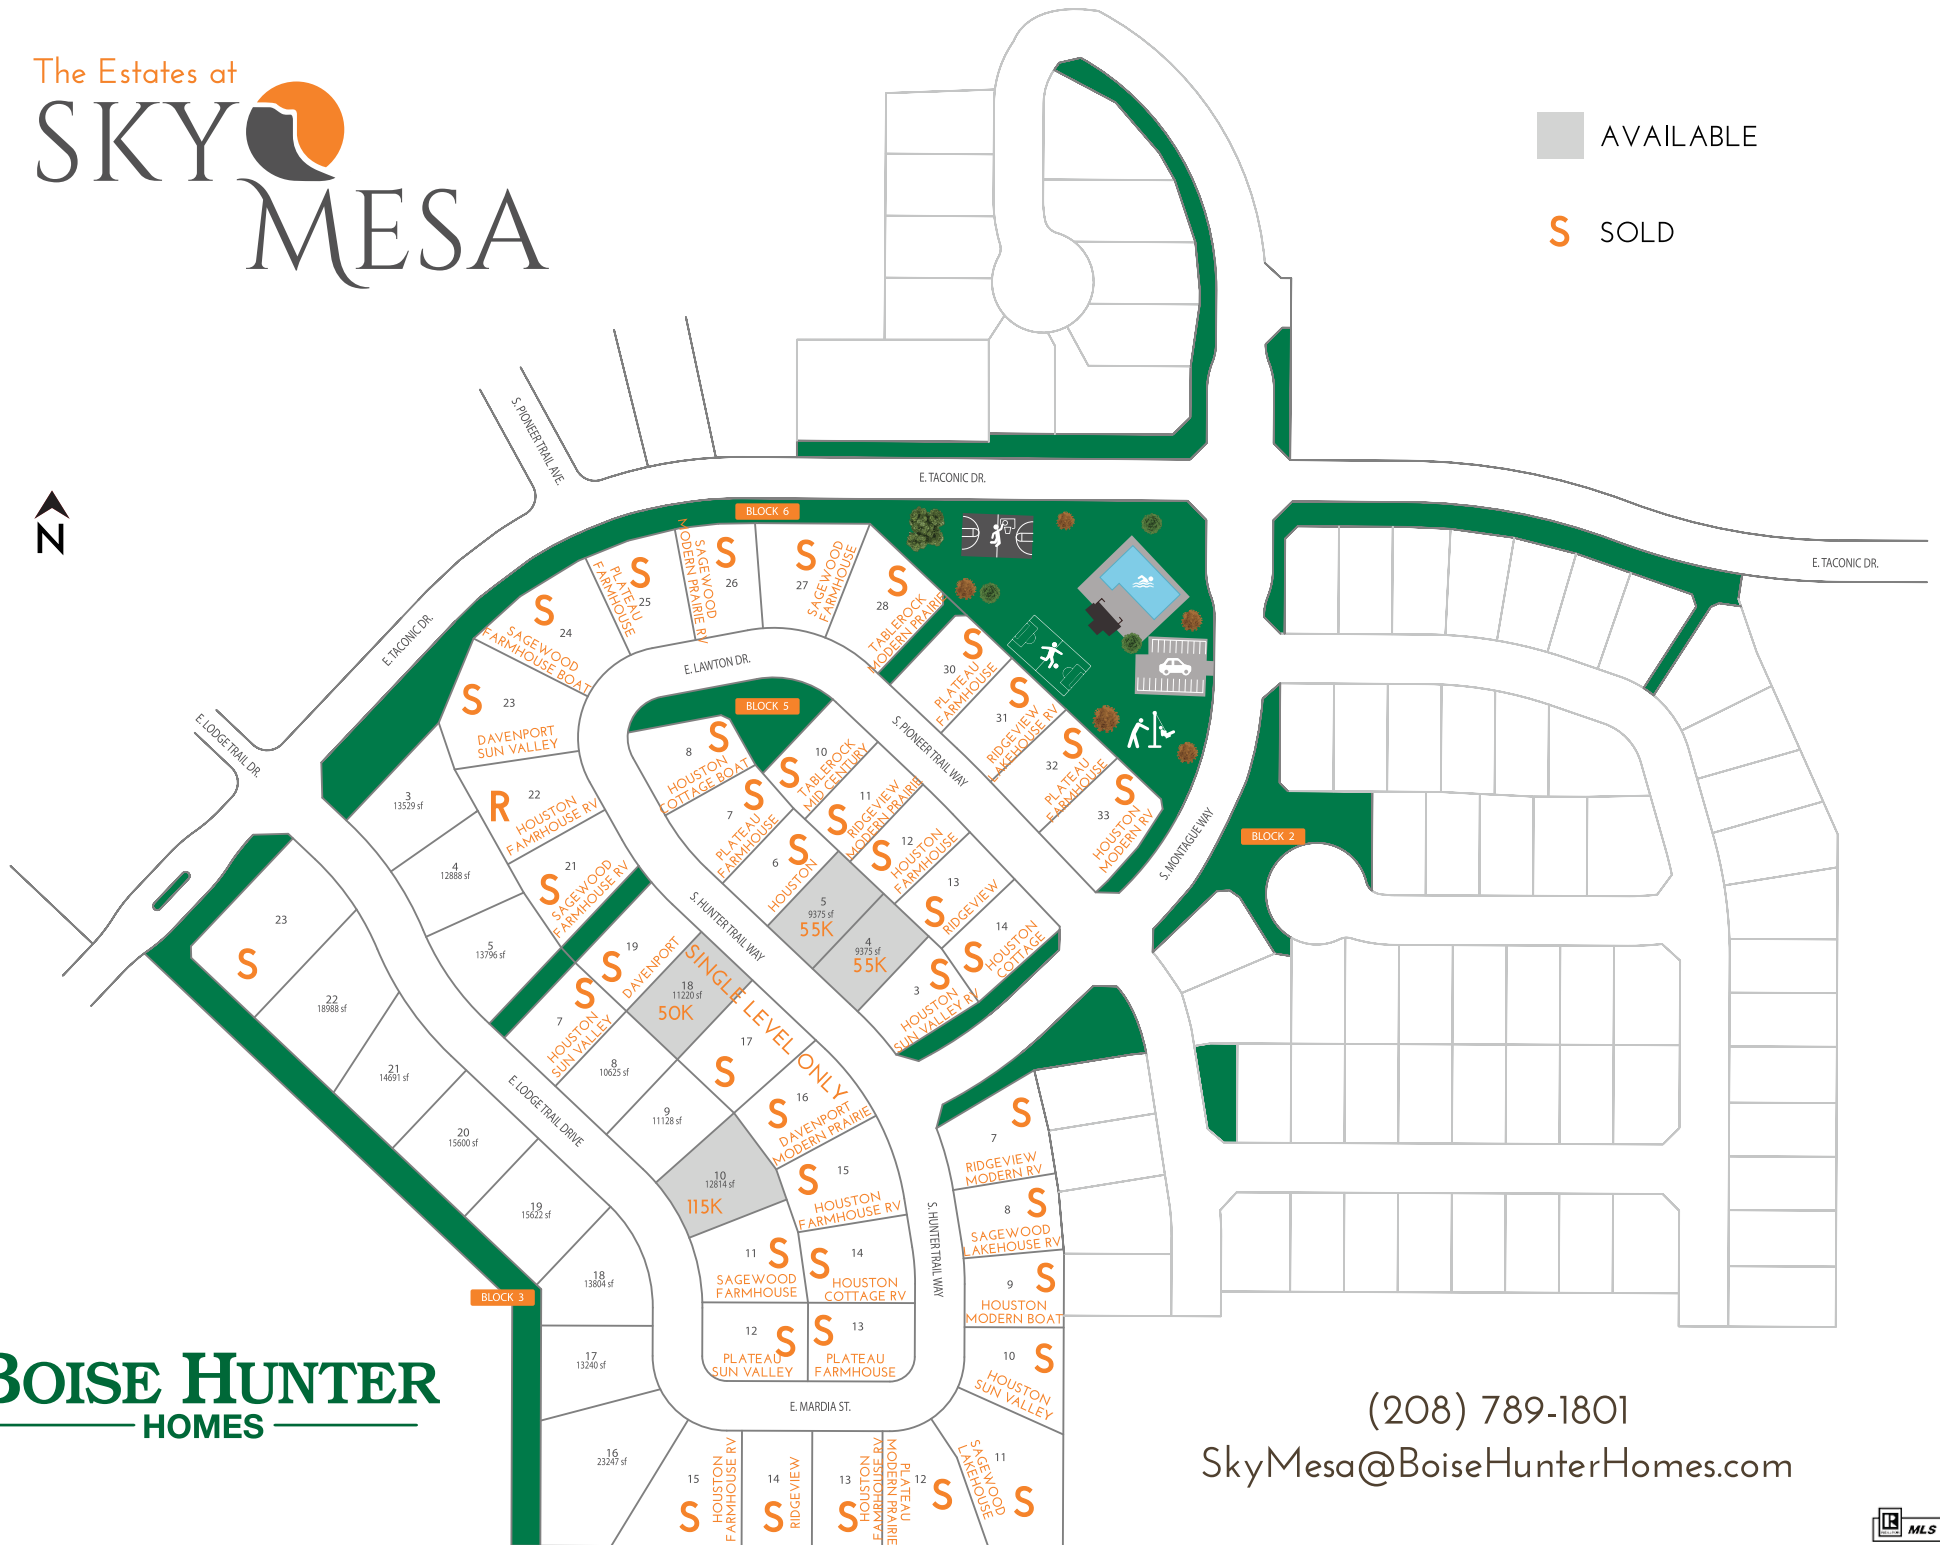

The Estates at
SKY
MESA

■ AVAILABLE

■ SOLD

BOISE HUNTER
HOMES

(208) 789-1801
 SkyMesa@BoiseHunterHomes.com

S SOLD

Available

Model Home