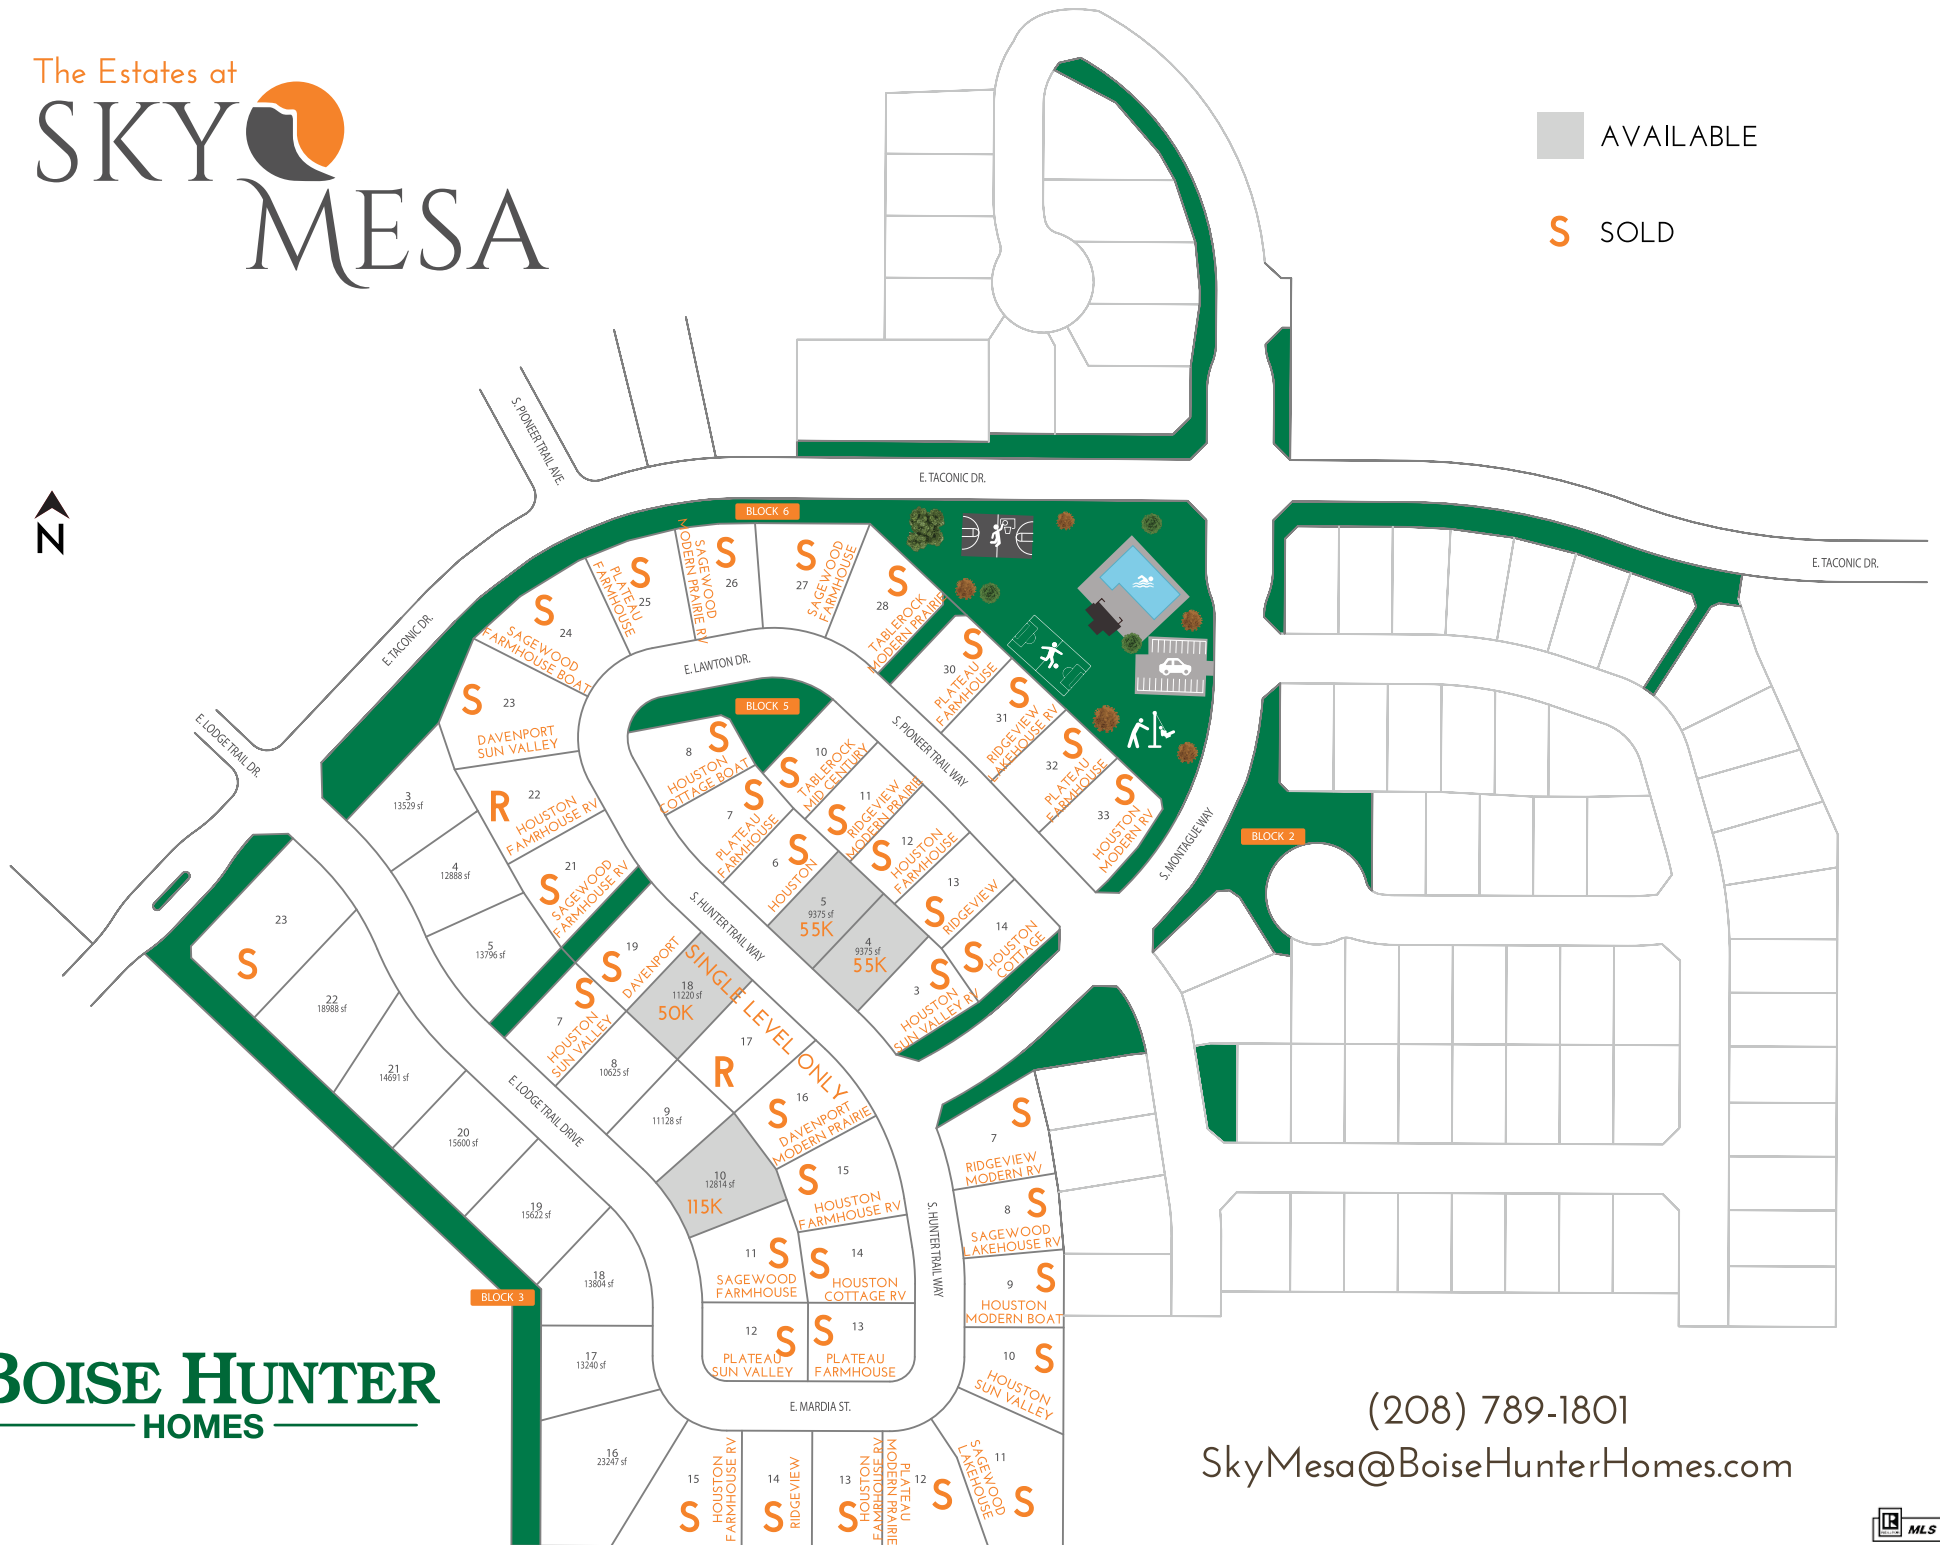

The Estates at
SKY 
MESA

 AVAILABLE

 SOLD

BOISE HUNTER
HOMES

(208) 789-1801
 SkyMesa@BoiseHunterHomes.com

S SOLD

Available

Model Home