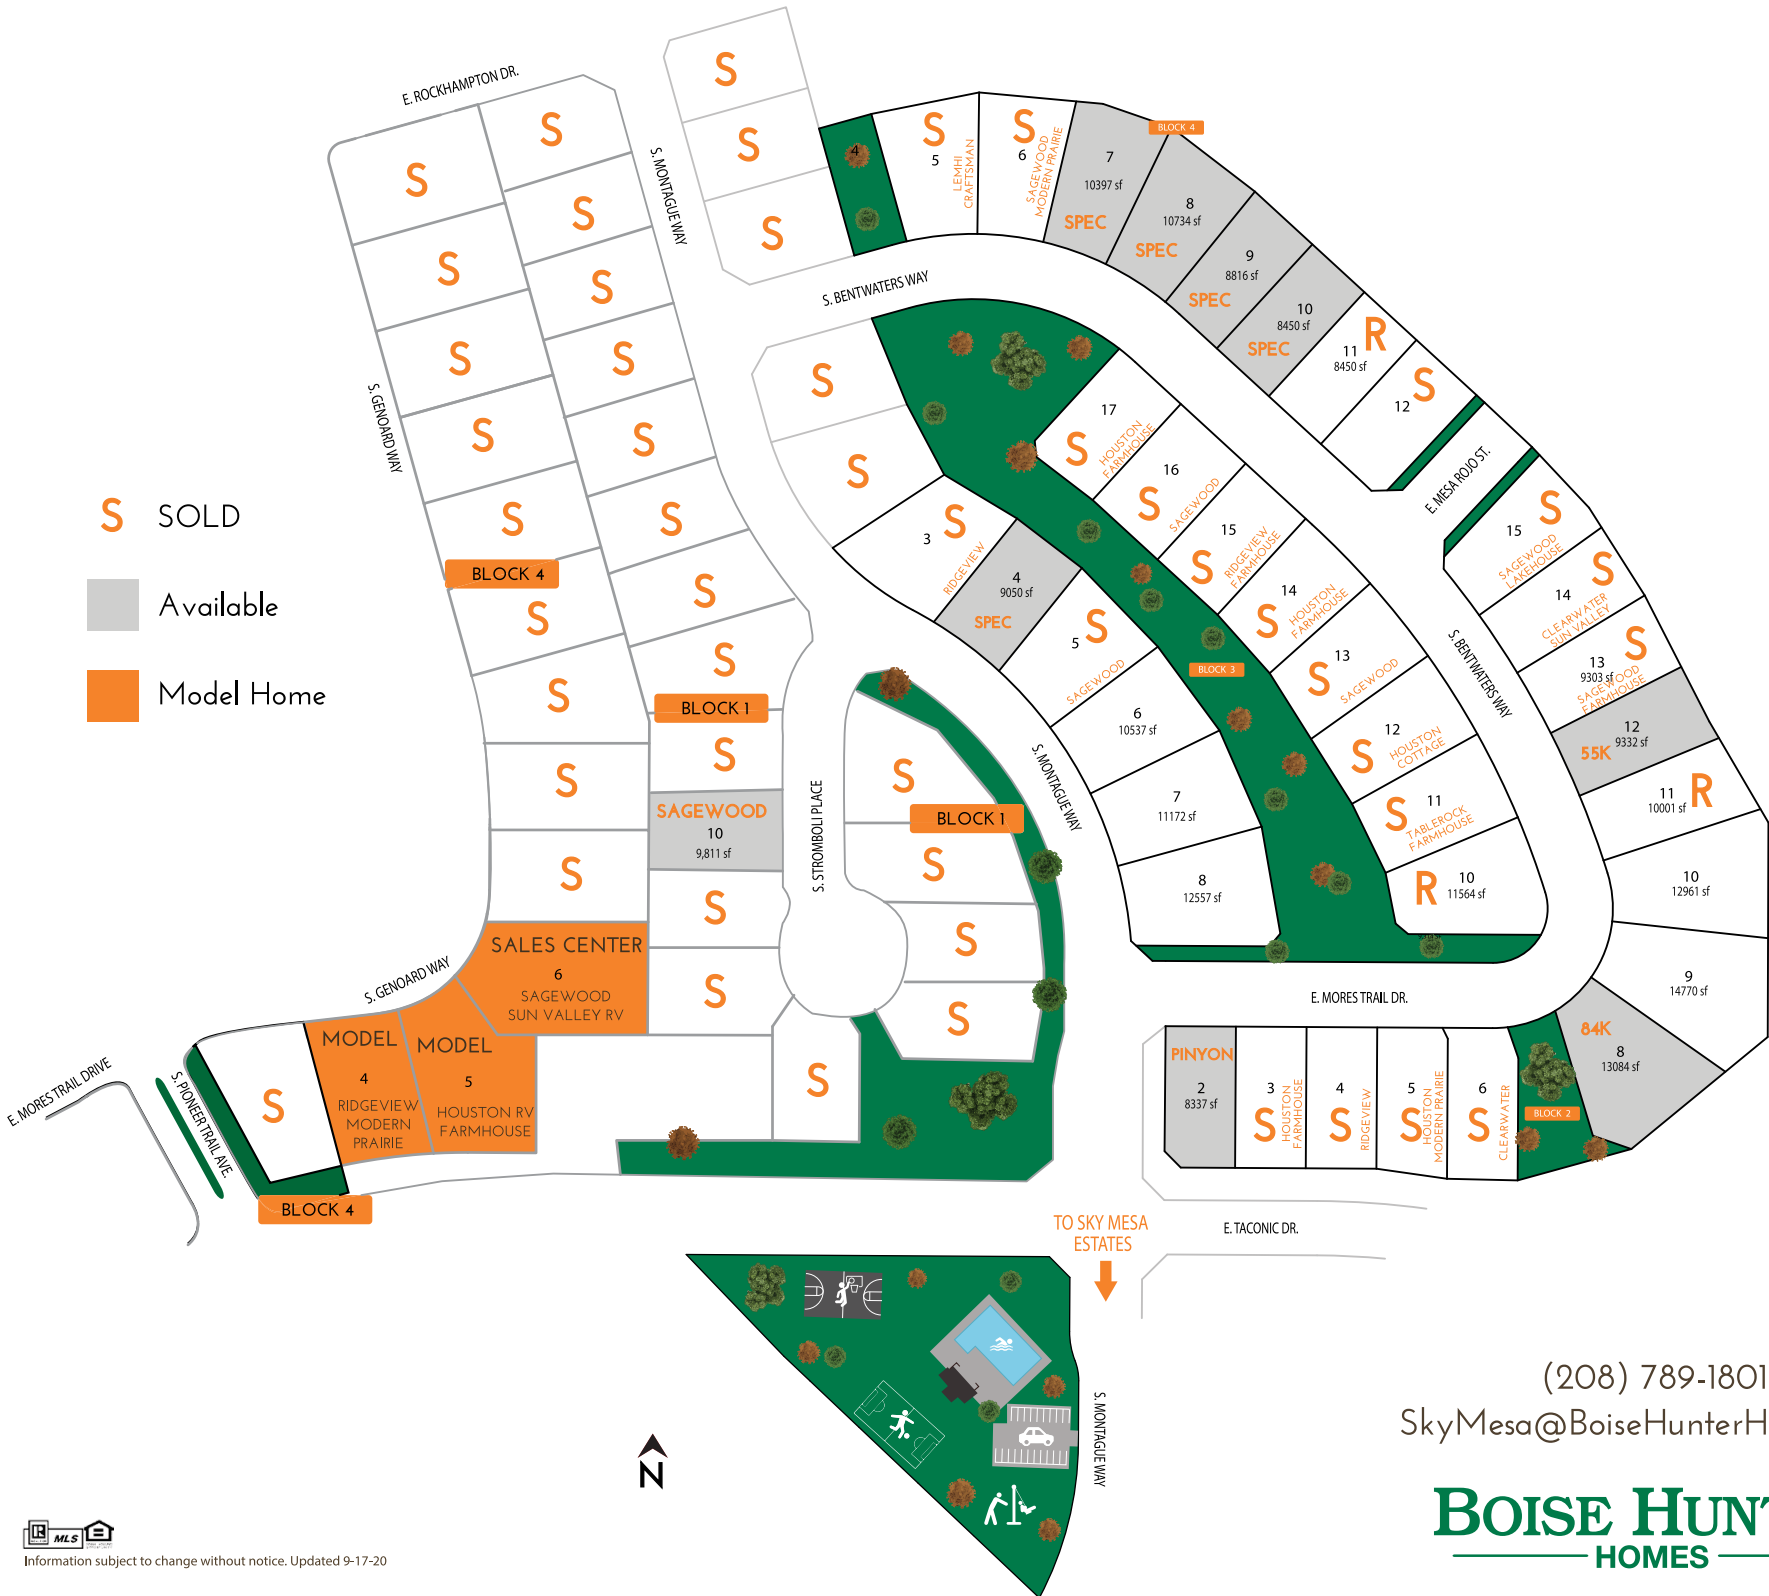

The Estates at
SKY 
MESA

 AVAILABLE

 SOLD

BOISE HUNTER
HOMES

(208) 789-1801
 SkyMesa@BoiseHunterHomes.com

S SOLD

Available

Model Home