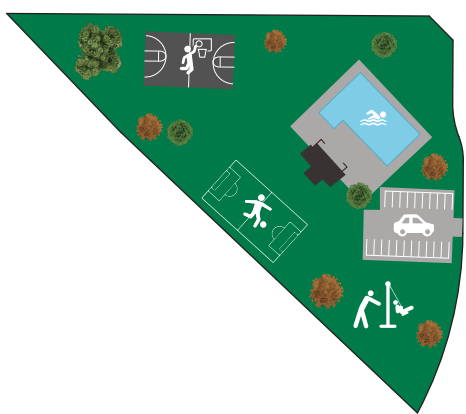

(208) 789-1801
SkyMesa@BoiseHunterHomes.com

BOISE HUNTER
HOMES