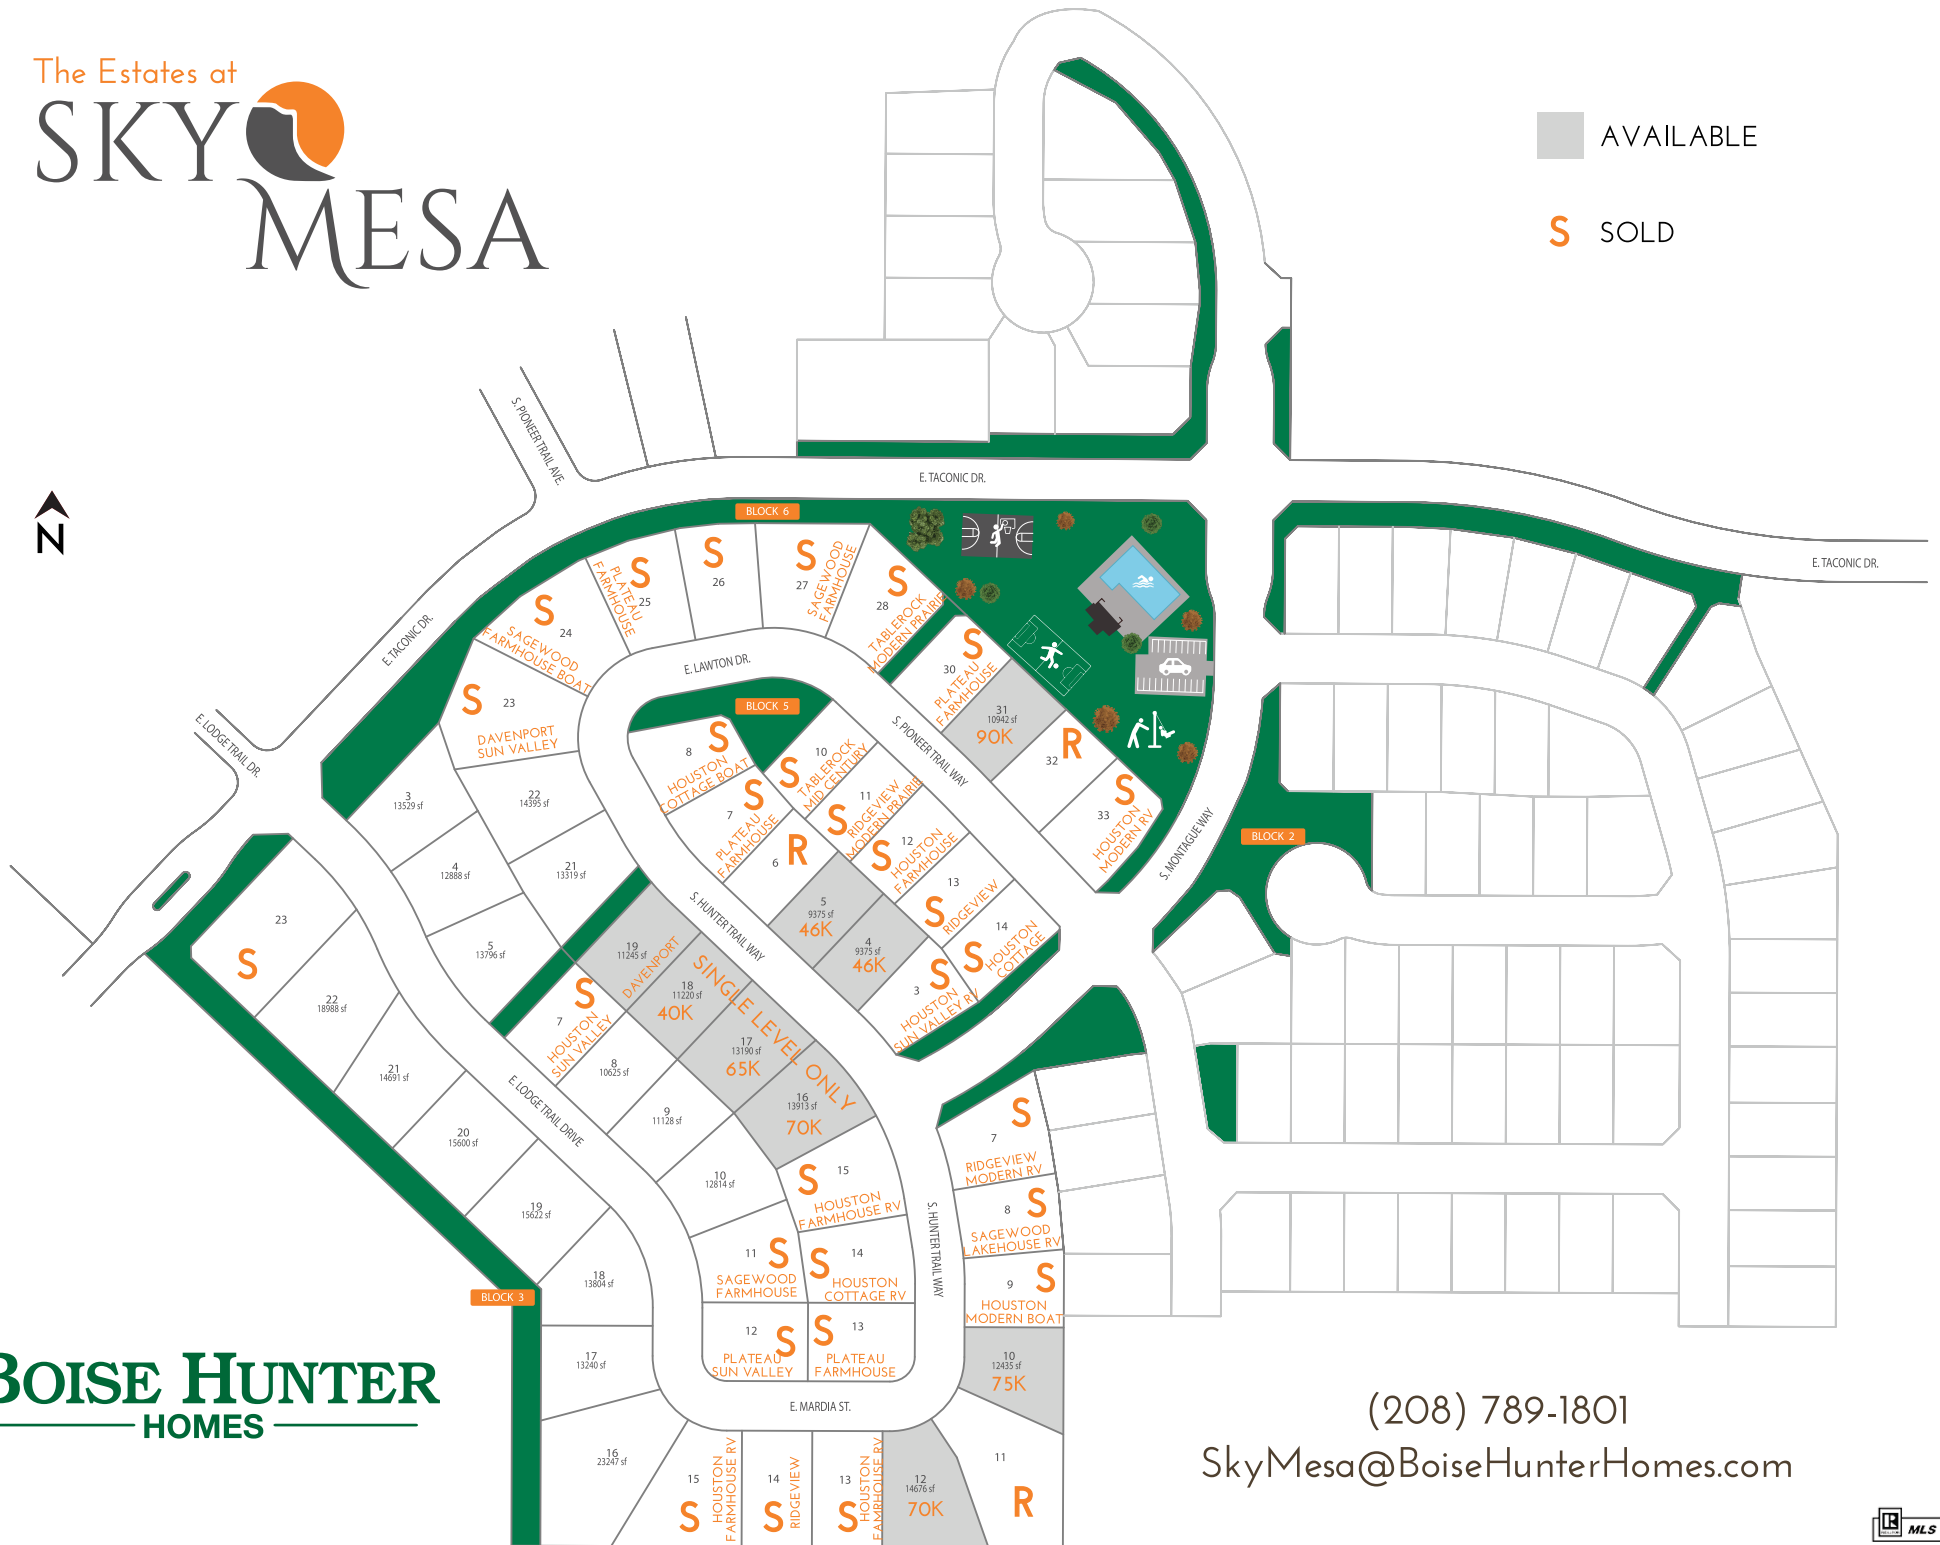

The Estates at
SKY
MESA

■ AVAILABLE

■ SOLD

BOISE HUNTER
HOMES

(208) 789-1801
SkyMesa@BoiseHunterHomes.com