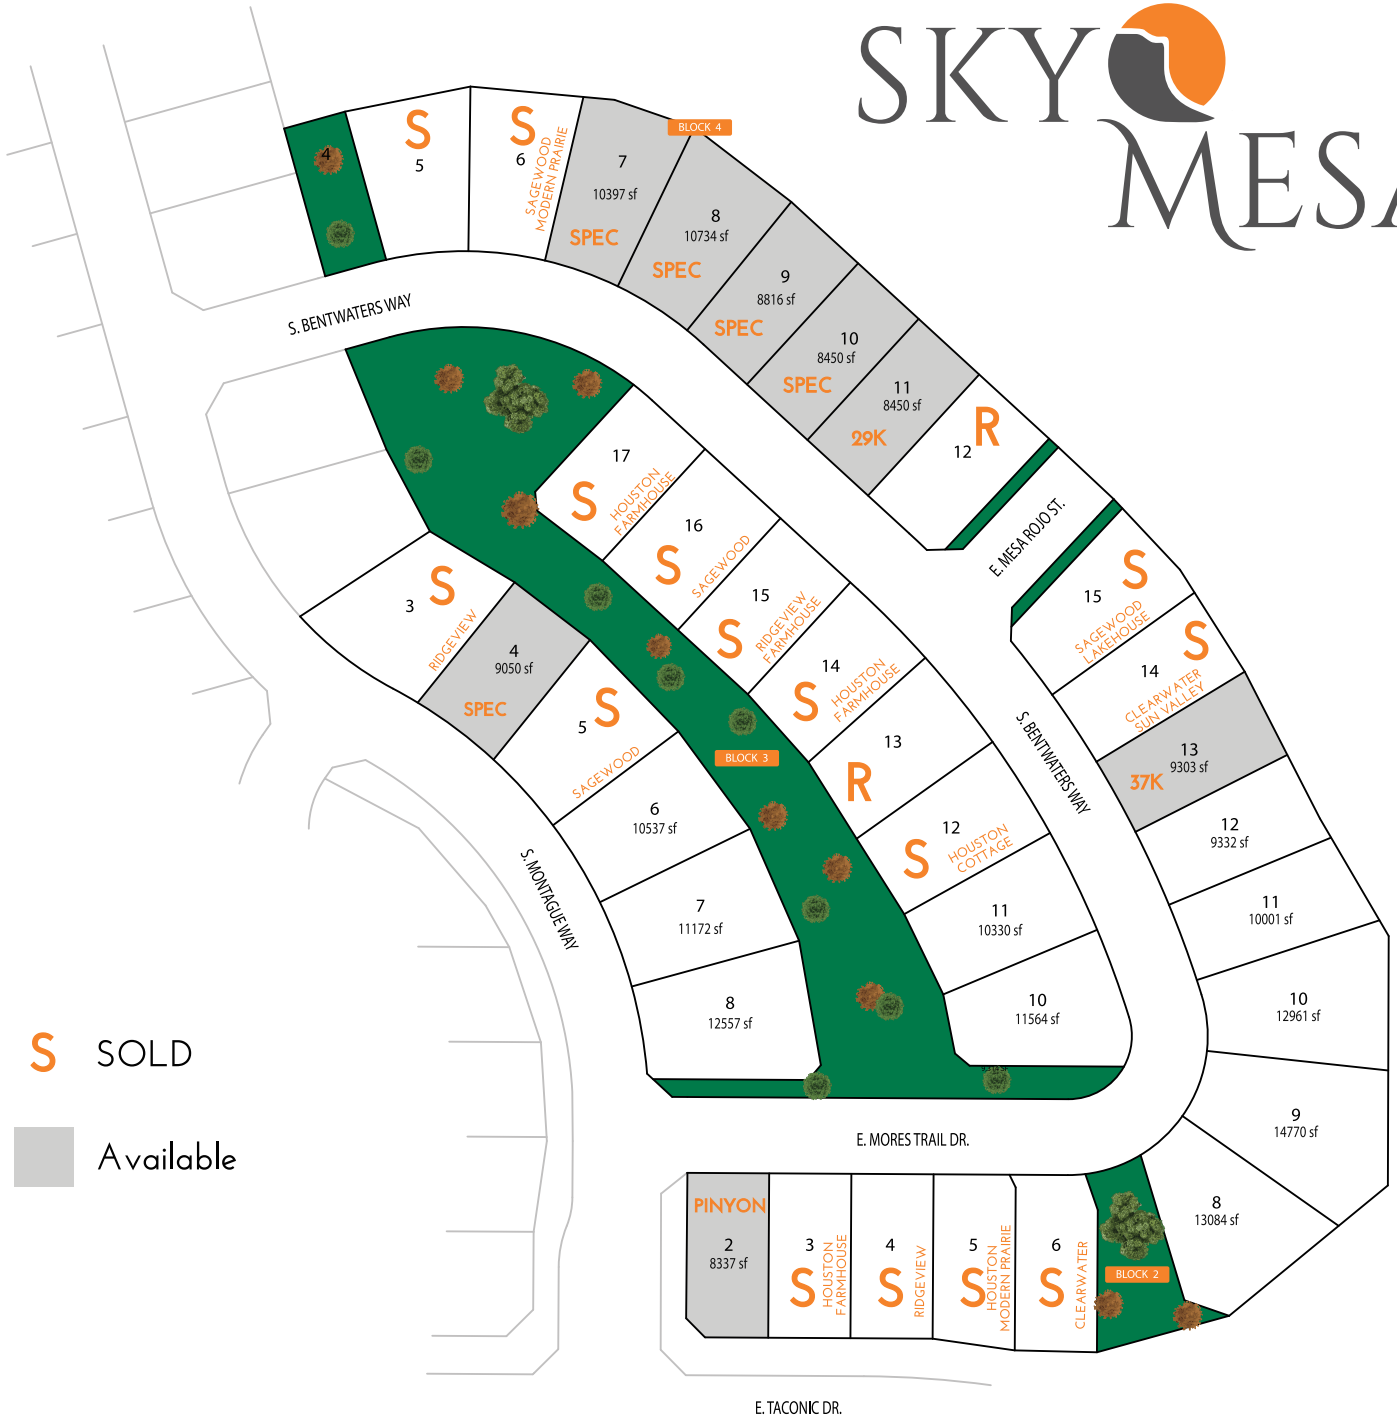

SKY MESA

(208) 789-1801
SkyMesa@BoiseHunterHomes.com

BOISE HUNTER
HOMES